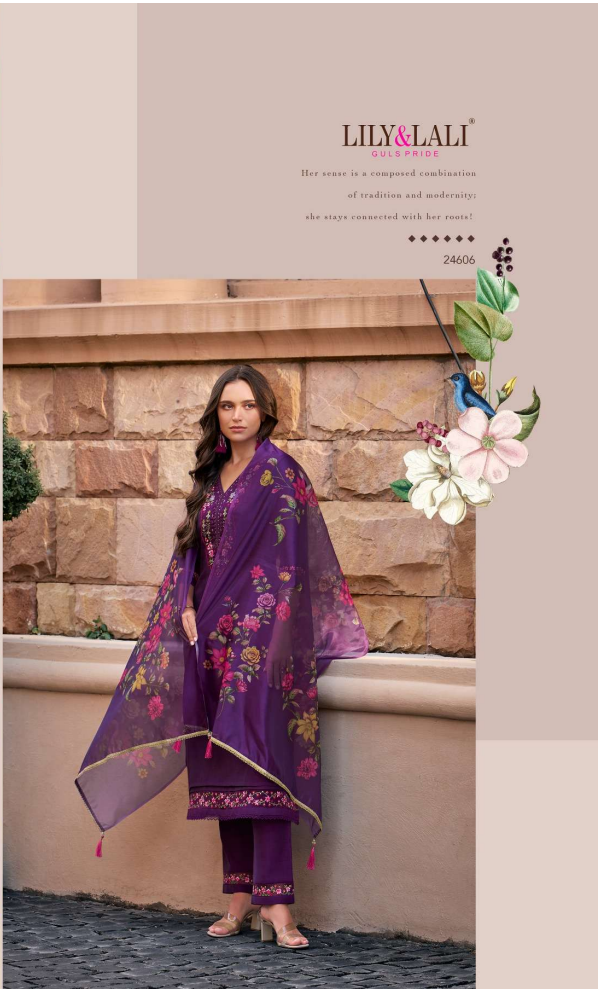

LILY & LALI®
GULS PRIDE

◆◆◆◆◆
24606