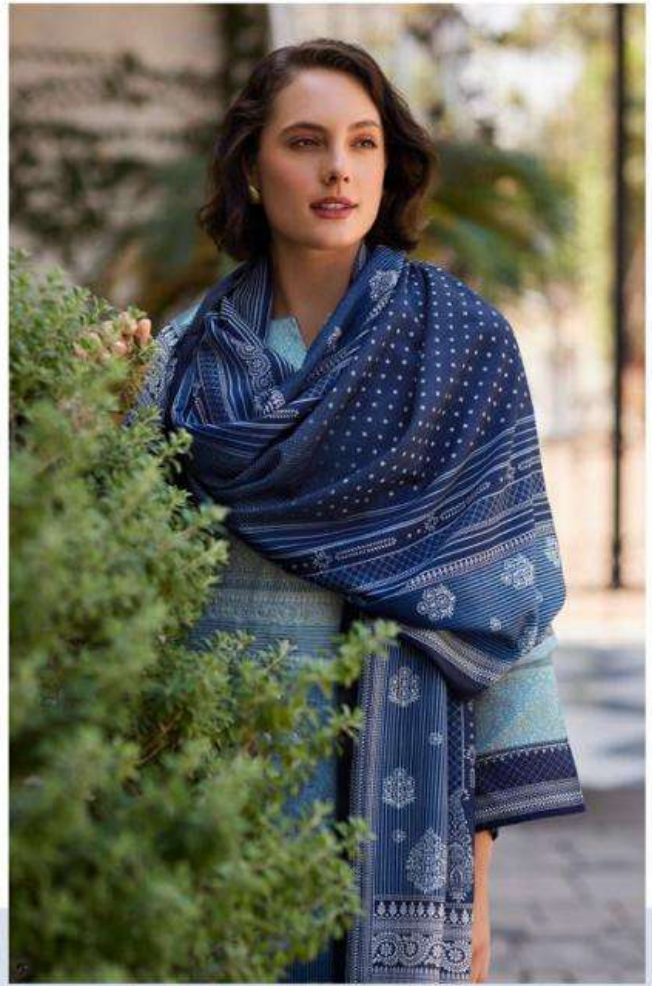

STYLE | Let the intricate work details and charisma of lavish dupatta grace your ethnic look.

WITH TEXTURED WEAVES,
THIS SHADE PROMISES
TO INCITE SERIOUS ENVY.

PRM[®]
Trendz

PRM[®]
Trendz

CELEBRATE MAXIMAL FASHION
ORNATE FABRICS AND STATEMENT