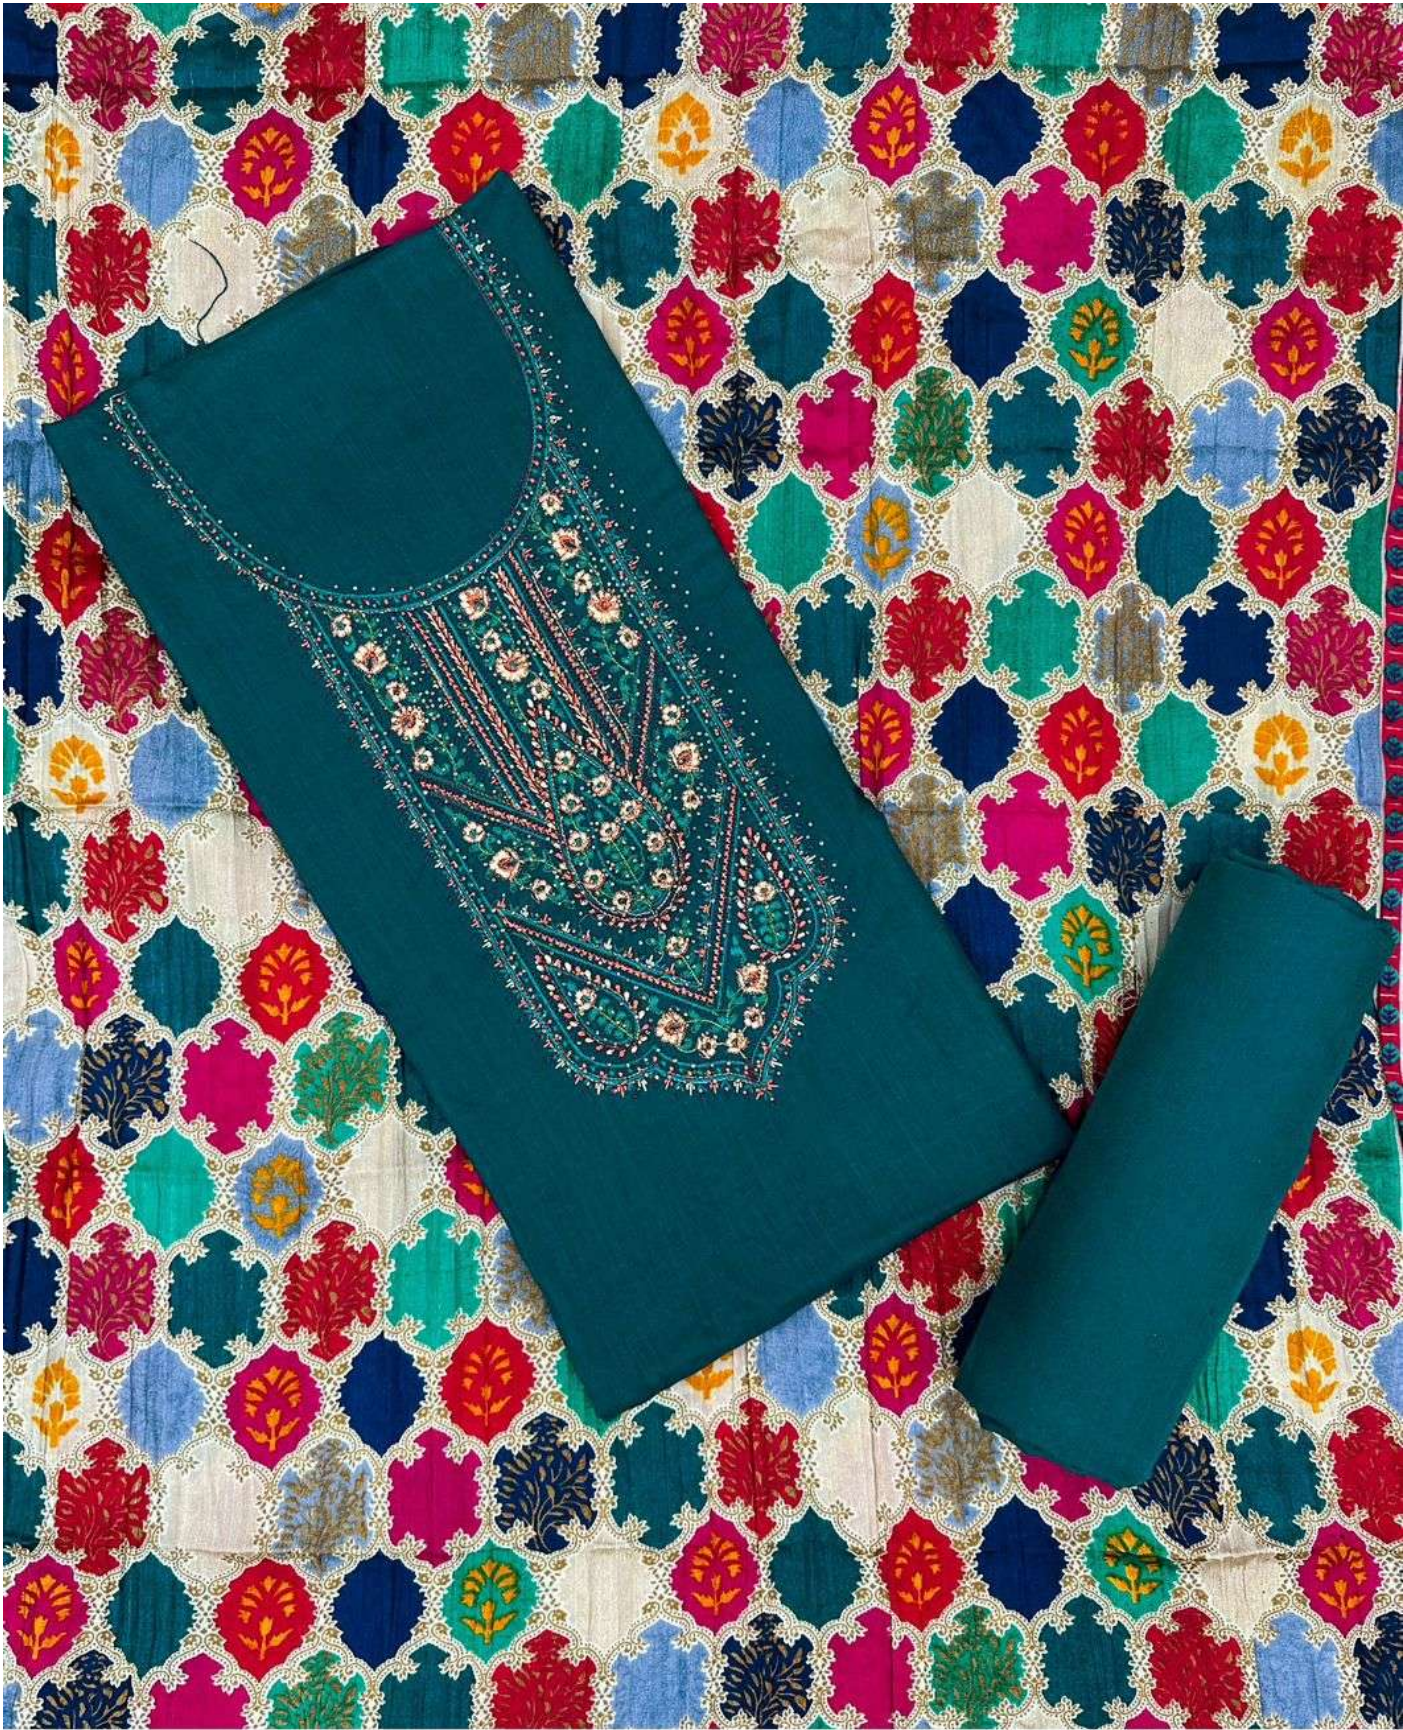

NIGAR

Exclusive Embroidery Collection...

EDITION - 4

AK
AL KARAM^{TM}
LAWN COLLECTION