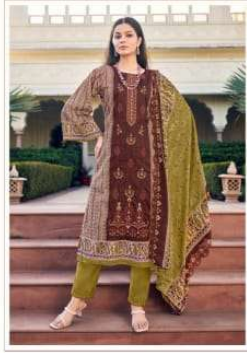

Levisha®

Madhubala

• 1013 •

• 1014 •

• 1017 •

• 1018 •

• 1015 •

• 1016 •

• 1019 •

• 1020 •