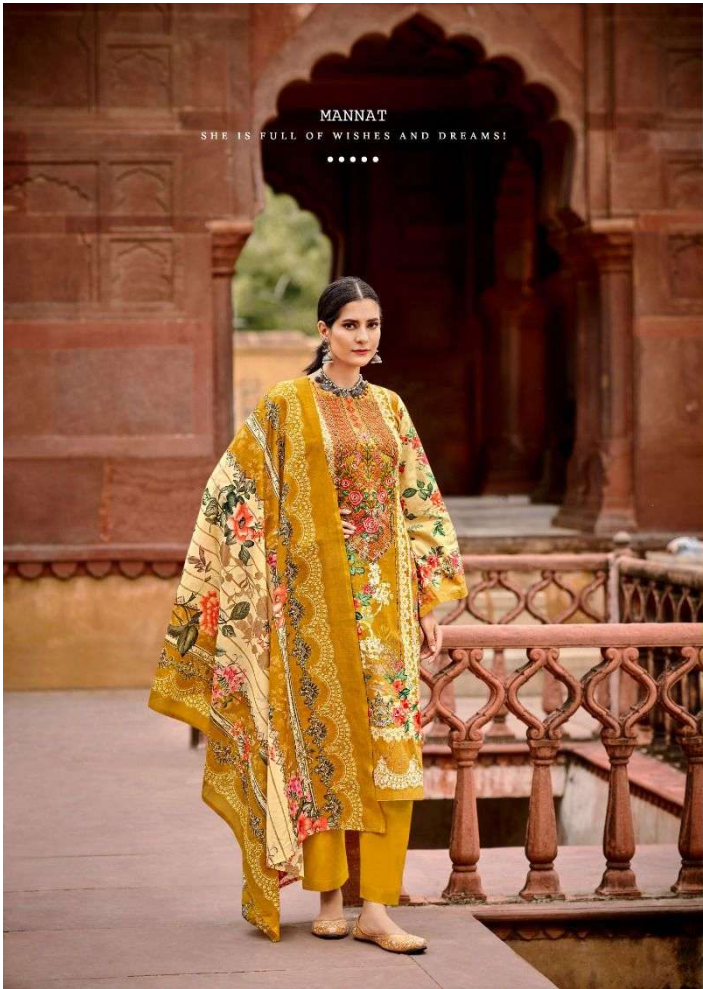

MANNAT
SHE IS FULL OF WISHES AND DREAMS!
.....

ریاض آرٹس
RIAZ ARTS®
The Legacy Lane