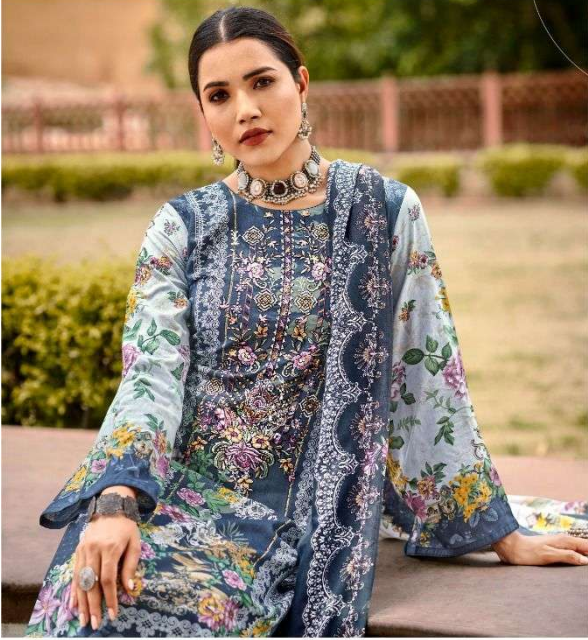

ریاض آرٹس
RIAZ ARTS®
The Luxury Lane

NAAYAB
SHE IS RARE.
*****

IBADAAT | 24008