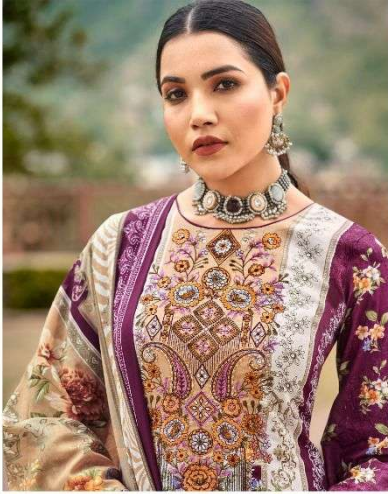

ریاض آرٹس

RIAZ ARTS
The Legacy Lives

IBADAAT | 24006