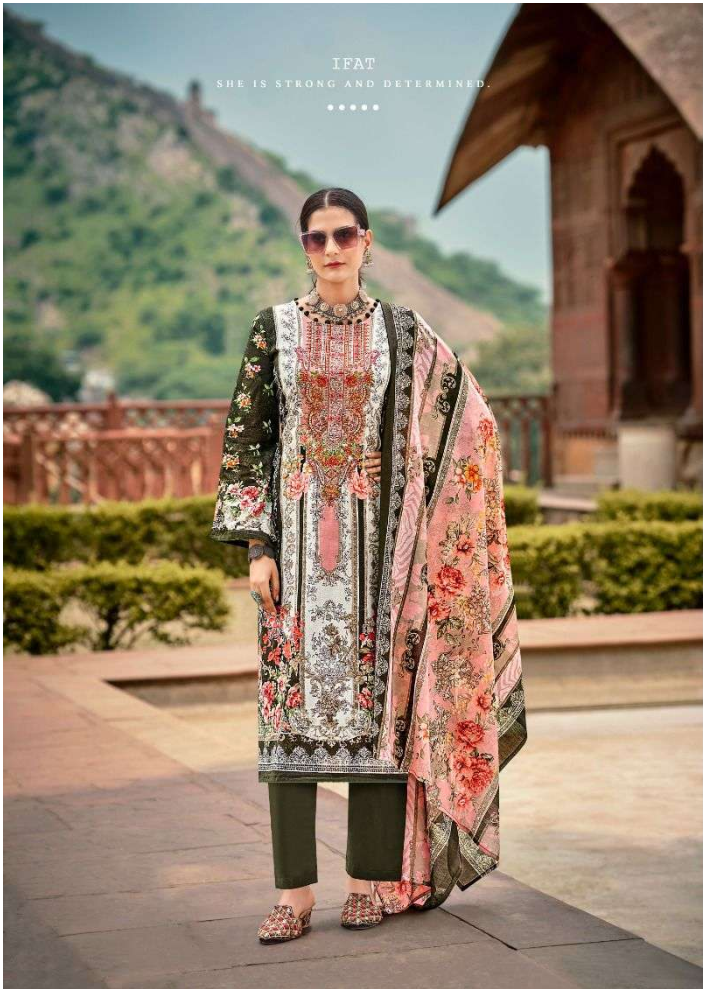

ریاض آرٹس
RIAZ ARTS
The Luxury Lane