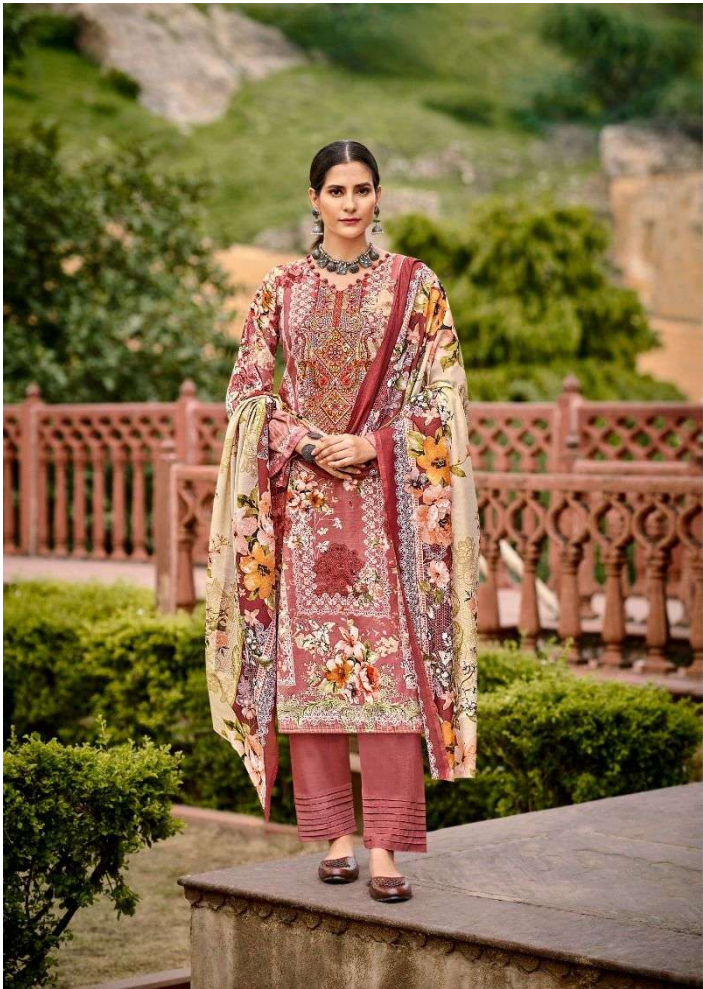

ریاض آرٹس
RIAZ ARTS
The Legacy Lives

KHWAB
SHE IS A BEAUTIFUL ASPIRATION!

IBADAAT | 24001