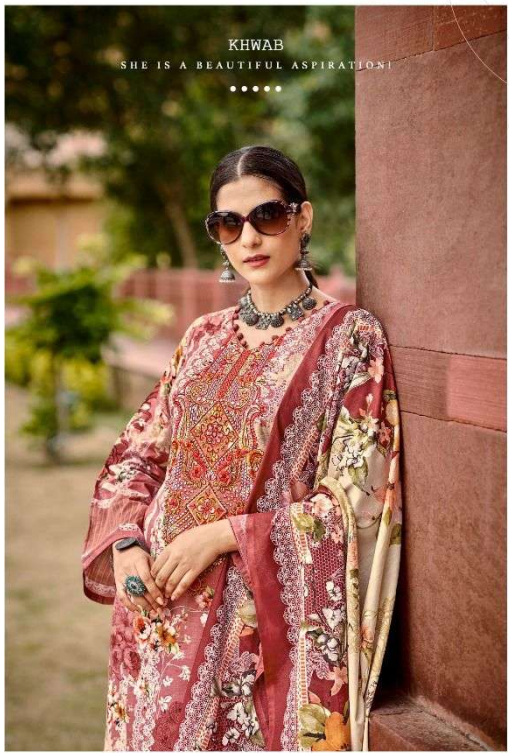

ریاض آرٹس
RIAZ ARTS
The Legacy Lives