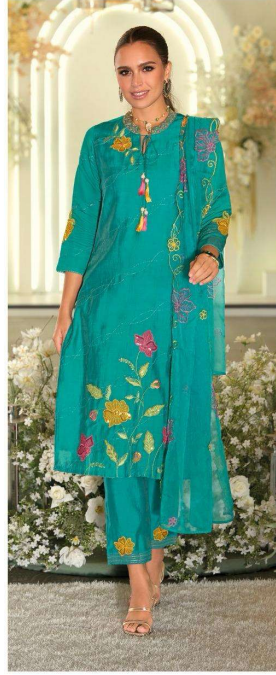

KAILEE™

fashion

INDIAN ETHNIC WEAR

angle

43201

43202

43203

43204

angle

KAILEE
fashion

EMBROID & CREOLE WEAR

43204

KAILEE™
fashion
ERDEN & HÖRLE WERK
◆
43202