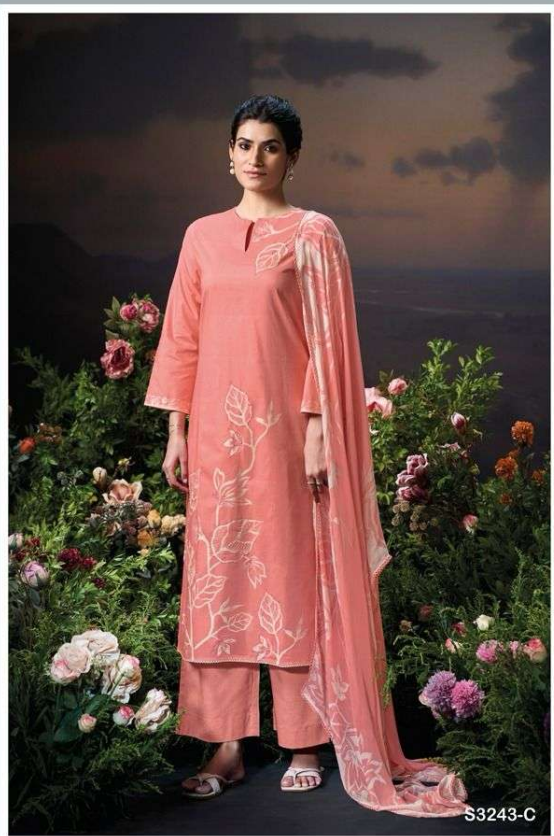

S3243-A

Ganga®

Ganga®
Nahair
S3243

Ganga®

S3243-A

Ganga®

S3243-D

Ganga®

S3243-C

PRODUCT NAME	NAHAIR
D.NO.	S3243
DESCRIPTION	<p>TOP PREMIUM COTTON PRINTED WITH HAND EMBROIDERY, HAND WORK & CROCHET LACE ON DAMAN.</p> <p>BOTTOM PREMIUM COTTON SOLID COLOR.</p> <p>DUPATTA PREMIUM PURE CHIFFON PRINTED WITH CROCHET LACE BORDER.</p>
HSN CODE	520851
WHOLESALE PRICE	1705/- EACH+GST(EXTRA)