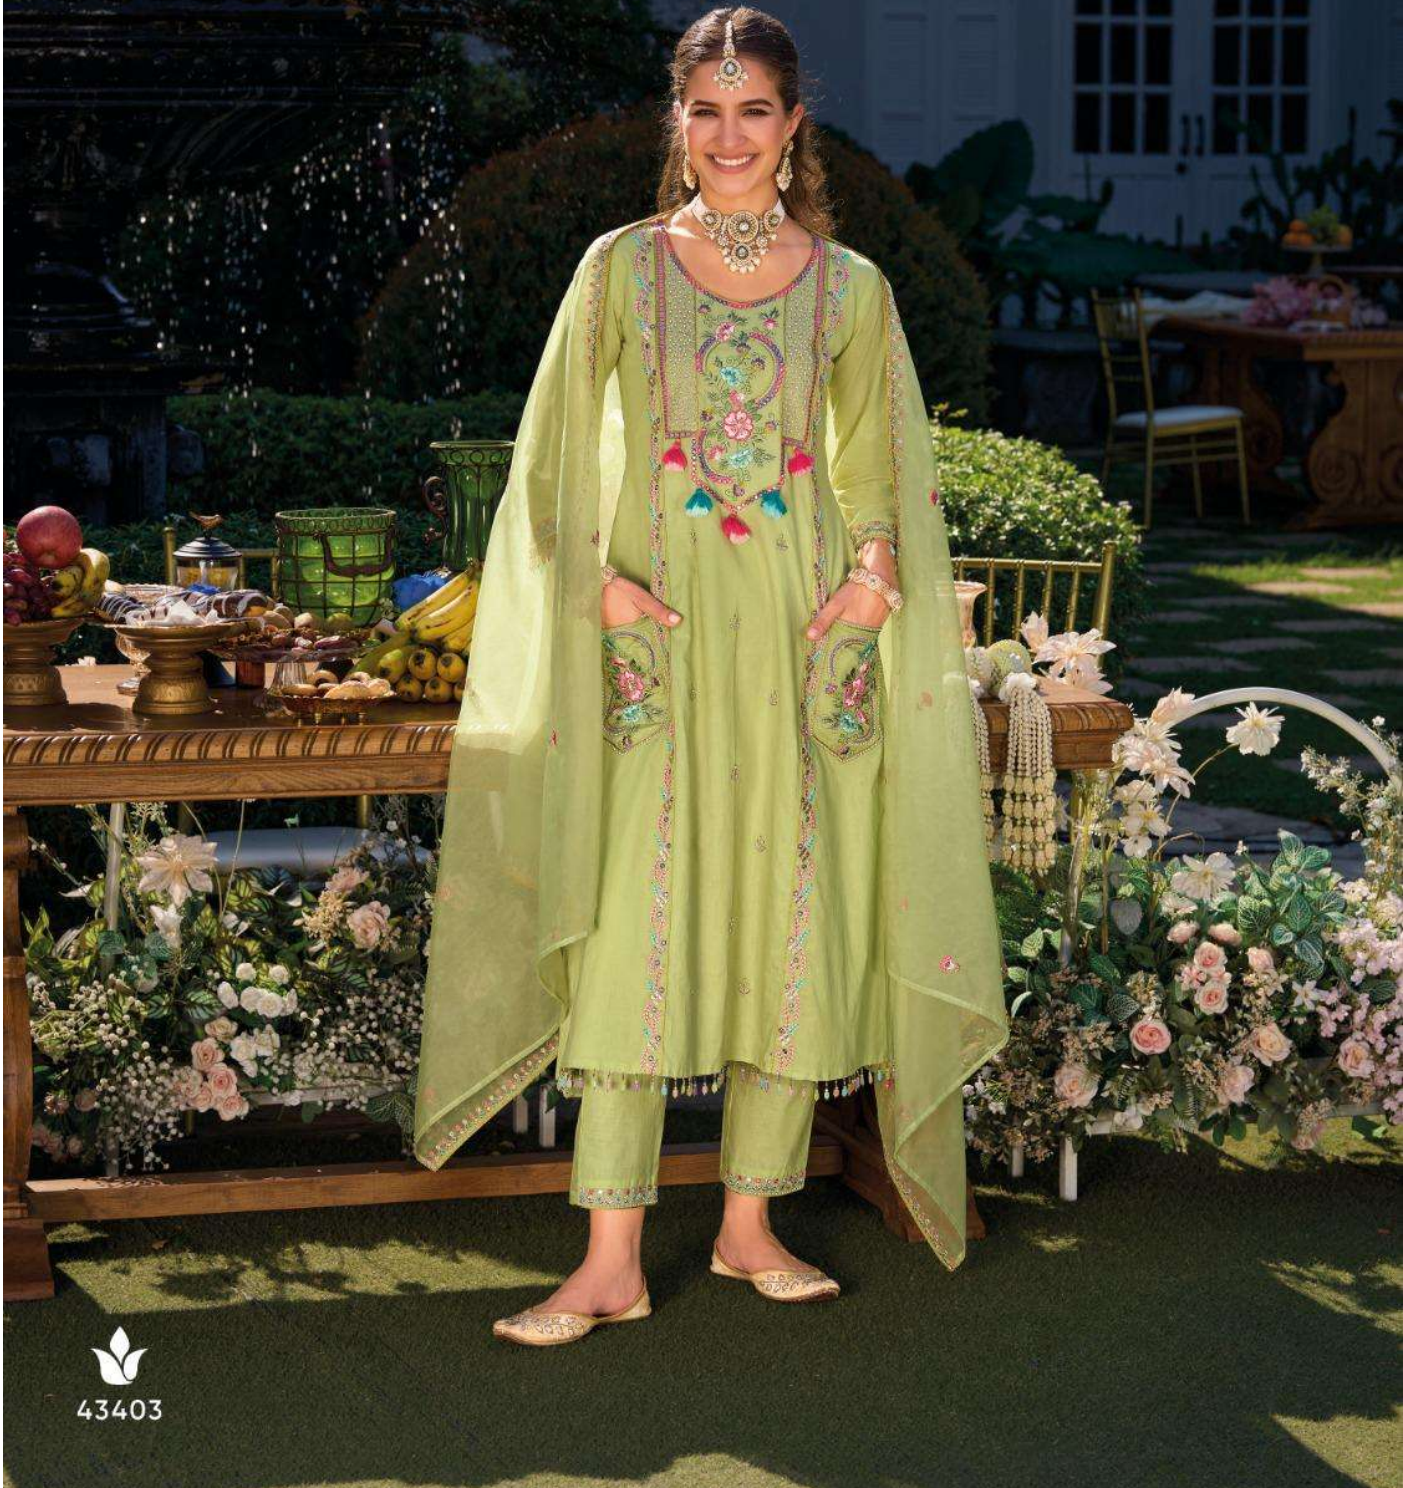

Shaili

EXCLUSIVE POCKET SUMMER COLLECTION

KAILEE™

fashion

100%N EMBROID MESH

43403

Shaili

EXCLUSIVE POCKET SUMMER COLLECTION