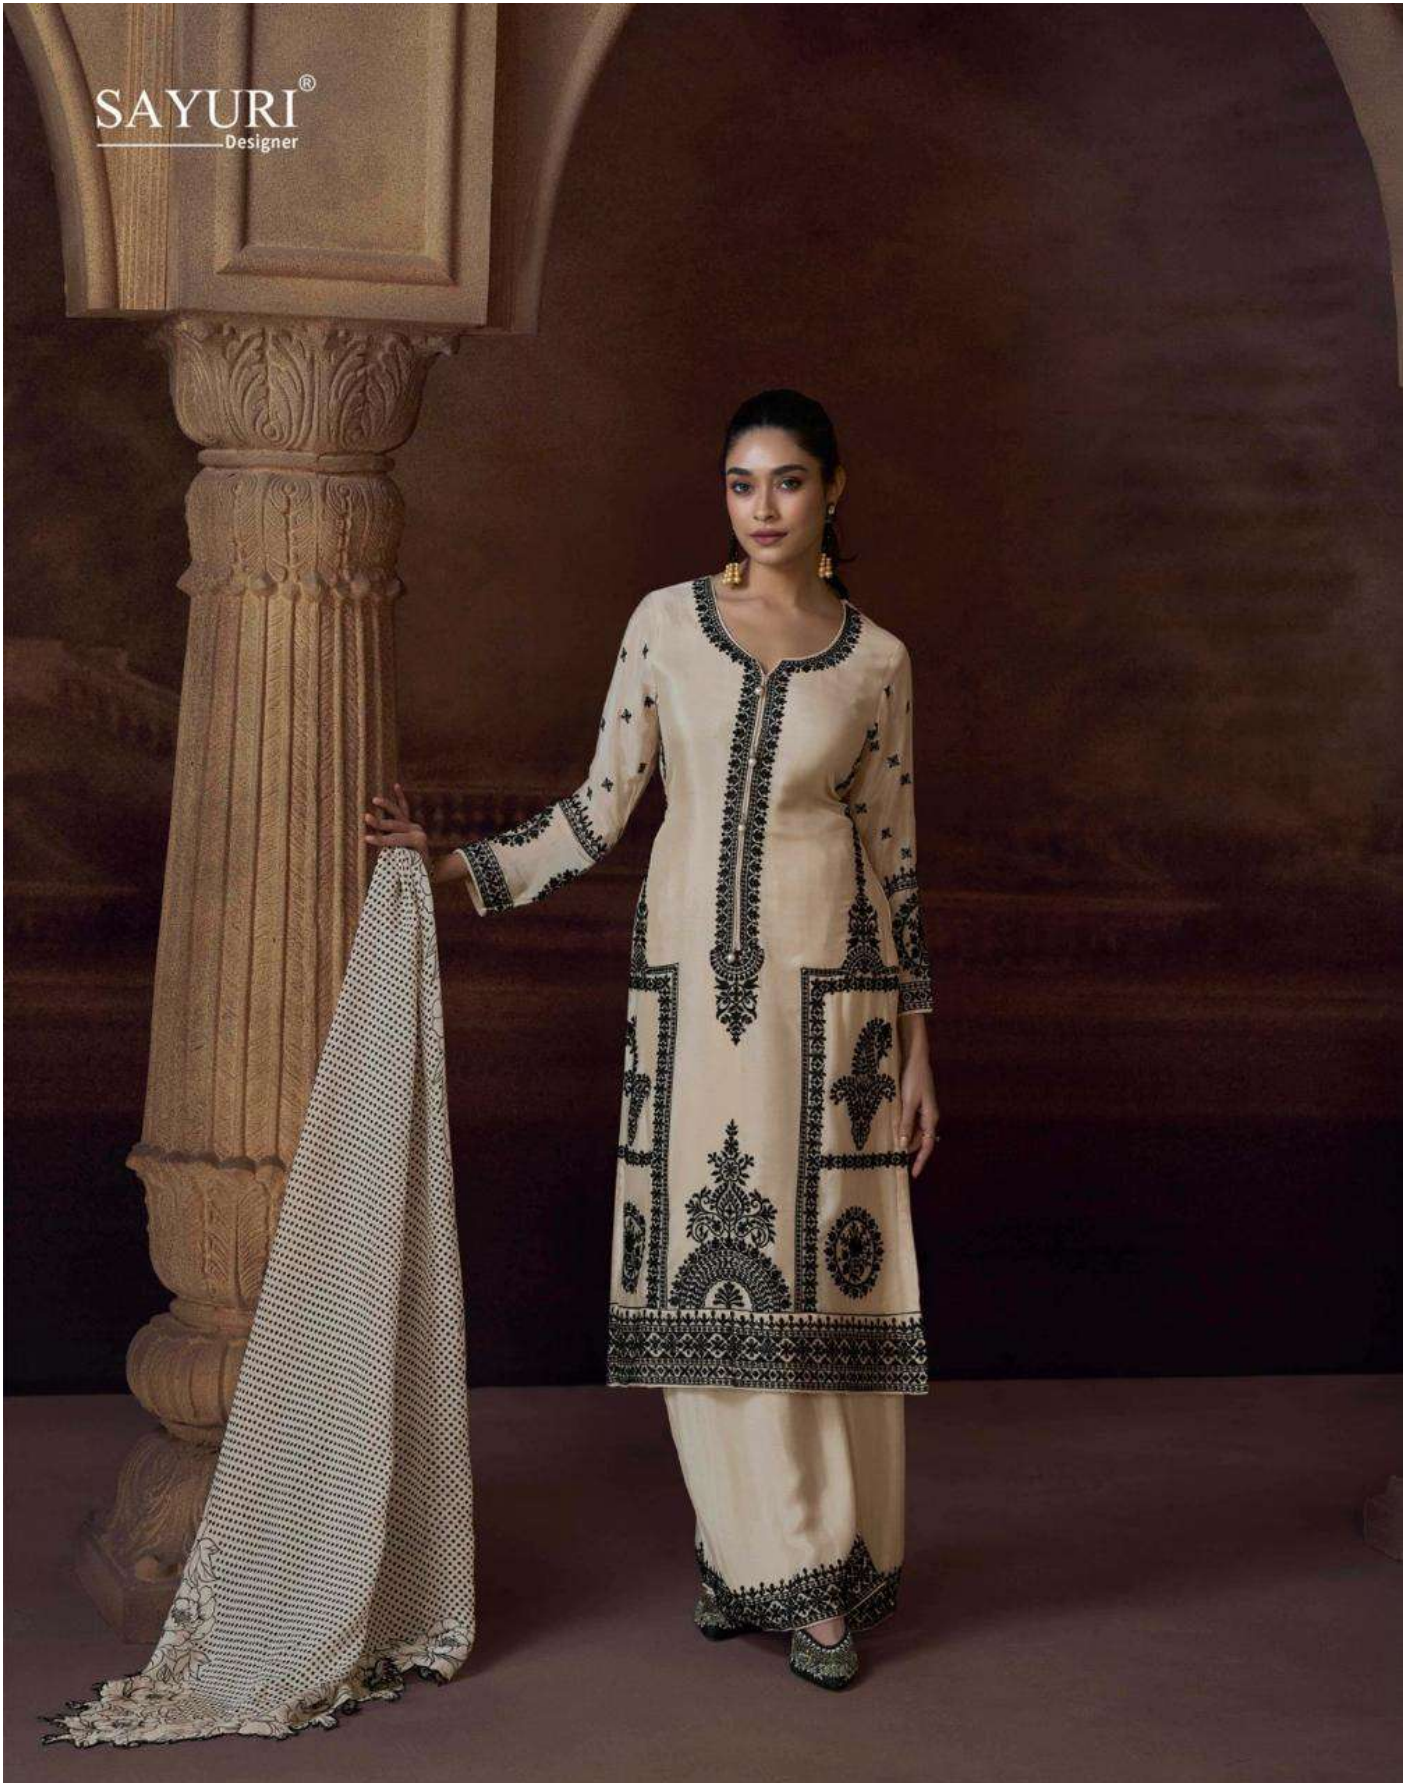

SAYURI®
Designer