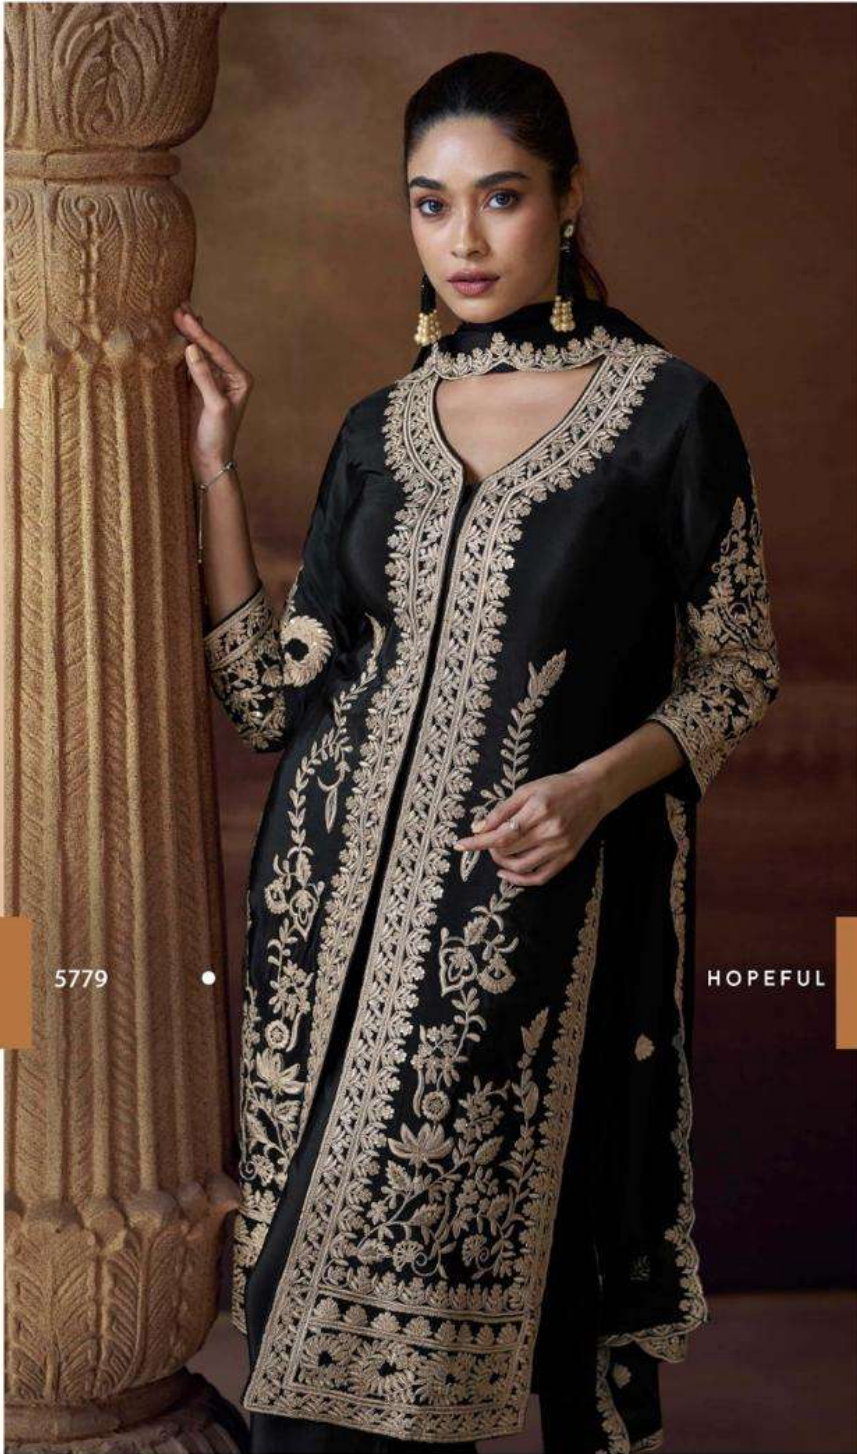

THE MAJESTIC LOOK /

SAYURI<sup>®</sup>  
Designer

A L E M Z E B

THE MAJESTIC LOOK /

The blend of thoughtful detailing  
and deep hues have a wonderful clothing treat this season!

SAYURI®  
Designer

• 5778 •

SAYURI®  
Designer

The blend of thoughtful detailing and deep hues  
have a wonderful clothing treat this season!

• 5779 •

THE MAJESTIC LOOK /

5779

HOPEFUL

The ethnic yet contemporary fashion story  
enriches your hopes and dreams for a perfect dress!

• 5780 •

**SAYURI**<sup>®</sup>  
— Designer

THE MAJESTIC LOOK

Sway your ethnic saga with this ethnic attire.

which a blend of youthfulness and understated elegance.

● 5781 ●

SAYURI<sup>®</sup>  
Designer

5778