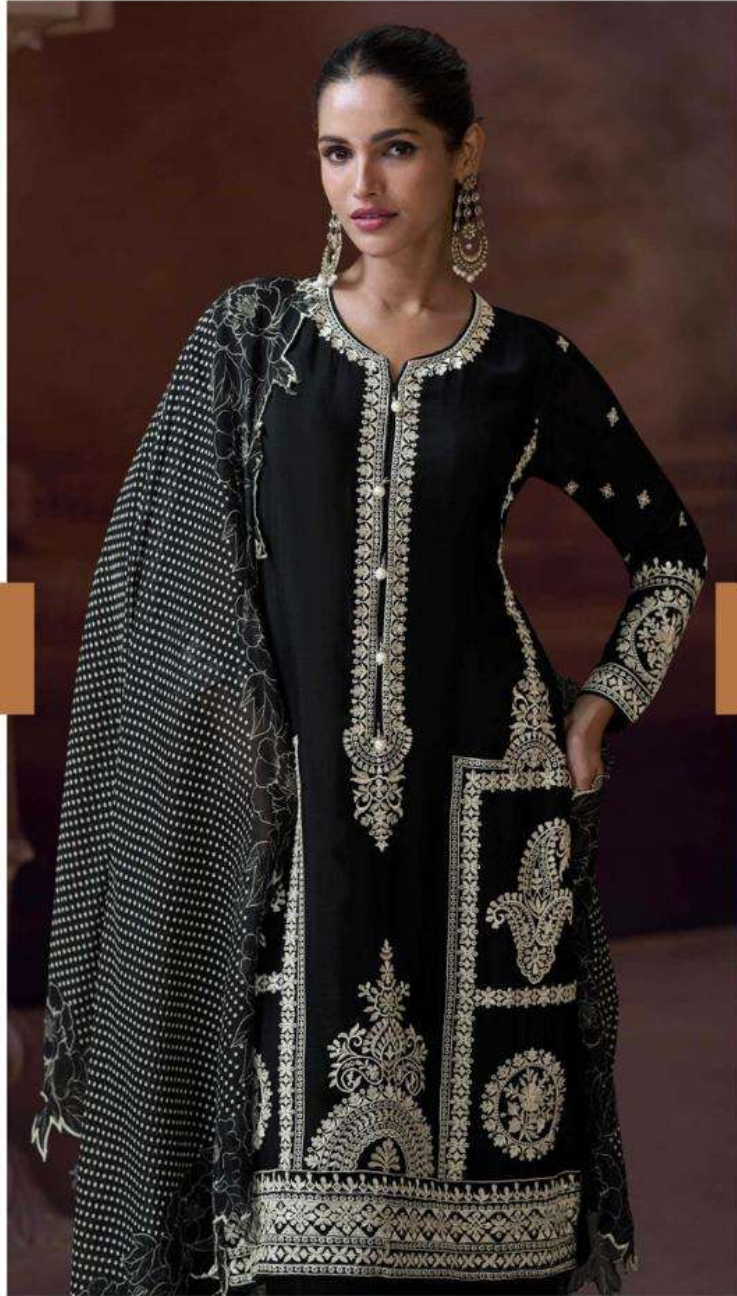

THE MAJESTIC LOOK /

SAYURI<sup>®</sup>  
Designer

A L E M Z E B

THE MAJESTIC LOOK /

The blend of thoughtful detailing  
and deep hues have a wonderful clothing treat this season!

SAYURI®  
Designer

• 5778 •

SAYURI<sup>®</sup>  
Designer

SAYURI<sup>®</sup>  
Designer

HOPEFUL

The ethnic yet contemporary fashion story  
enriches your hopes and dreams for a perfect dress!

5780

/ THE MAJESTIC LOOK

The ethnic yet contemporary fashion story enriches  
your hopes and dreams for a perfect dress!

• 5780 •

**SAYURI**<sup>®</sup>  
— Designer

THE MAJESTIC LOOK

Sway your ethnic saga with this ethnic attire.

which a blend of youthfulness and understated elegance.

● 5781 ●

SAYURI<sup>®</sup>  
Designer

5778