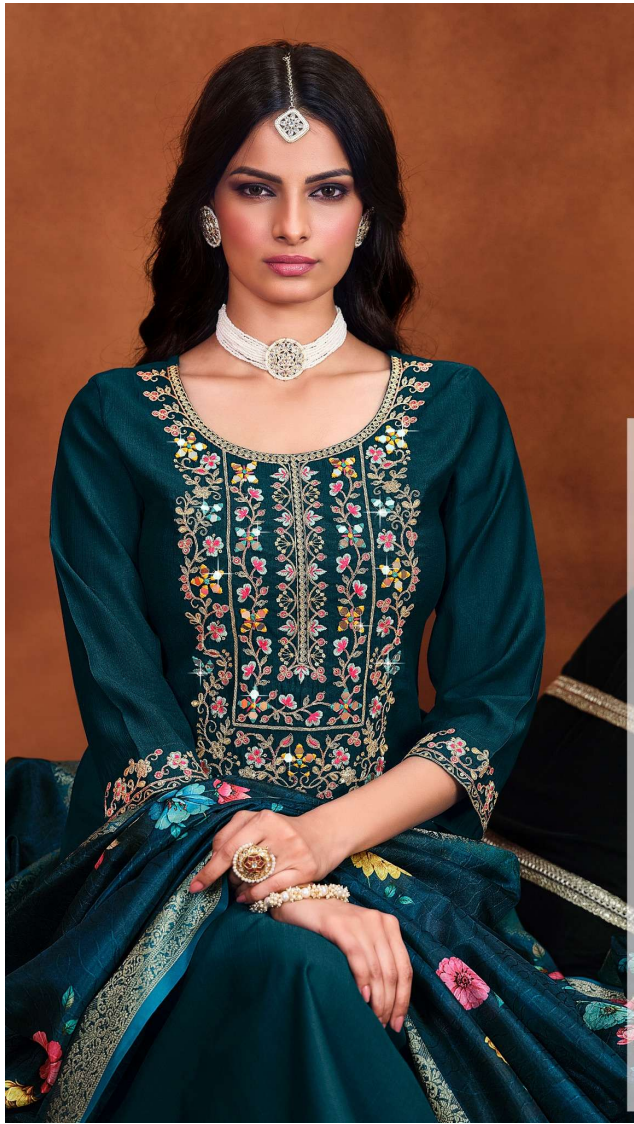

LILY & LALI®
GULS PRIDE
A PRODUCT OF fiona® GROUP

MIRROR

(Premium 2025 Collection)

TOP

Mirror Work and Embroidery on Viscose Fabrics,
Emb. Work Lace On Sleeve.

BOTTOM

Viscose Afghani Bottom With Emb. Work Lace.

DUPATTA

Dola Self Jacquard Print Dupatta (36") With Tussle.