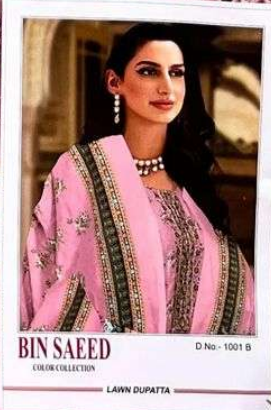

sh

shradha
DESIGNER

shadano

BIN SAEED
D.No - 1001 B
LAWN DUPATTA
COLOR COLLECTION

Shradaha
DESIGNER

BIN SAEED
COLOR COLLECTION
D.No- 1001 D
LAWN DUPATTA

S

Shroddh
DESIGNER