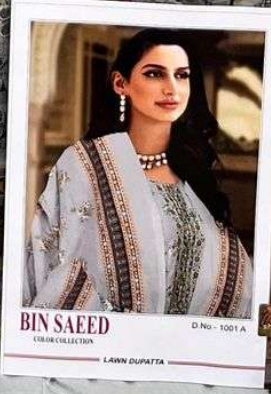

sh

shradha
DESIGNER

shadano

BIN SAEED
D.No - 1001 B
LAWN DUPATTA
COLOR COLLECTION

Shradaha
DESIGNER

BIN SAEED
COLOR COLLECTION
D.No- 1001 D
LAWN DUPATTA

S

Shroddh
DESIGNER