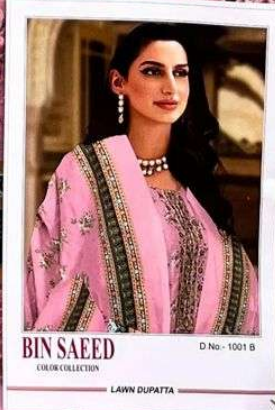

SD

shradha  
DESIGNER

**BIN SAEED**

D.No - 1001 B

COLOR COLLECTION

LAWN DUPATTA

Shroddh  
DESIGNER

■ 1001 D