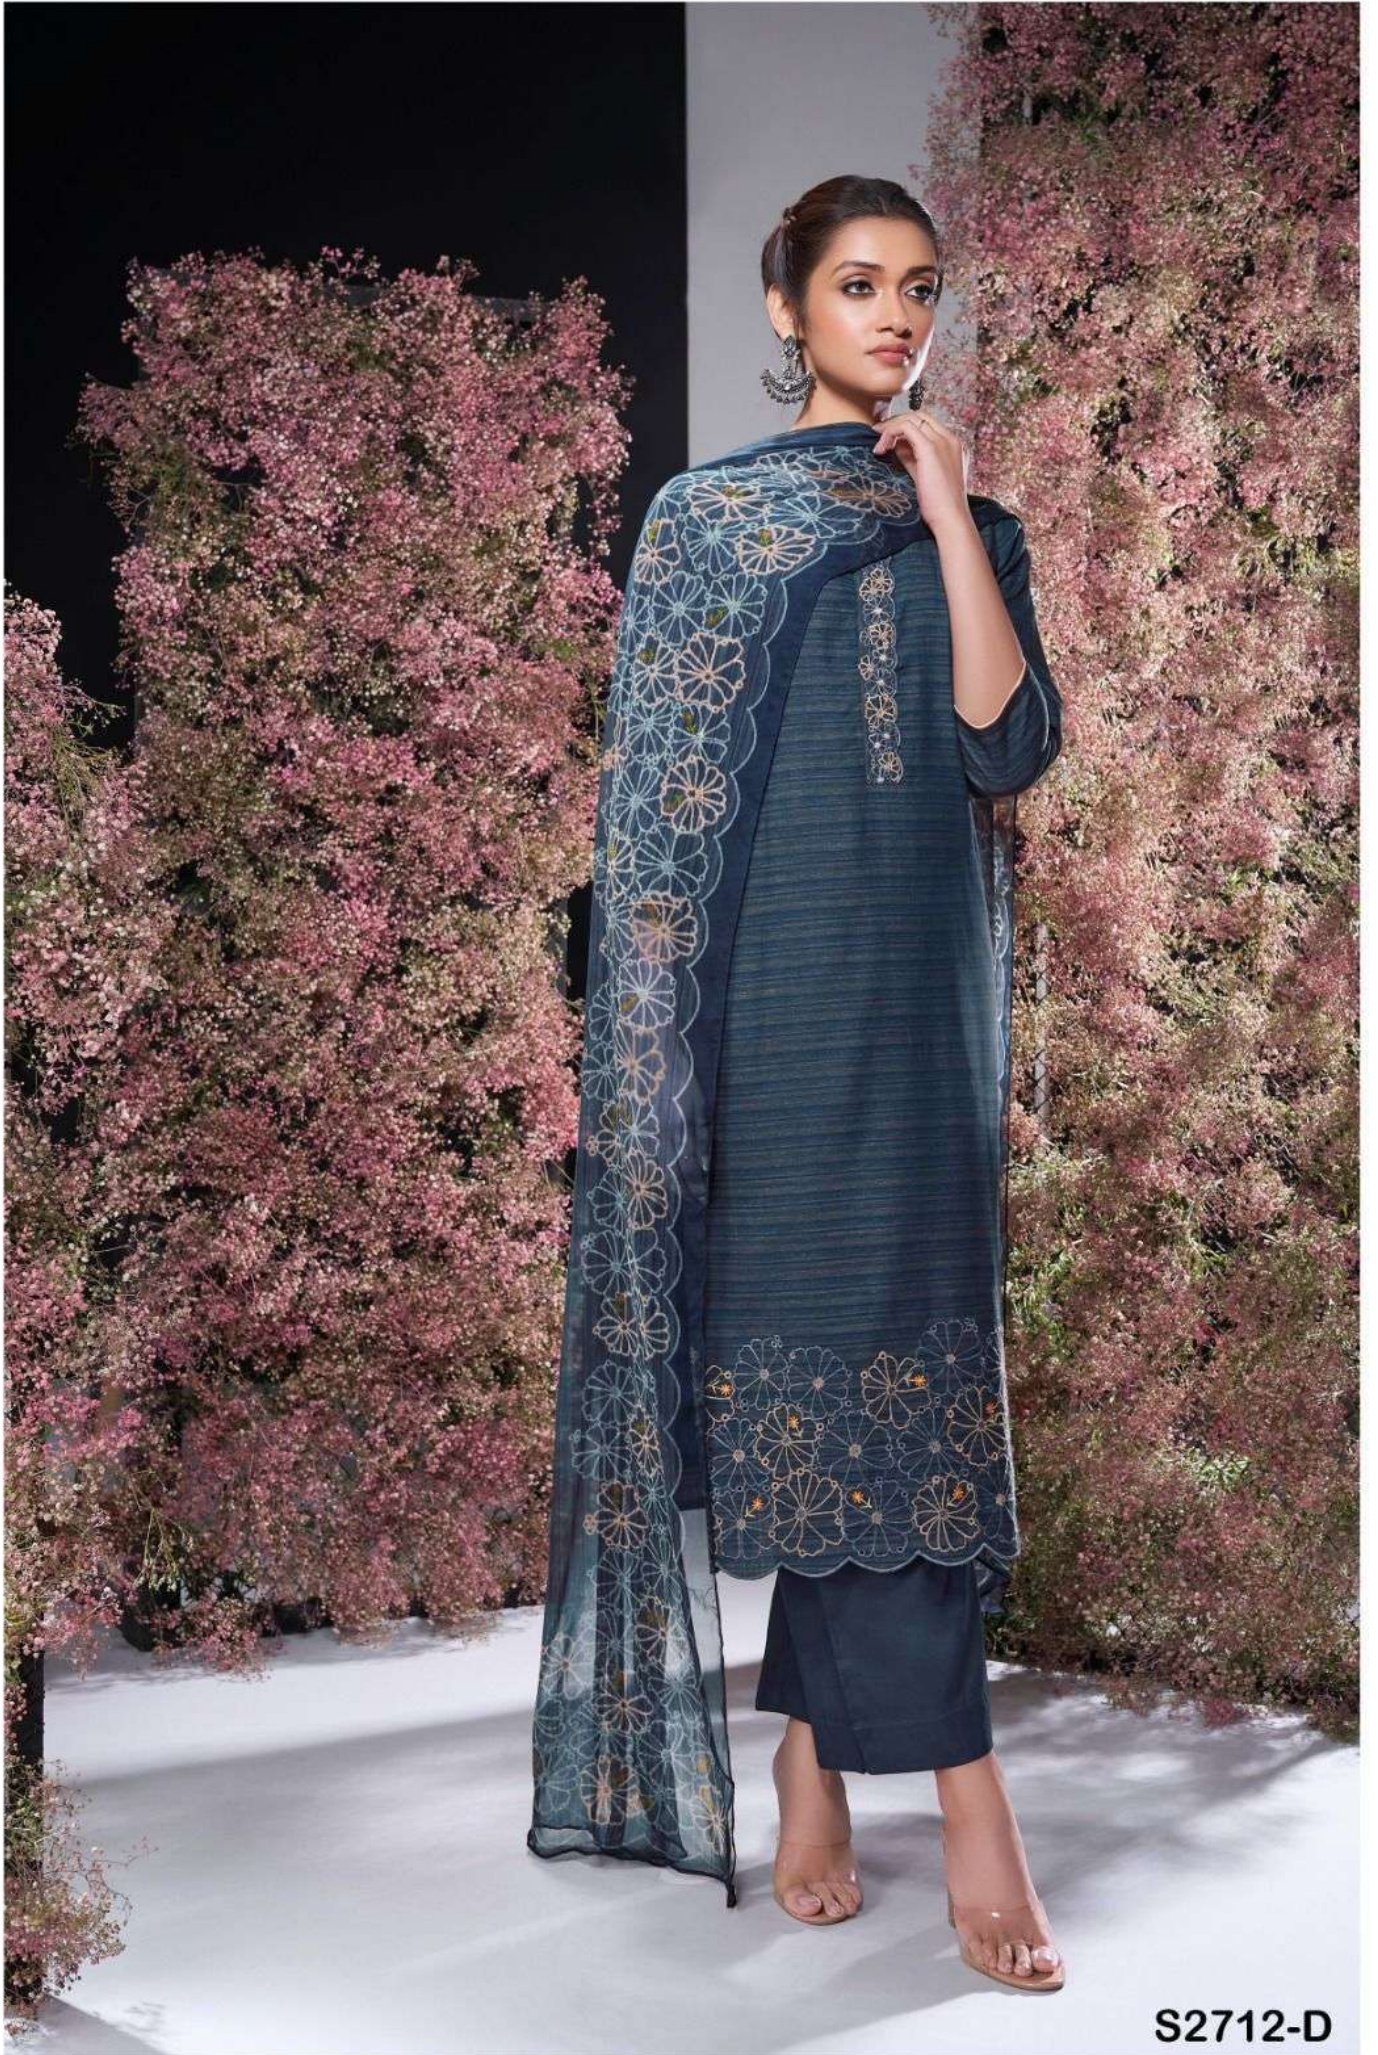

S2712-C

S2712-B

Ganga®

S2712-C

S2712-A

S2712-B

S2712-C

S2712-D

Ganga®  
Zhen  
S2712- A/B/C/D

S2712-D

S2712-C

PRODUCT NAME	<b>ZHEN</b>
D.NO.	S2712
DESCRIPTION	<b>TOP</b> PREMIUM WOVEN SOLID COLOR WITH EMBROIDERY.  <b>BOTTOM</b> PREMIUM COTTON SOLID COLOR.  <b>DUPATTA</b> PURE CHIFFON PRINTED.
HSN CODE	<b>520831</b>
WHOLESALE PRICE	<b>1495/- EACH+GST(EXTRA)</b>