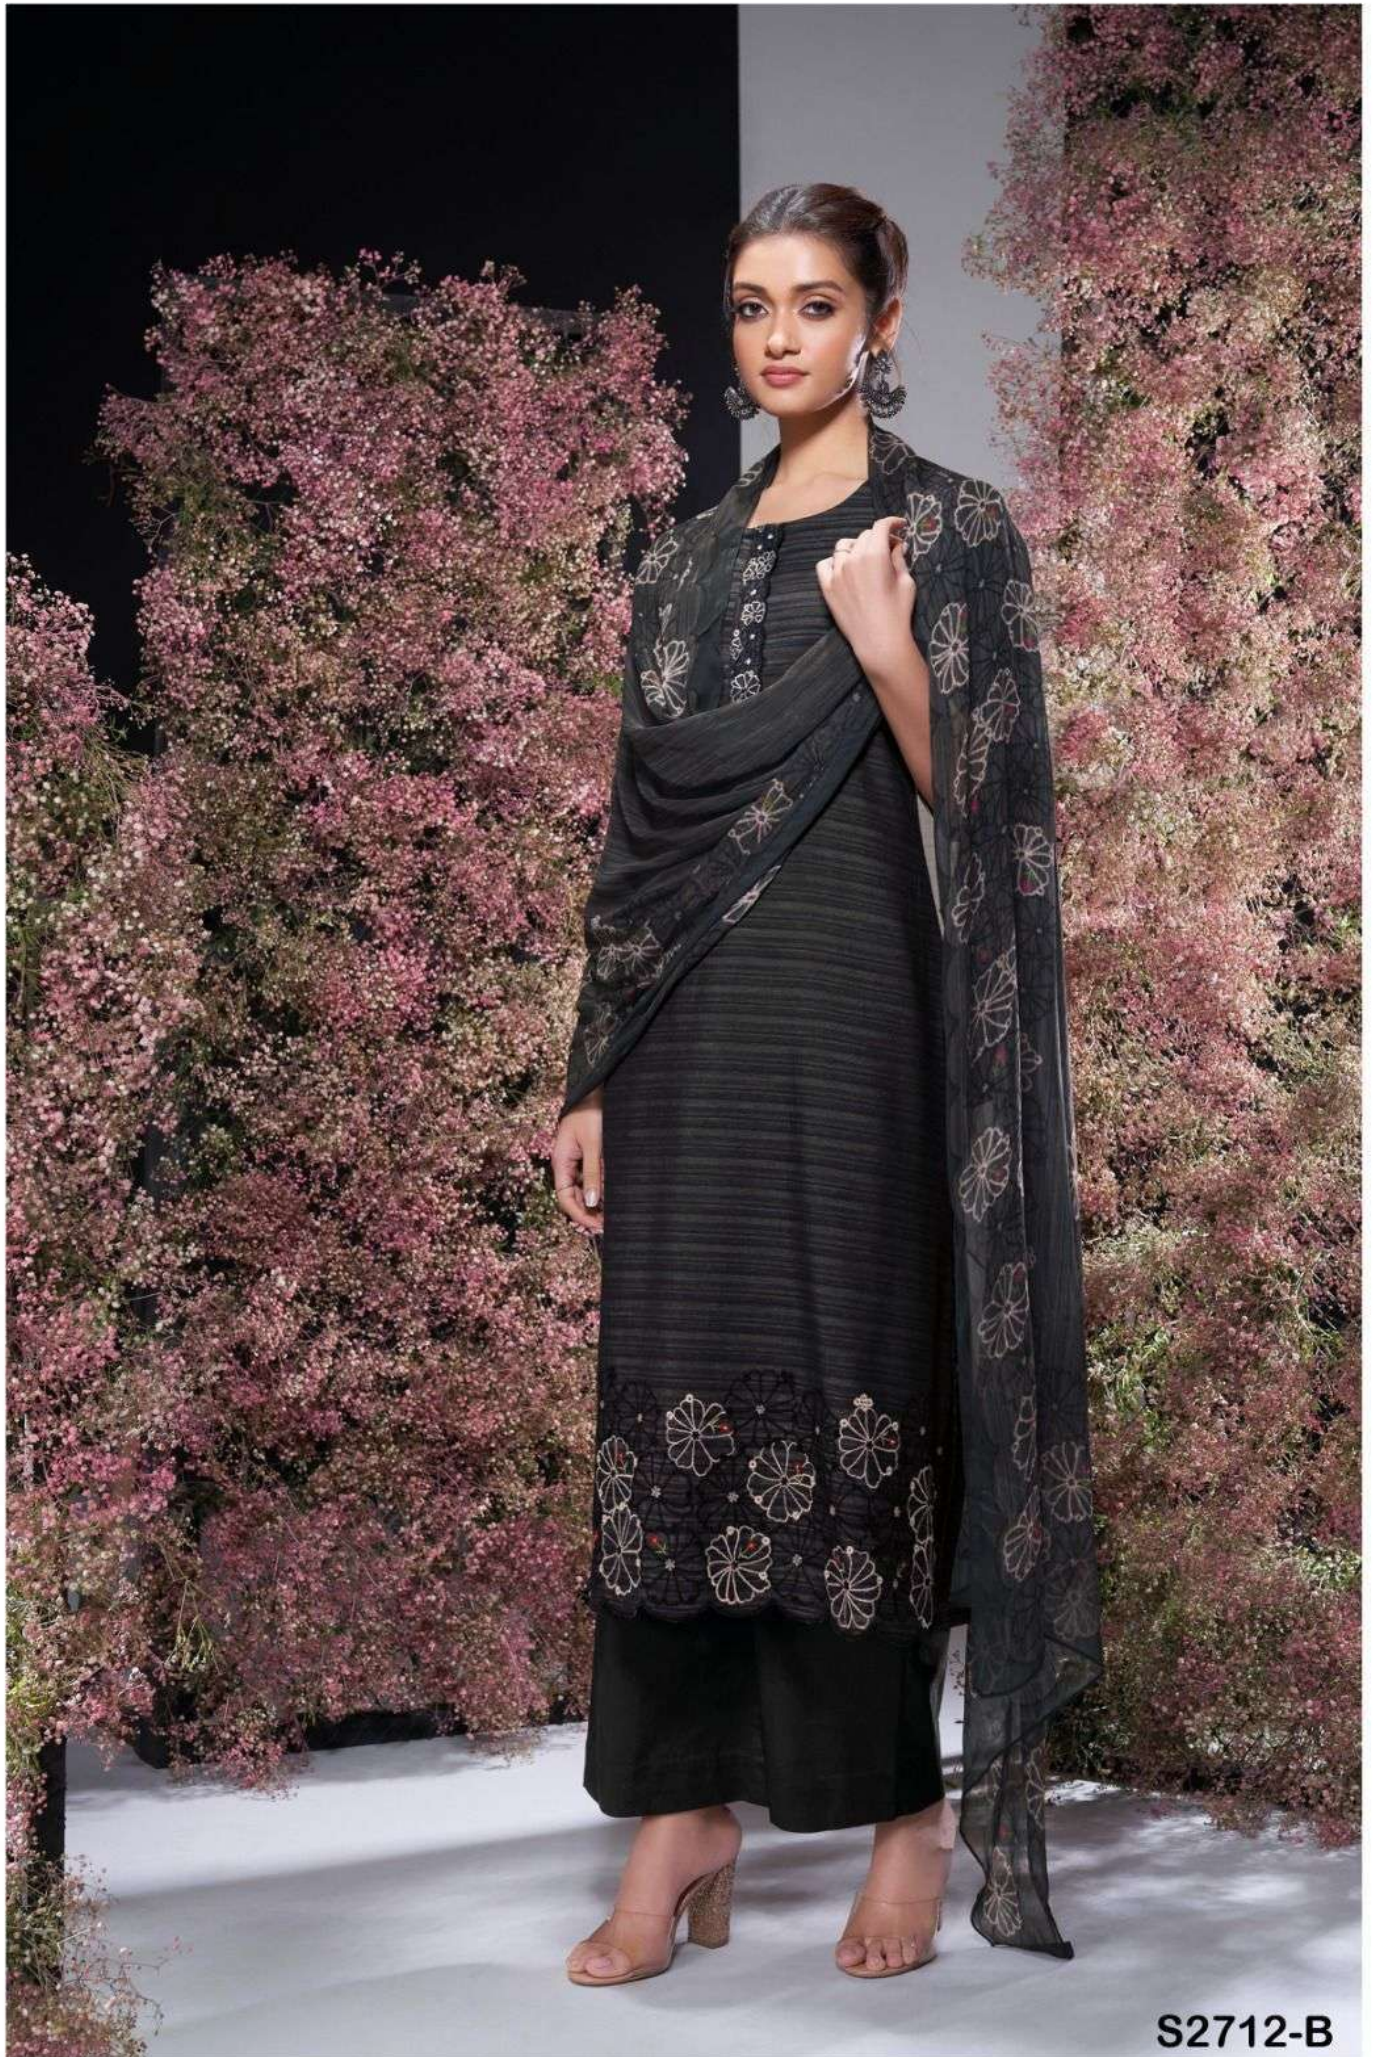

S2712-C

S2712-B

Ganga®

S2712-C

S2712-A

S2712-B

S2712-C

S2712-D

Ganga®  
Zhen  
S2712- A/B/C/D

S2712-D

S2712-C

PRODUCT NAME	<b>ZHEN</b>
D.NO.	S2712
DESCRIPTION	<b>TOP</b> PREMIUM WOVEN SOLID COLOR WITH EMBROIDERY.  <b>BOTTOM</b> PREMIUM COTTON SOLID COLOR.  <b>DUPATTA</b> PURE CHIFFON PRINTED.
HSN CODE	<b>520831</b>
WHOLESALE PRICE	<b>1495/- EACH+GST(EXTRA)</b>