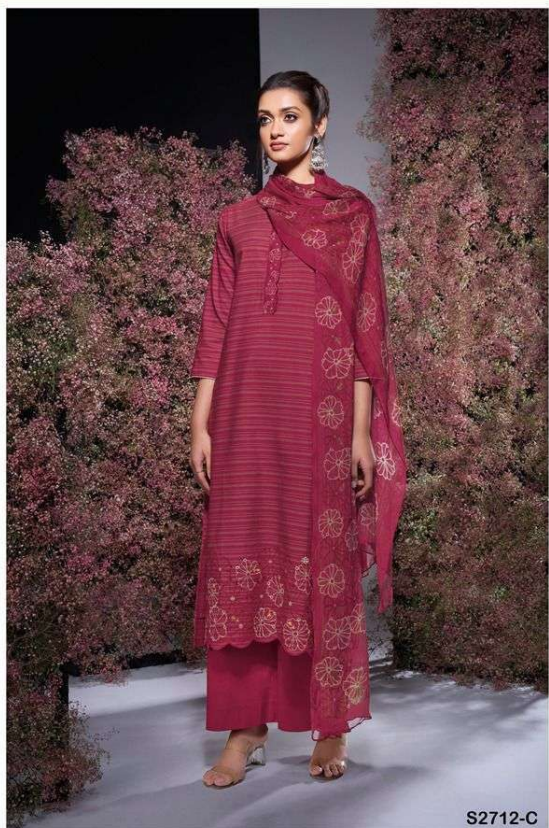

S2712-C

S2712-B

Ganga®

S2712-C

S2712-A

S2712-B

S2712-C

S2712-D

Ganga®  
Zhen  
S2712- A/B/C/D

S2712-D

S2712-C

PRODUCT NAME	<b>ZHEN</b>
D.NO.	S2712
DESCRIPTION	<b>TOP</b> PREMIUM WOVEN SOLID COLOR WITH EMBROIDERY.  <b>BOTTOM</b> PREMIUM COTTON SOLID COLOR.  <b>DUPATTA</b> PURE CHIFFON PRINTED.
HSN CODE	<b>520831</b>
WHOLESALE PRICE	<b>1495/- EACH+GST(EXTRA)</b>