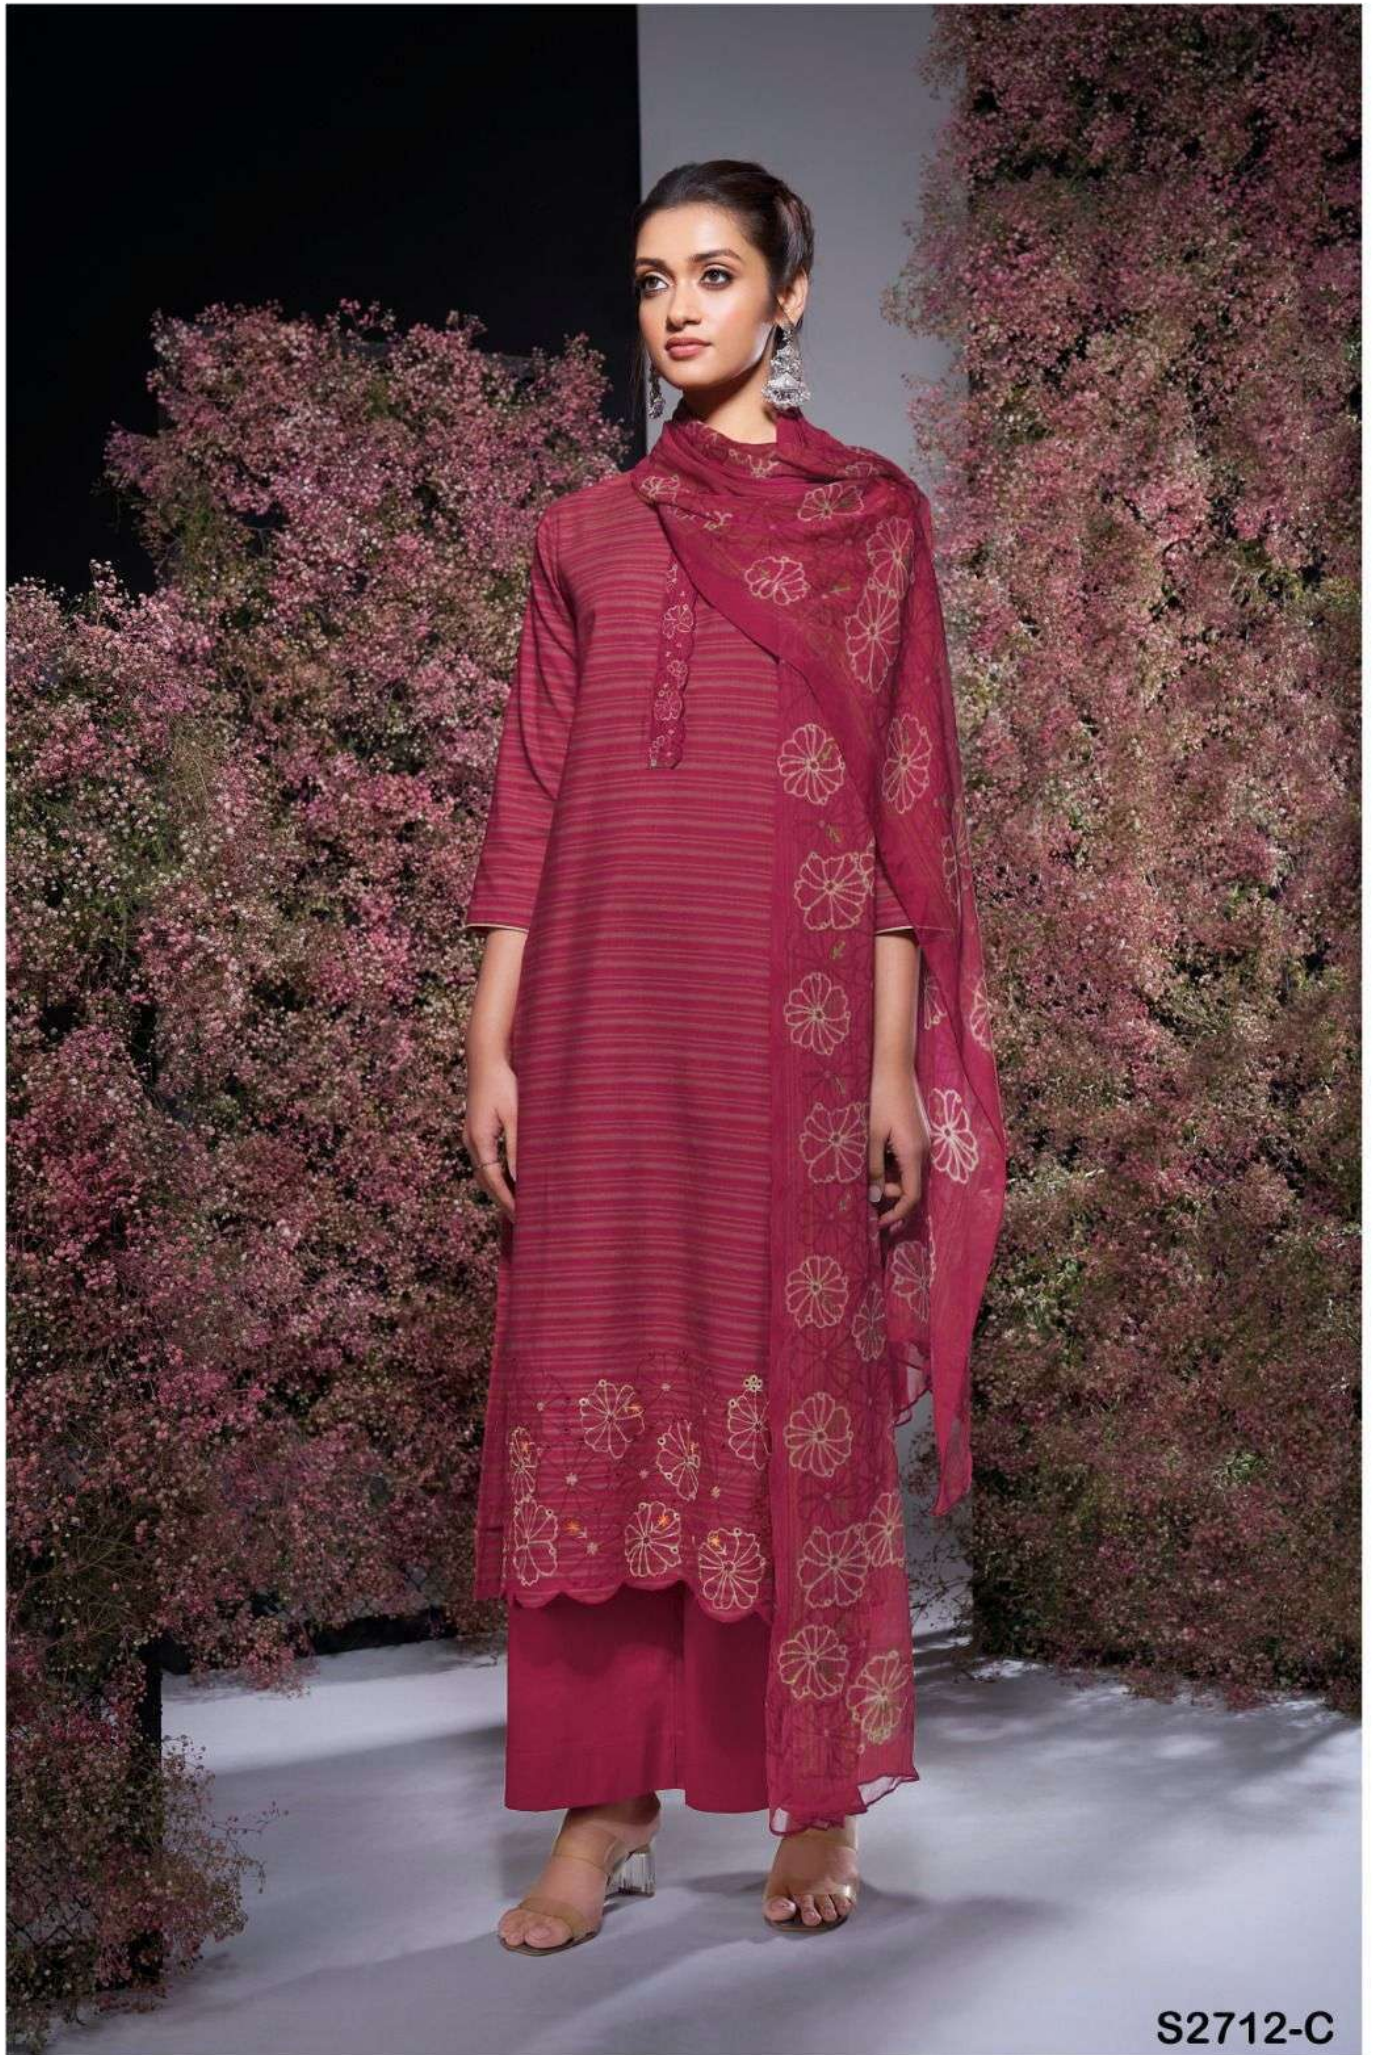

S2712-C

S2712-B

Ganga®

S2712-C

S2712-A

S2712-B

S2712-C

S2712-D

Ganga®  
Zhen  
S2712- A/B/C/D

S2712-D

S2712-C

PRODUCT NAME	<b>ZHEN</b>
D.NO.	S2712
DESCRIPTION	<b>TOP</b> PREMIUM WOVEN SOLID COLOR WITH EMBROIDERY.  <b>BOTTOM</b> PREMIUM COTTON SOLID COLOR.  <b>DUPATTA</b> PURE CHIFFON PRINTED.
HSN CODE	<b>520831</b>
WHOLESALE PRICE	<b>1495/- EACH+GST(EXTRA)</b>