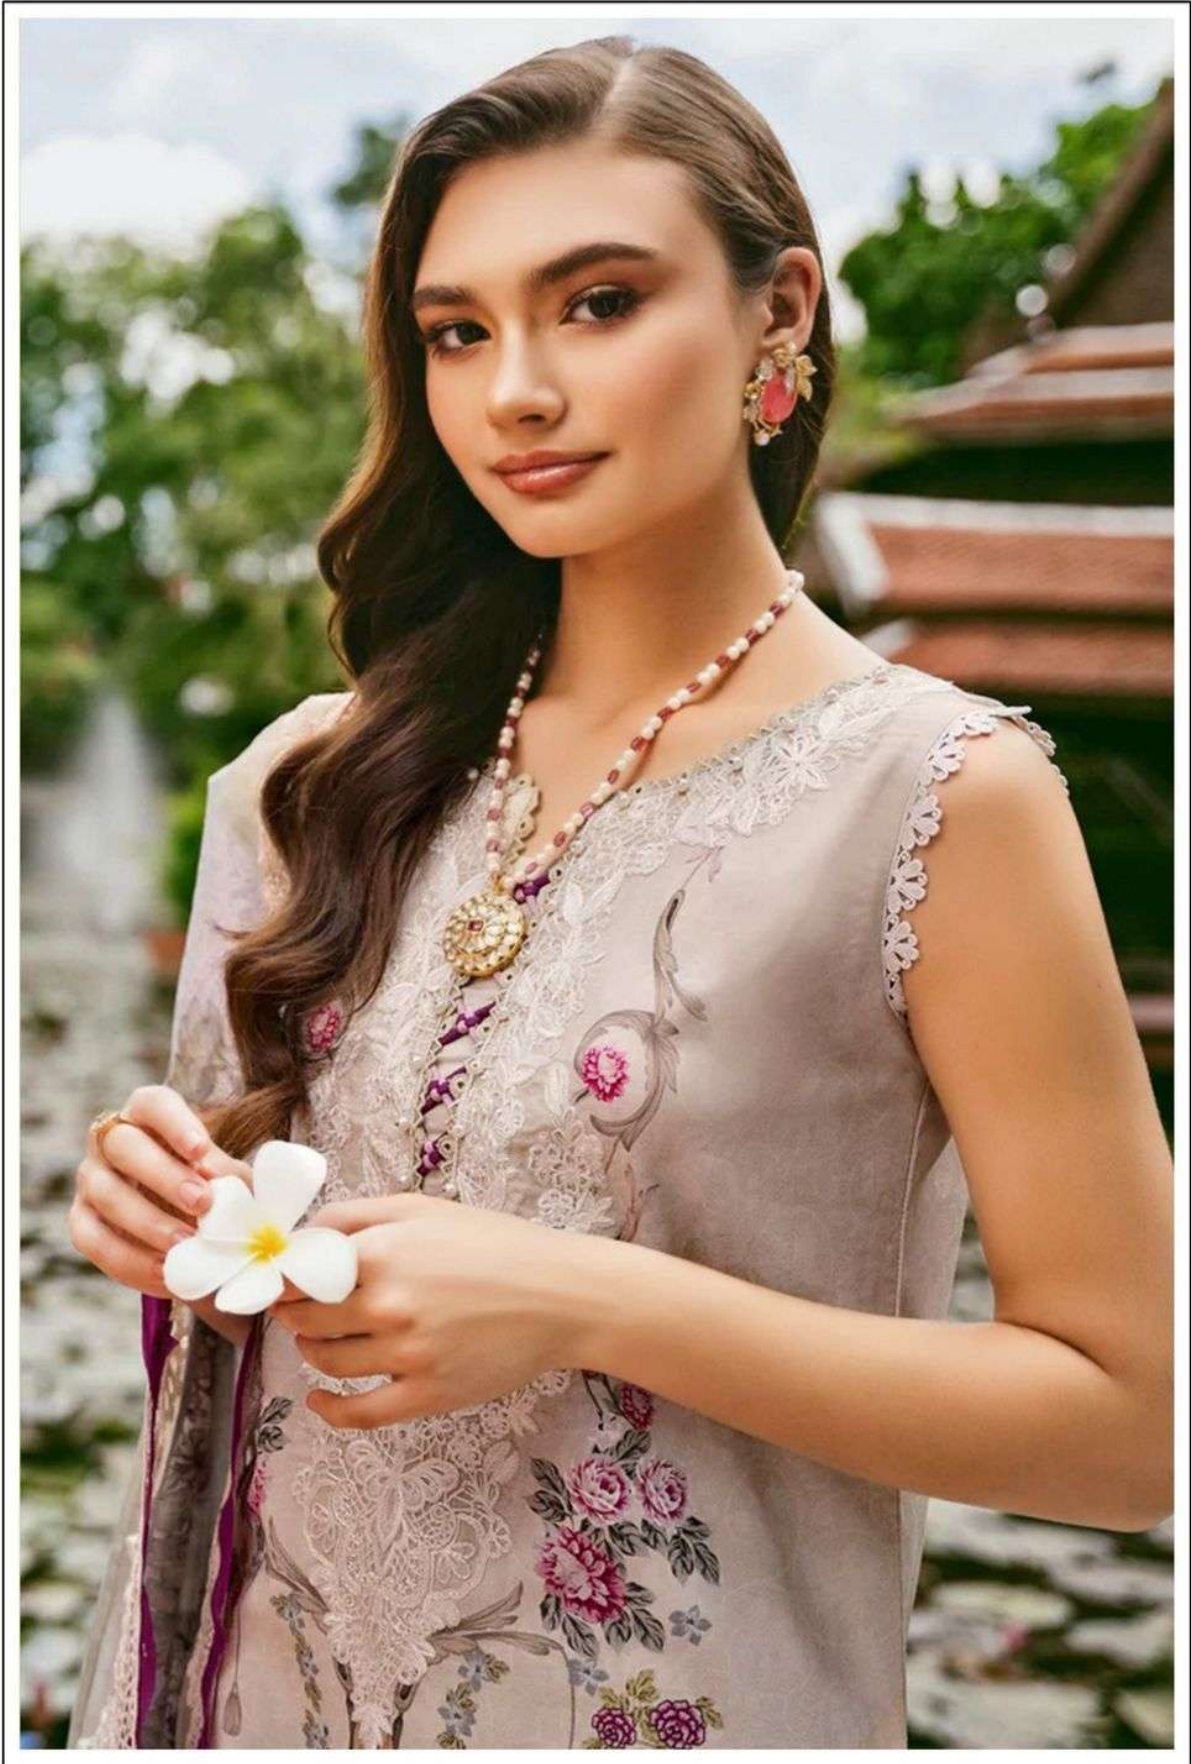

Needle Wonder
Patch Work With dupatta work

AK
AL KARAM™
LAWN COLLECTION

Needle Wonder
Patch Work With dupatta work

NW-05

The logo for AL KARAM, featuring a stylized 'AK' monogram in a bold, black, sans-serif font.