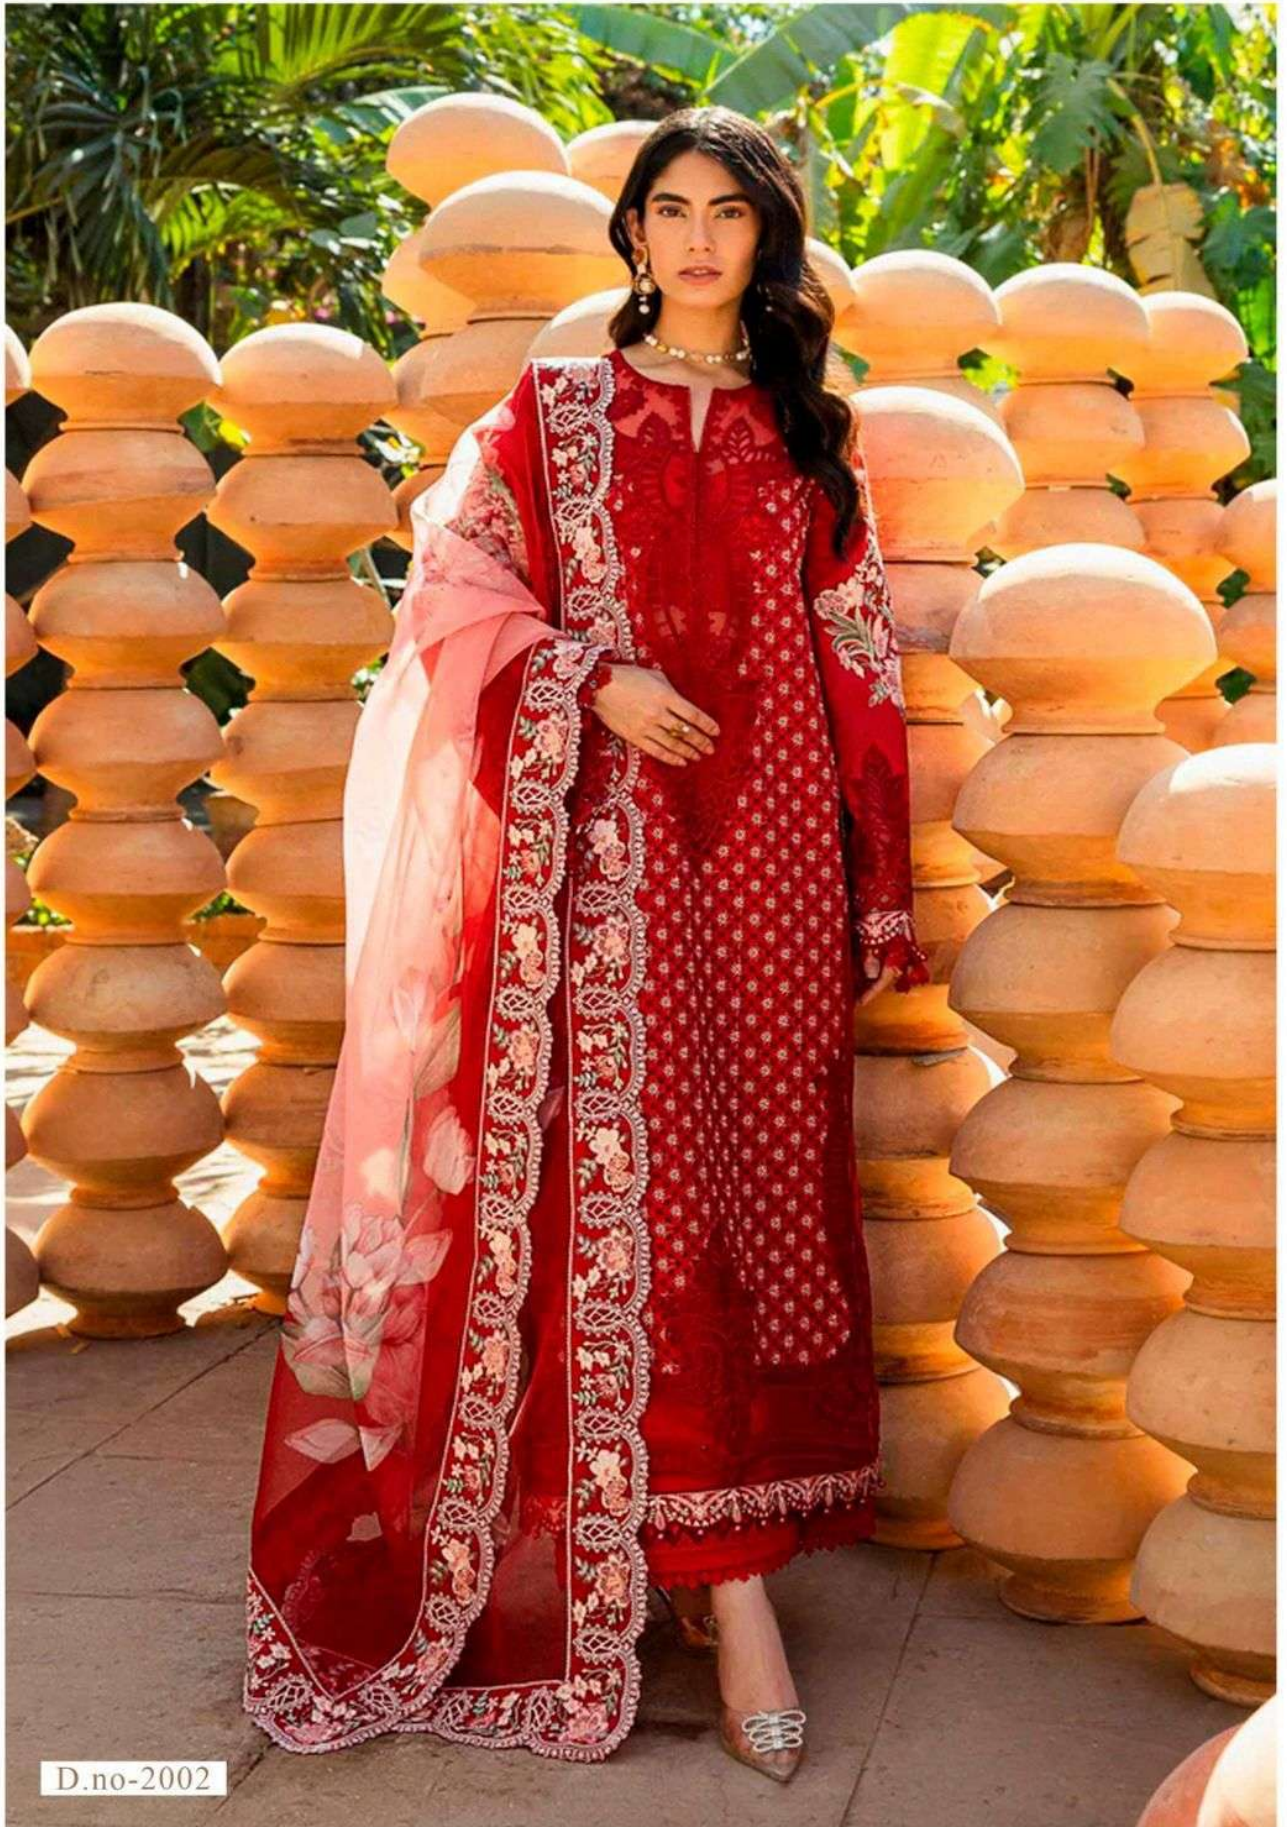

A woman with long dark hair, eyes closed, wearing a teal dress with intricate floral embroidery. She is holding a bouquet of red and white flowers. The background is dark brown with a blue border.

JADETM
DESIGNER

Noor Ahmed

Exclusive Heavy Lawn Series VOL-02

D.no-2006

JADETM
DESIGNER

**JADE**TM
DESIGNER

D.no-2003

D.no-2002

D.no-2001