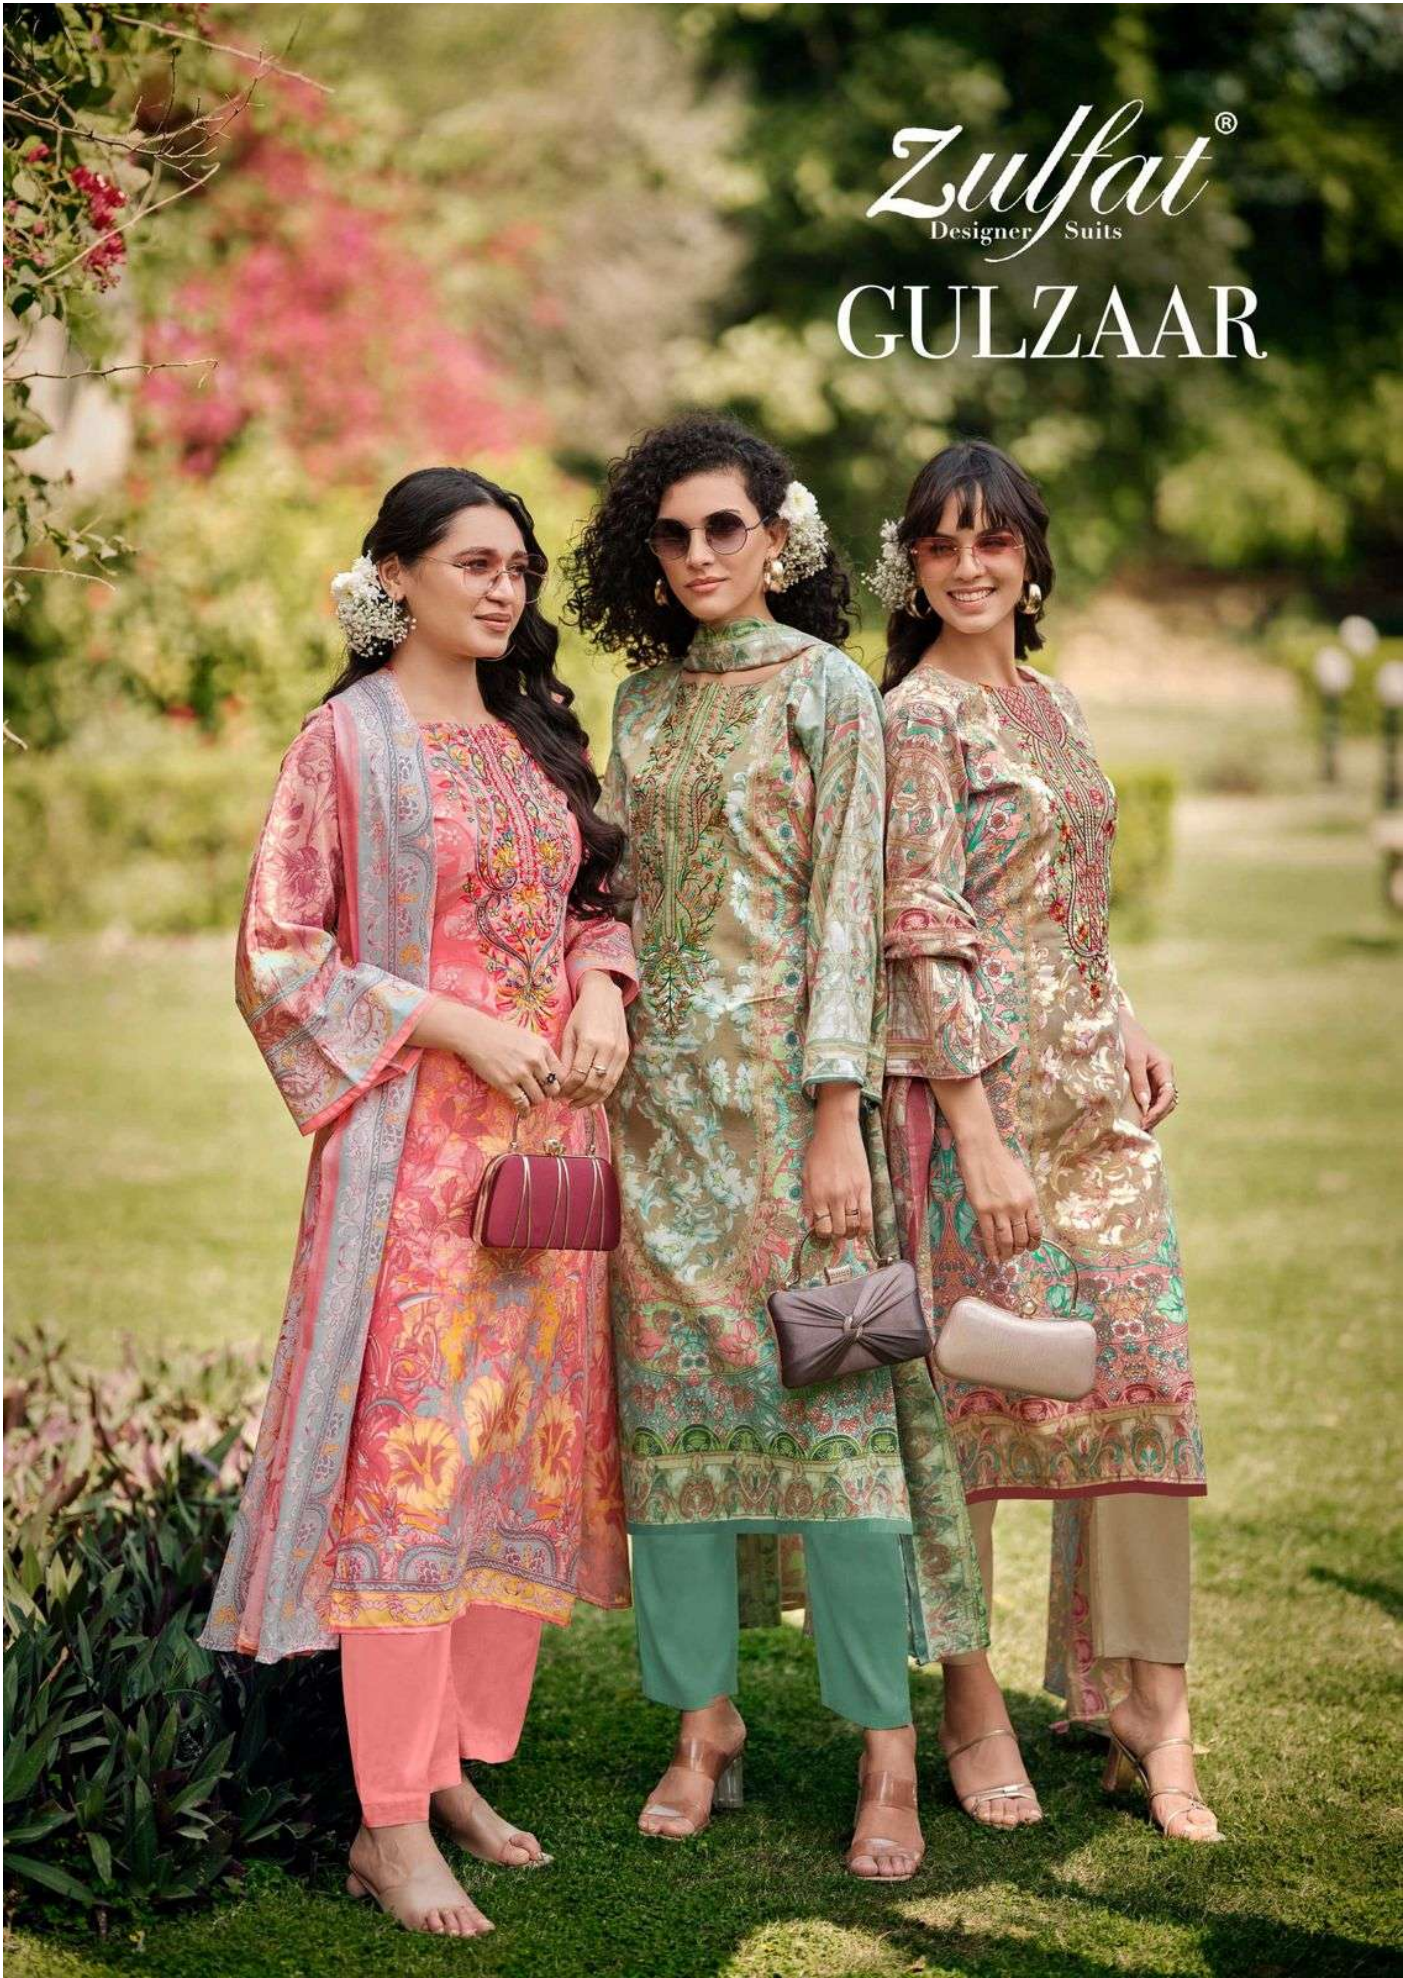

*Zulfat*<sup>®</sup>  
Designer Suits  
GULZAAR

*Zulfat*<sup>®</sup>  
Designers Suits

SECRET OF MY COURAGE  
— Faith in my self —  
640-005

•640-004•

SECRET BEHIND THE DECENCY

• Modest behaviour •

640-003

Zulfat®  
Designer Suits