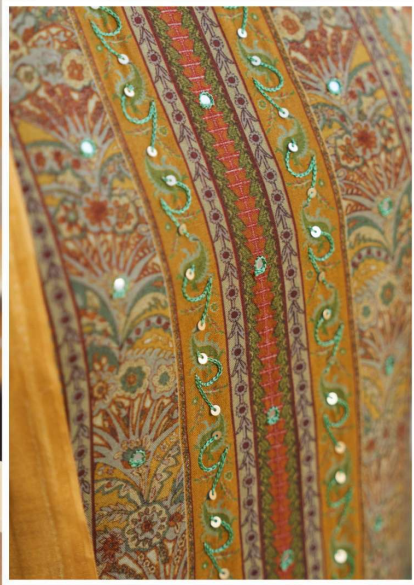

RUPALITM
FASHION TRENDS

Minimal and delicate work detail lends you an elegant and urban look for astound occasion

Minimal and delicate work detail lends you an elegant and urbane look to astonish occasion

Code-1103

RUPALI
FASHION TRENDS

When you see this dress, be assured, it would be the perfect, statement piece in your wardrobe.

Code-1105

RUPALI[®]
FASHION TRENDS

This festive season shine on with the newest trend: adorn these dresses with eternal grace.

Code-1106

RUPALI
FASHION TRENDS

This festive season, this festive season, shine on with the newest trend, adorn these dresses with eternal grace!

Code-1106

Kimberly

DESIGN	PRICE	DESCRIPTION
1101	1351/-	TOP PURE MUSLIN DIGITAL PRINTED (HEAVY NOTE HANDWORK)
1102	1351/-	
1103	1351/-	DUPATTA PURE MUSLIN DUPATTA DIGITAL PRINTED
1104	1351/-	
1105	1351/-	BOTTOM HEAVY MUSLIN DYIENG
1106	1351/-	