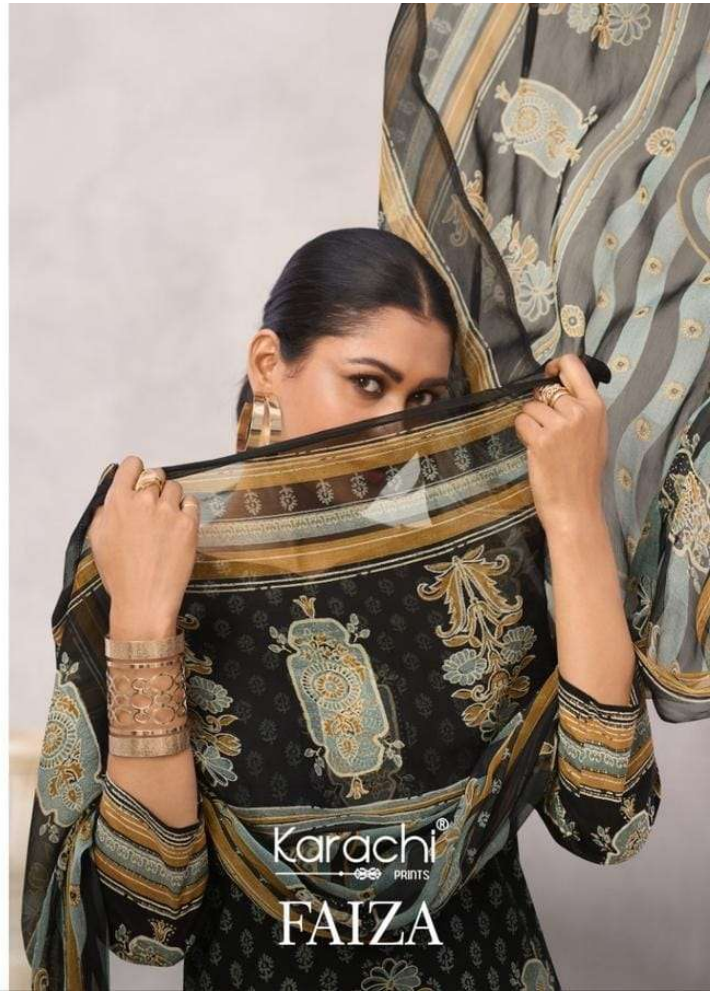

Karachi®
PRINTS

86002

~TOP~
PURE GEMRIC DIGITAL PRINT WITH
ELEGANT EMBROIDERY WORK
~BOTTOM~
COTTON DYED
~DUPATTA~
PURE BEMBERG CHIFFON DIGITALLY PRINTED

Product By

Karachi®
PRINTS

Karachi®
PRINTS
FAIZA

86001