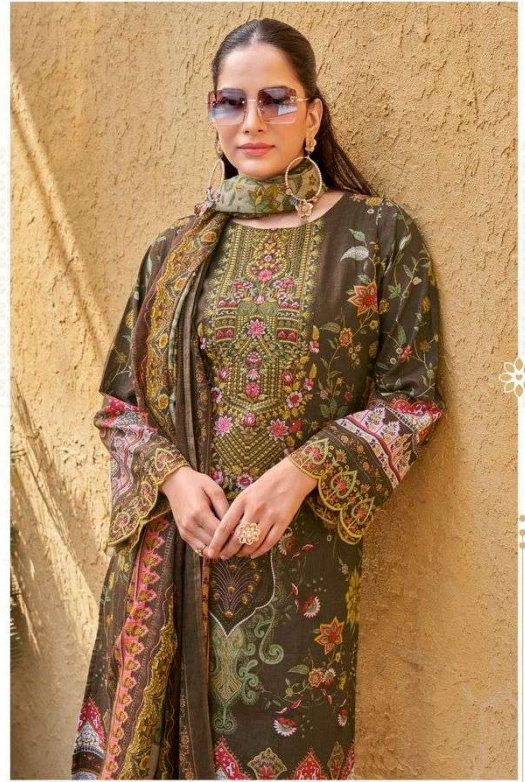

KHADIZA

Premium Lawn Collection

خدیجہ

Shree[®]
FABS

D.No-107

"Wear a Story. Weave a Dream"

D.No-108

"The Soul of India in Every Fabric"

Shree[®]
FABS

D.No-103

"Wear a Story. Weave a Dream"

D.No-106

ETHNIC ELEGANCE

"From the Hands of Weavers, to the Hearts of Women"

"Fiesta Elegance Ethnic Charm"

• D.No-104

Shree[®]
FABS

D.No-101

"Wear a Story. Weave a Dream"

"Ethnic Love. Modern Aisire"

Shree®
FABS

GRACE THAT
Blossoms
IN EVERY DRAPE

00-101

00-102