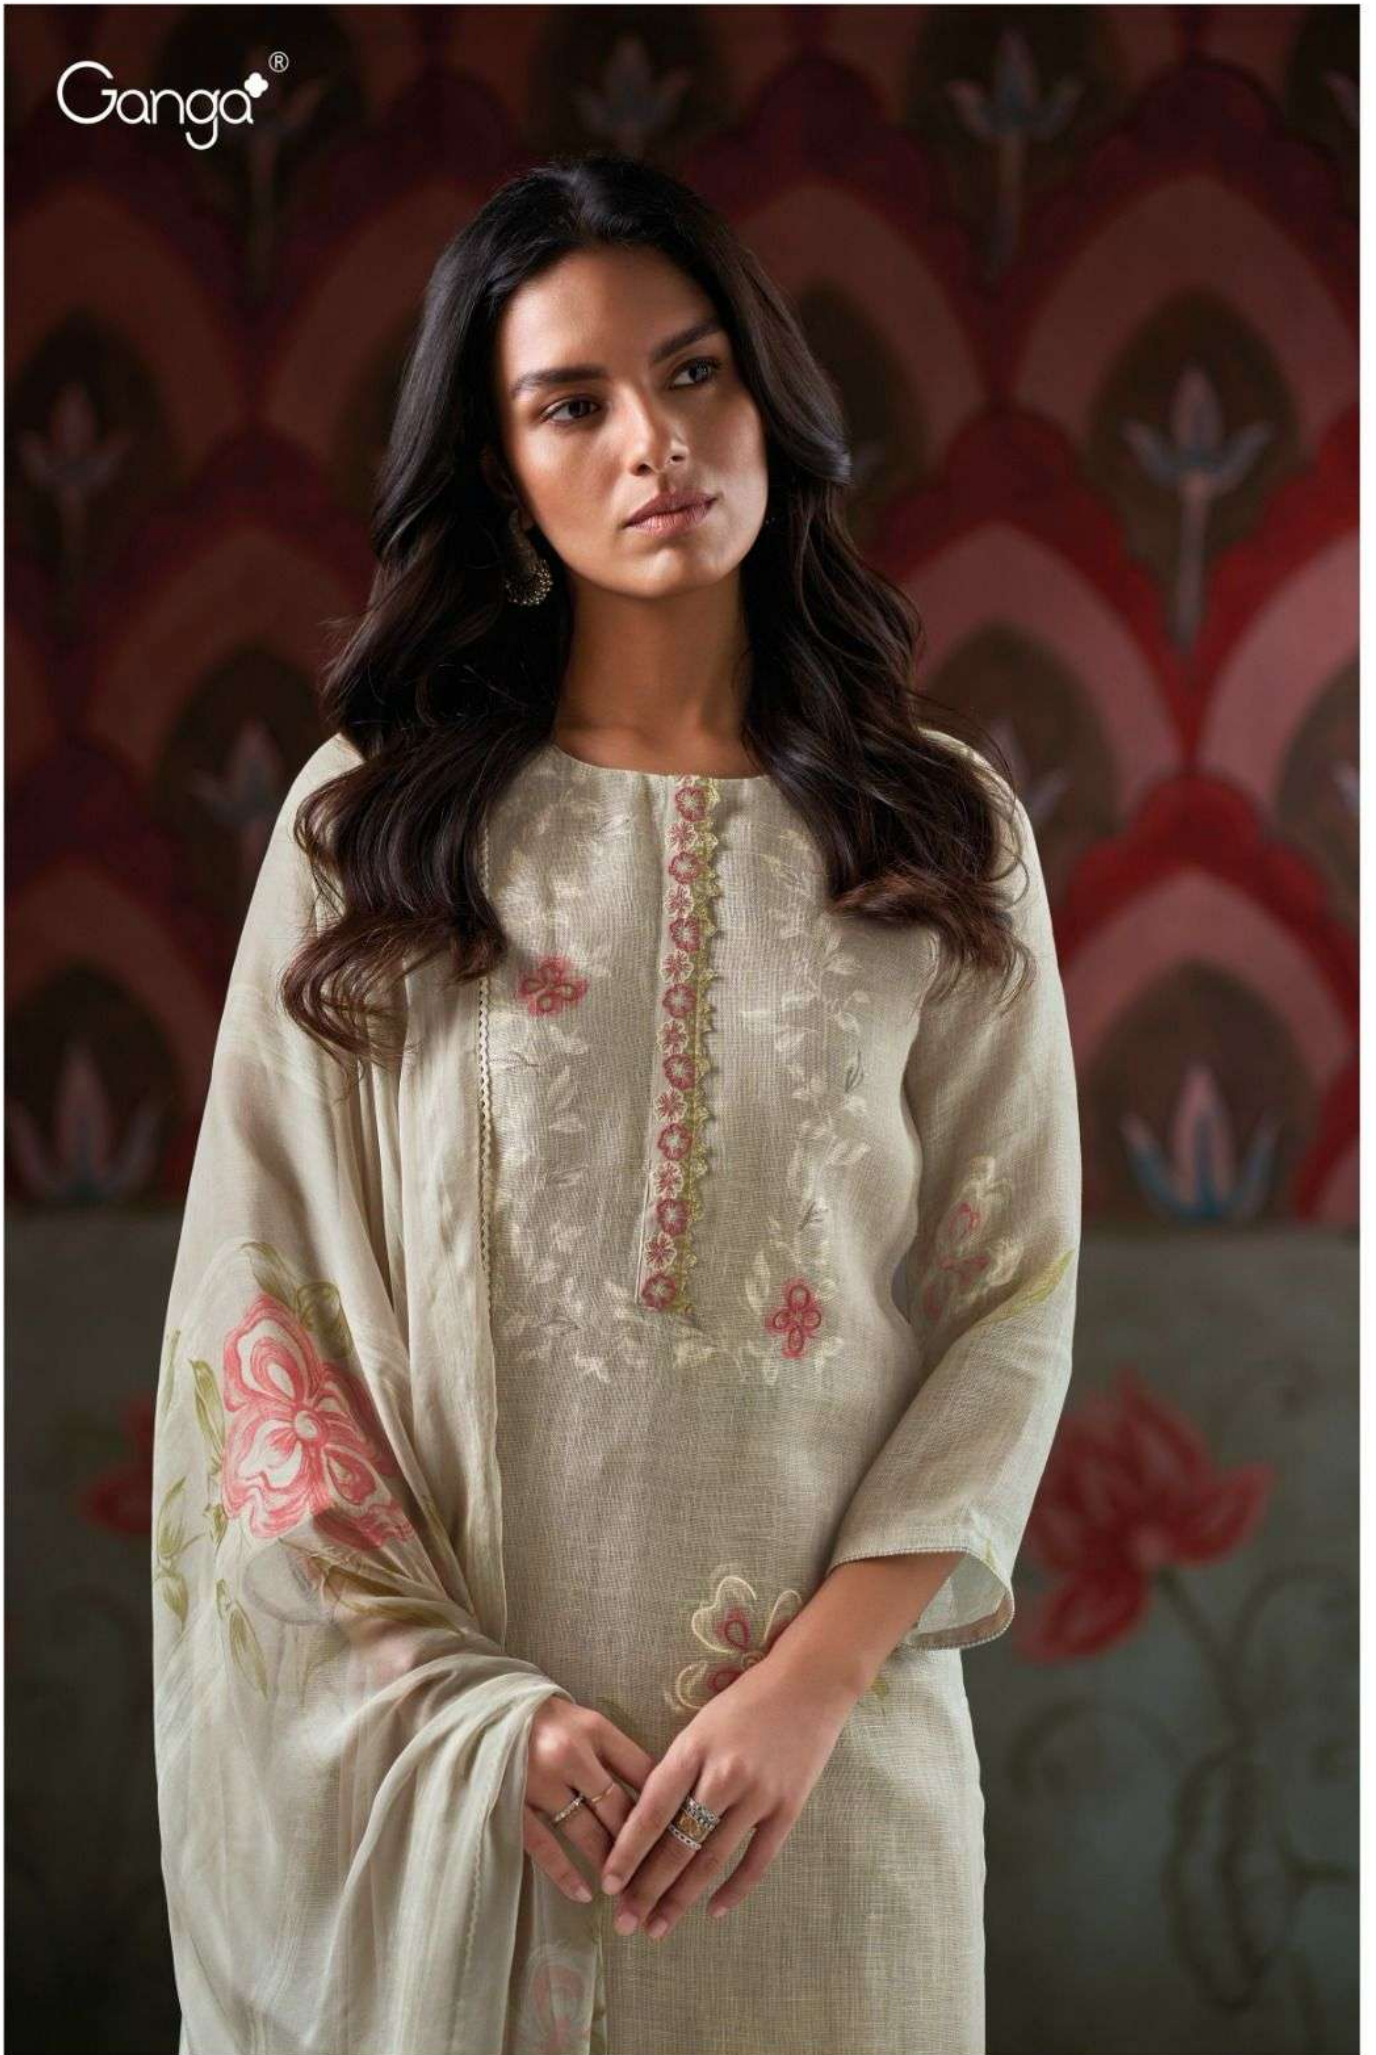

Ganga®

S3406-A

S3406-A

S3406-B

S3406-C

S3406-D

Ganga®
Carina
S3406- A/B/C/D

Ganga®

S3406-C

Ganga®

Ganga®

PRODUCT NAME	CARINA
D.NO.	S3406
DESCRIPTION	<p>TOP PREMIUM PURE LINEN PRINTED WITH HAND EMBROIDERY, EMBROIDERY LACE ON NECK, SCHIFFLI EMBROIDERY ON DAMAN.</p> <p>BOTTOM PREMIUM COTTON SOLID COLOUR</p> <p>DUPATTA PREMIUM PURE CHIFFON PRINTED WITH CROCHET LACE BORDER.</p>
HSN CODE	520851
WHOLESALE PRICE	2345/- EACH+GST(EXTRA)