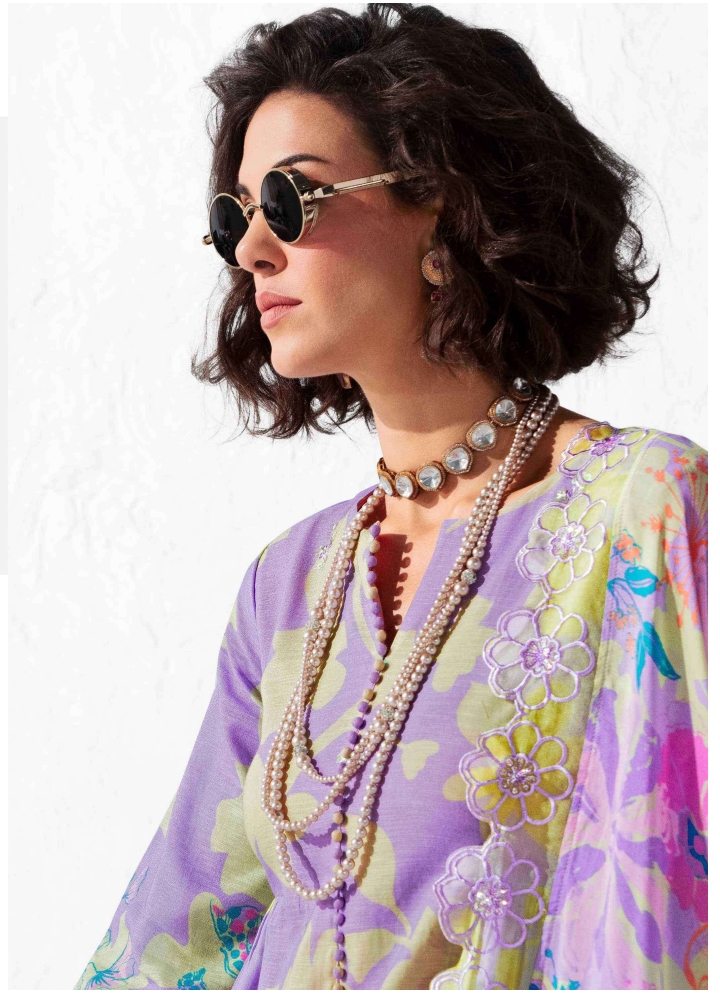

Heer

ICON

HEER

9601

HEER

PIZZAZZ

an energetic burst of charisma, igniting the atmosphere with vibrant positivity.

9606

Heer

9605
»»

HEER

9602

HEER
» 9604

Heer

PANACHE

the flamboyant spirit that turns heads and sparks admiration.

9604

Heer
ICON

FASHION

a living, breathing entity that weaves tales of

culture, identity, and expression. <<<

HEER
ICON

TOP

PURE LINEN WITH DIGITAL PRINT EMBROIDERY
BUTTIS ON FRONT AND SCALLOPED FLORAL
EMBROIDERED BORDER FOR HEMLINE AND SLEEVE