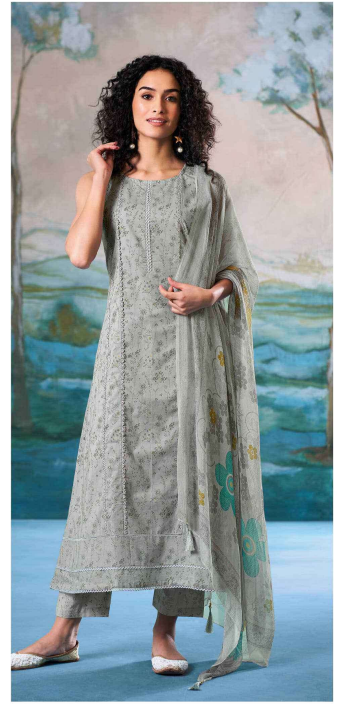

10248

Reyna®
Kirti
कीर्ति