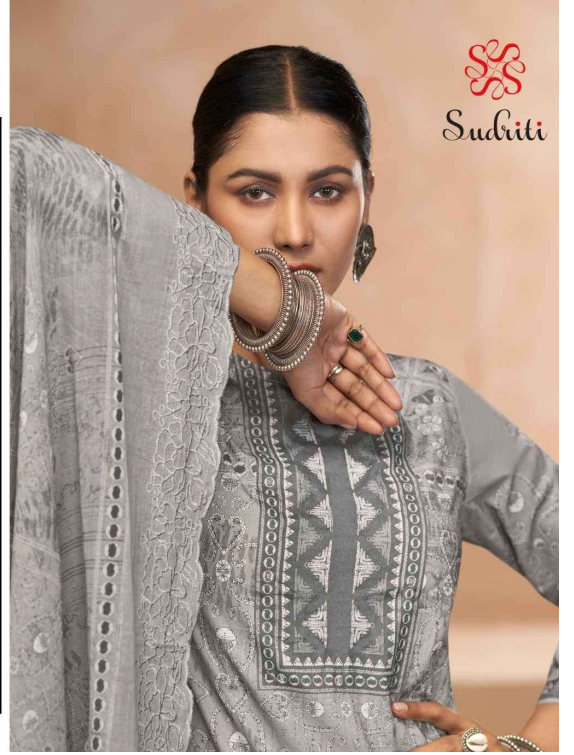

RATE LIST

H S N CODE - 520851

DESIGN NO

1185 - 1195

1140 - 1132

1174 - 1165

DESCRIPTION

TOP - PURE COTTON LAWN DIGITAL PRINT WITH HAND WORK

BOTTOM - COTTON

**DUPATTA - PURE COTTON DIGITAL PRINT WITH
EMBROIDERY DUPATTA AND CUT WORK**

{ RATE }
RS, 1195/- }