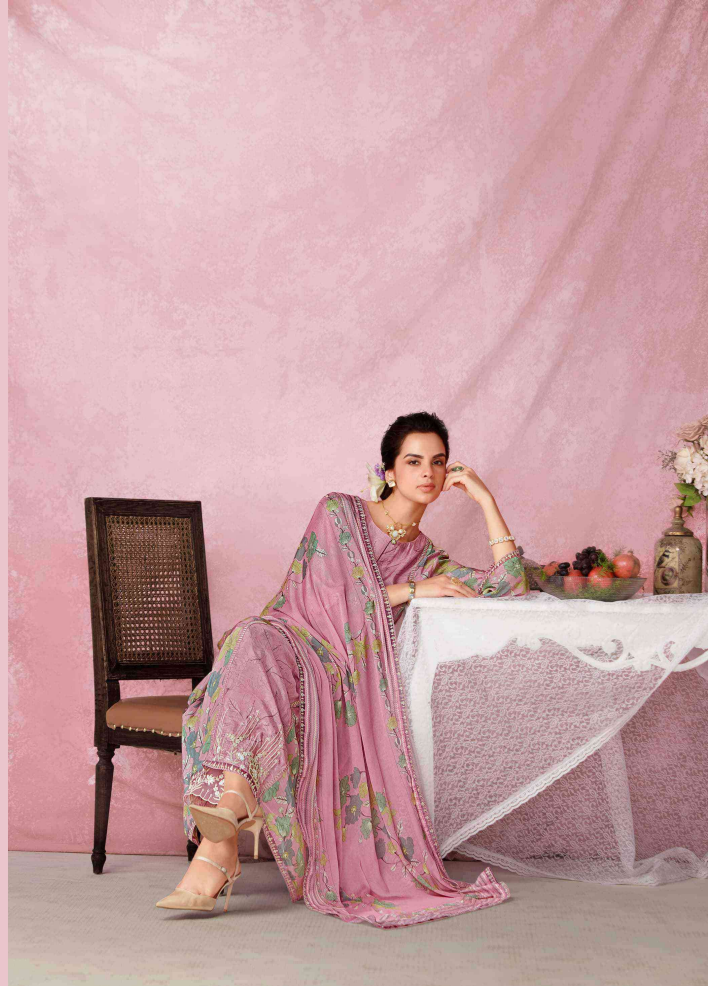

Heer

BY KIMORA

TULIP

TOP

PURE MUSLIN WITH DIGITAL PRINT AND DORI SEQ EMBROIDERY
WITH PATCH ON FRONT PANEL, SCALLOPED EMBROIDERY
ORGANZA BORDER ON SLEEVES AND HEMLINE

DUPATTA

PURE CHINNON WITH DIGITAL PRINT AND FOUR SIDE
SCALLOPED DORI EMBROIDERY ORGANZA BORDER

BOTTOM

PURE MUSLIN HEAVY WITH DORI SEQ EMBROIDERY
ORGANZA BORDER

kimora