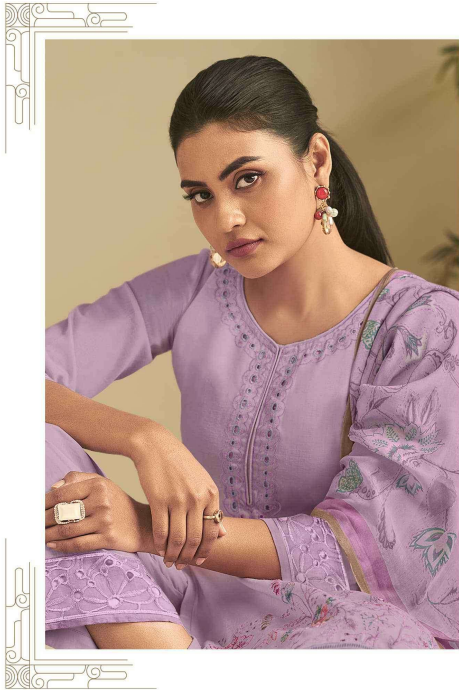

Reyna

CODE
10104