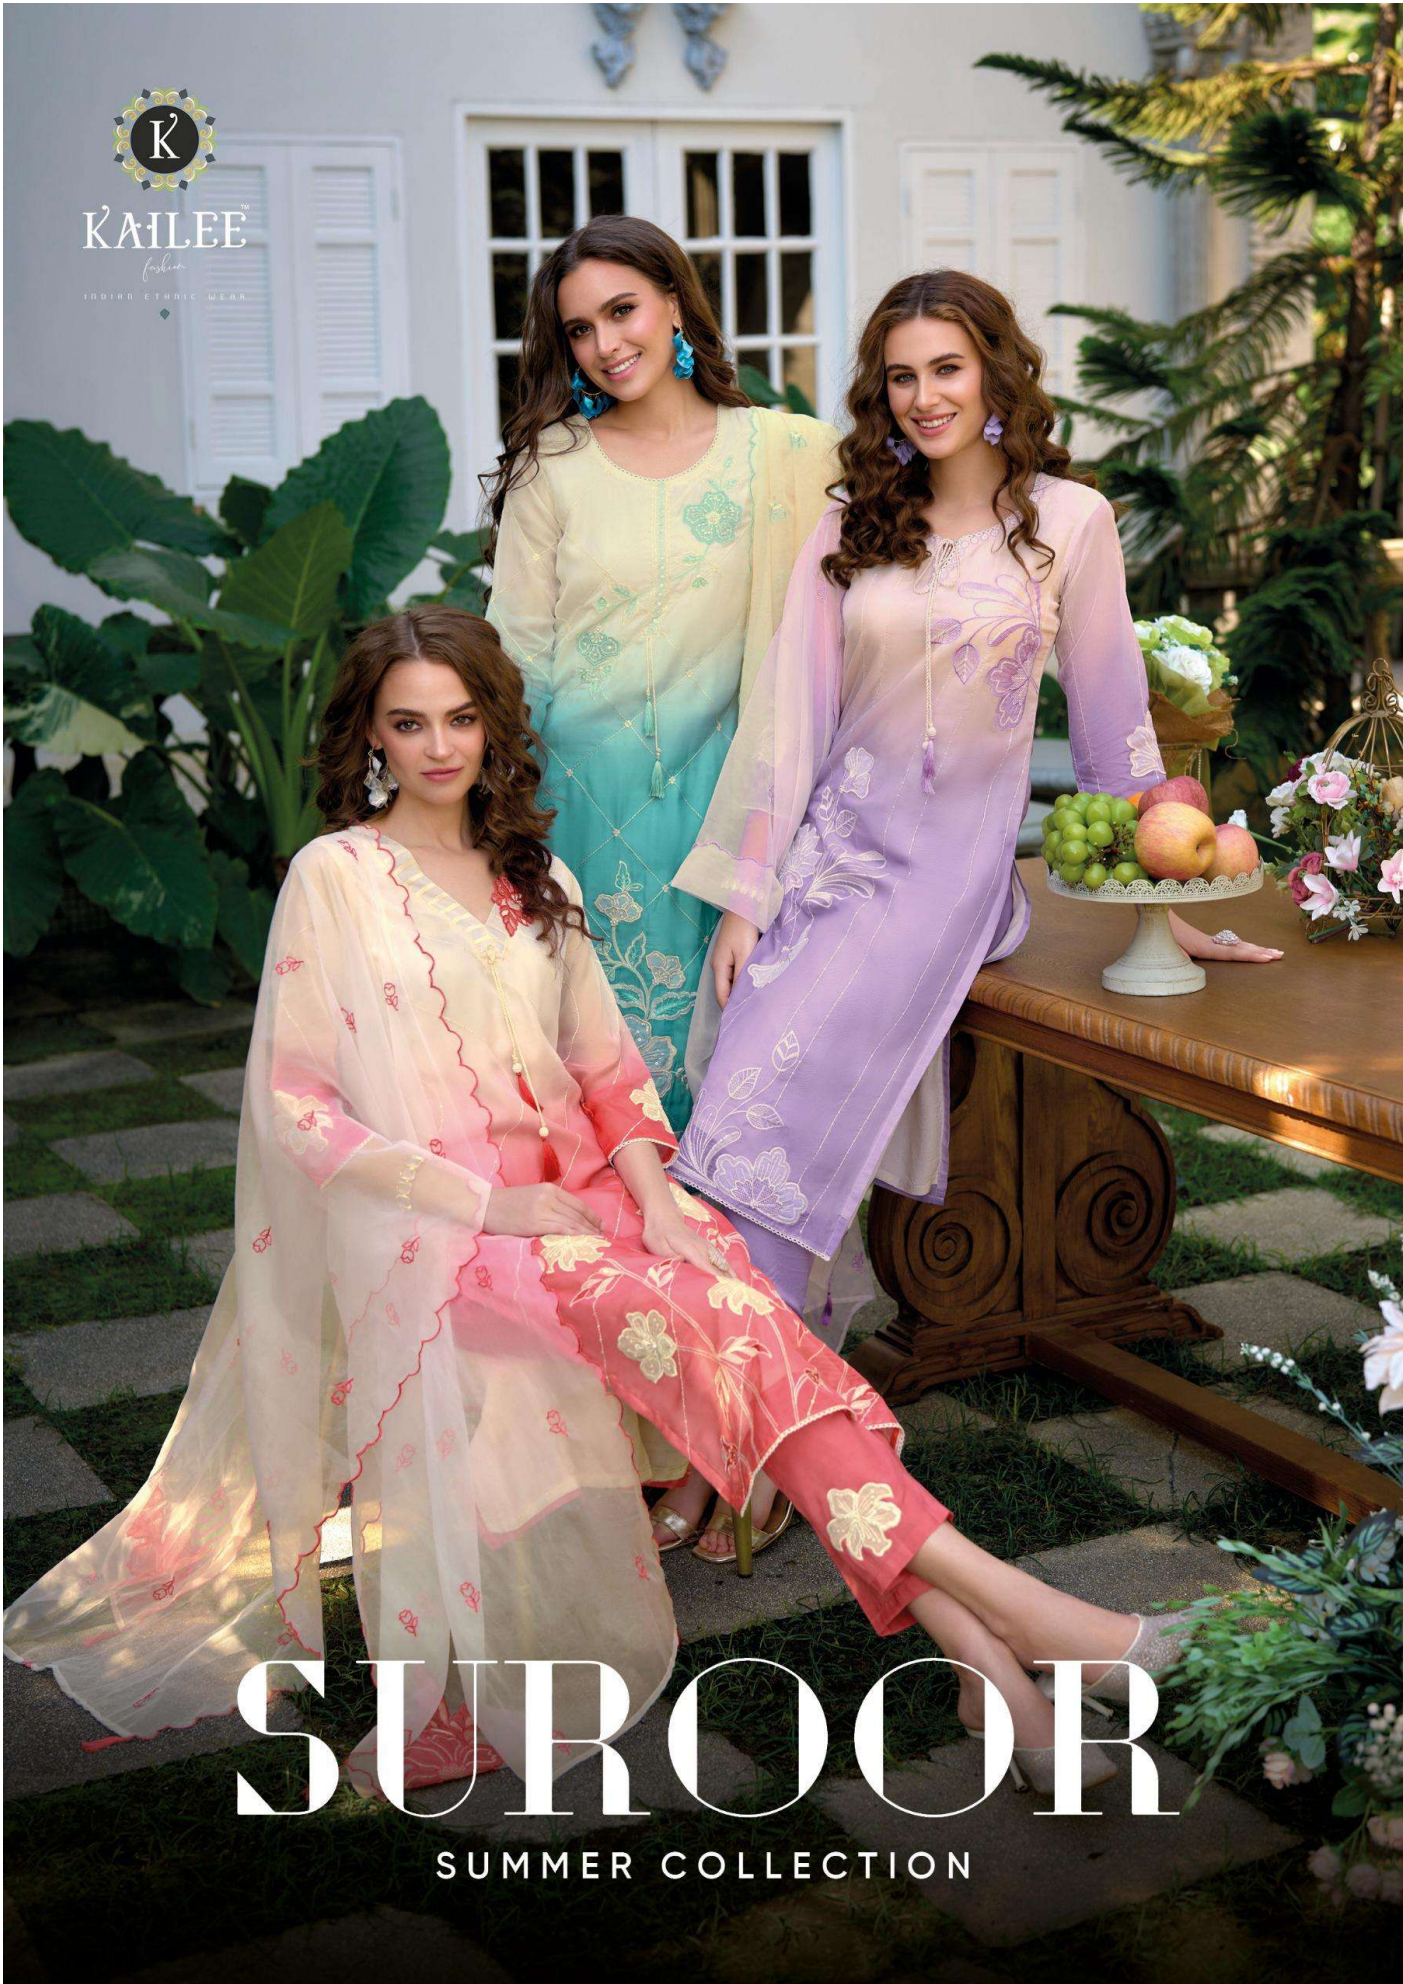

KAILEE™

fashion

INDIAN ETHNIC WEAR

# SUROOR

SUMMER COLLECTION

43002

KAILEE™

*fashion*

INDIAN ETHNIC WEAR

43001

43002