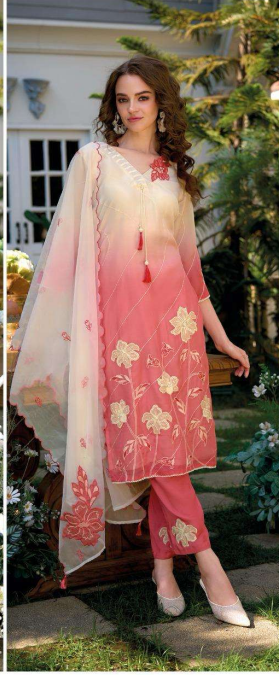

# SUROOR

SUMMER COLLECTION

43002

KAILEE™

*fashion*

INDIAN ETHNIC WEAR

43001

43002