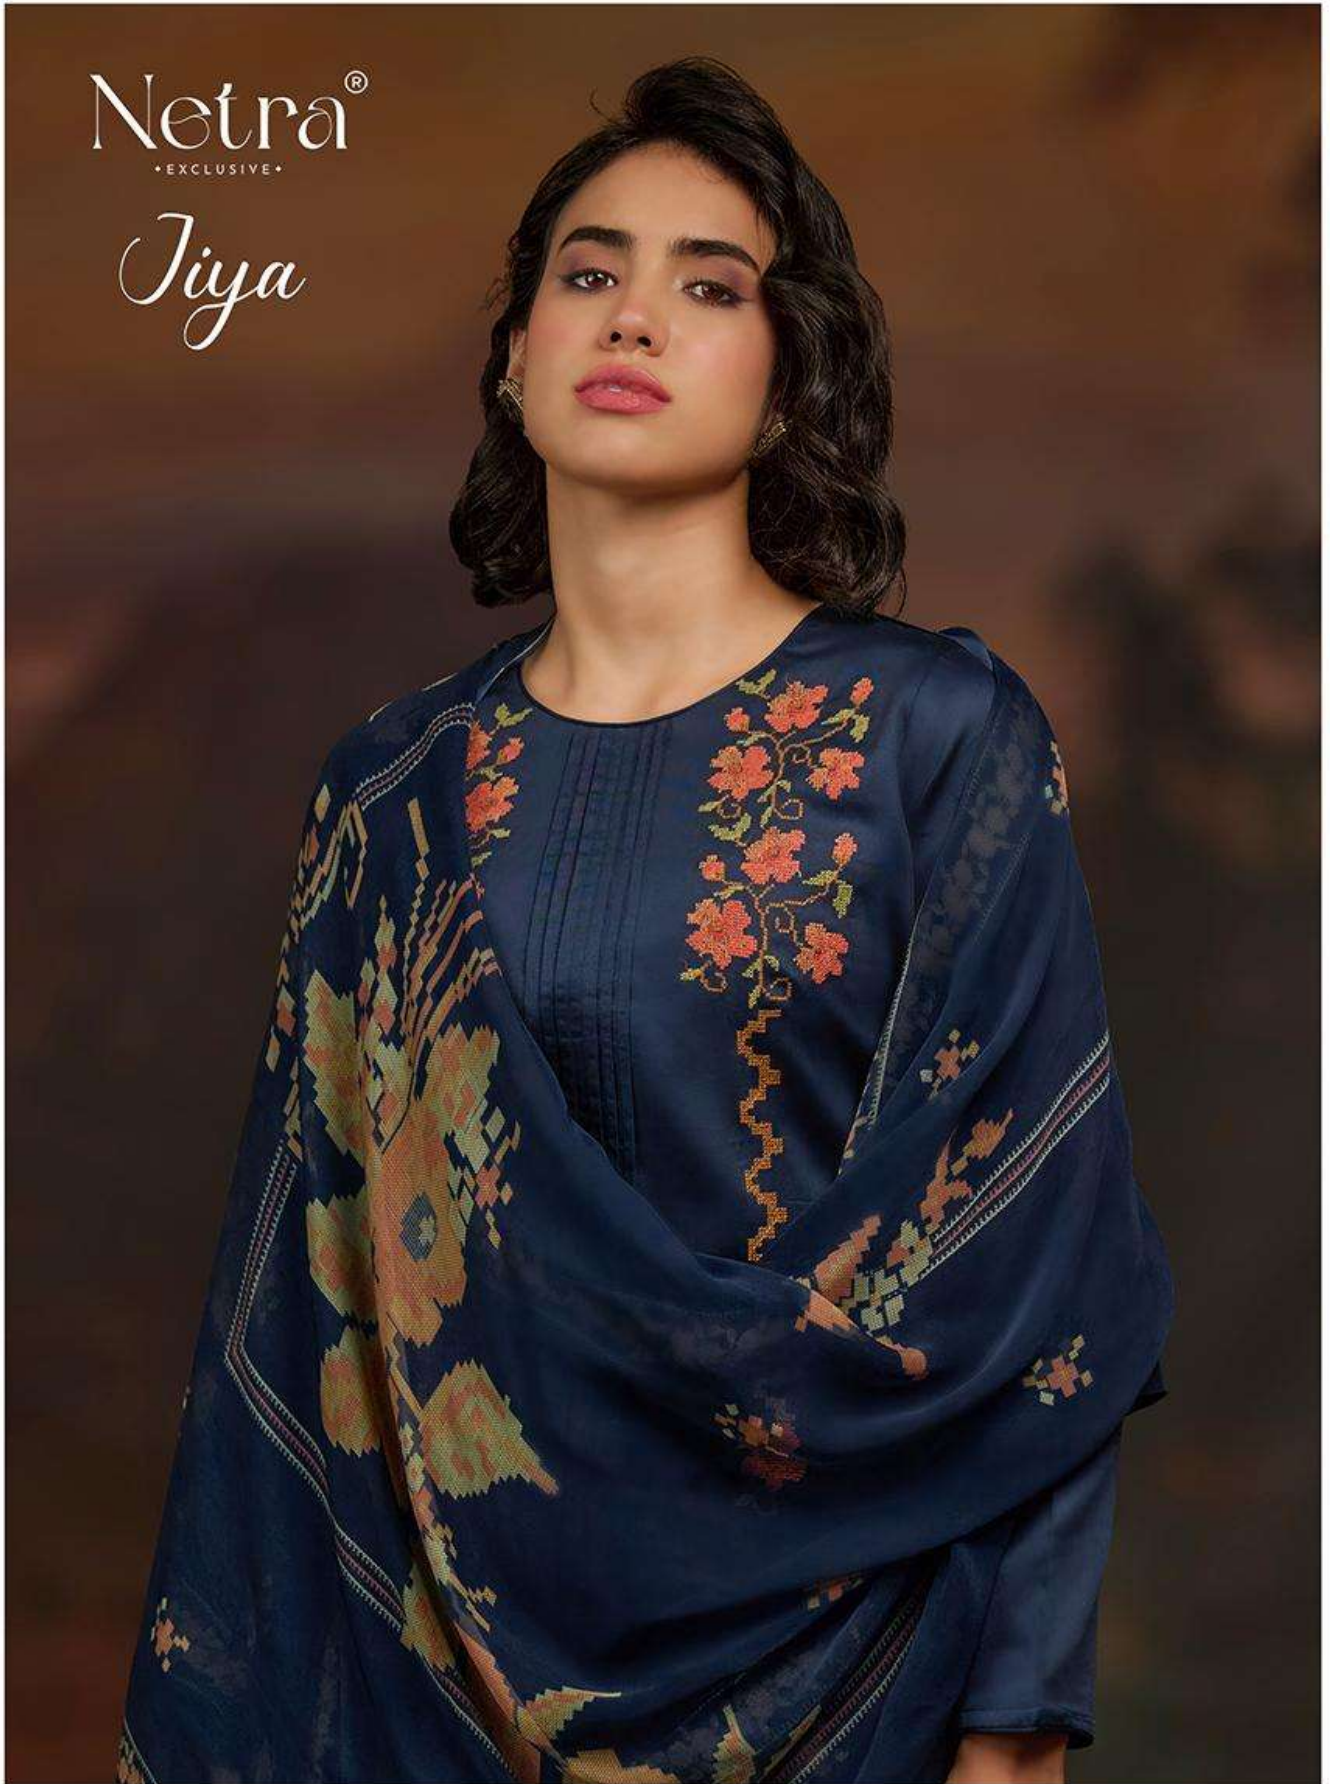

~ TOP ~

PREMIUM COTTON SILK SOLID
WITH EMBROIDERY

~ BOTTOM~

PREMIUM COTTON SILK
SOLID COLOUR

~ DUPATTA ~

PURE CHIFFON DIGITAL PRINT

Netra[®]
+EXCLUSIVE+

Jiya