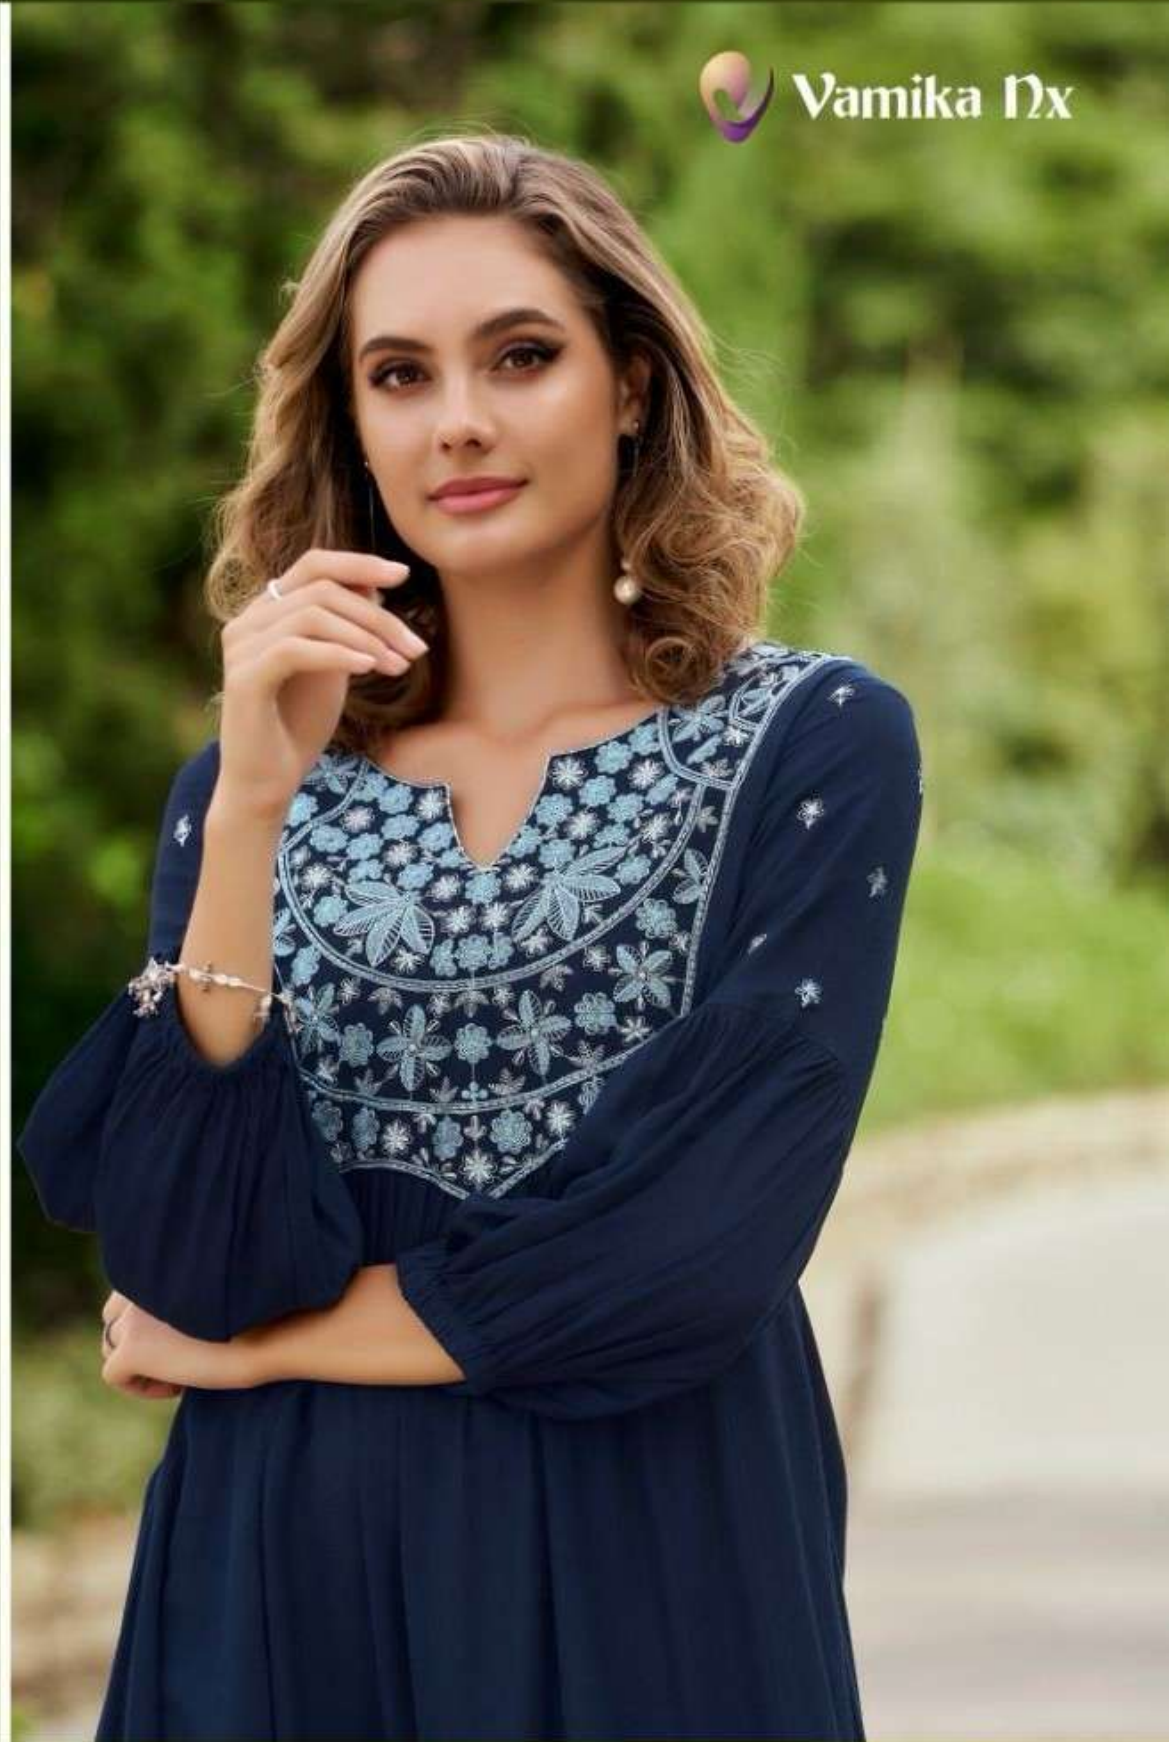

RANG MAHAAL VOL-3

Vamika Nx