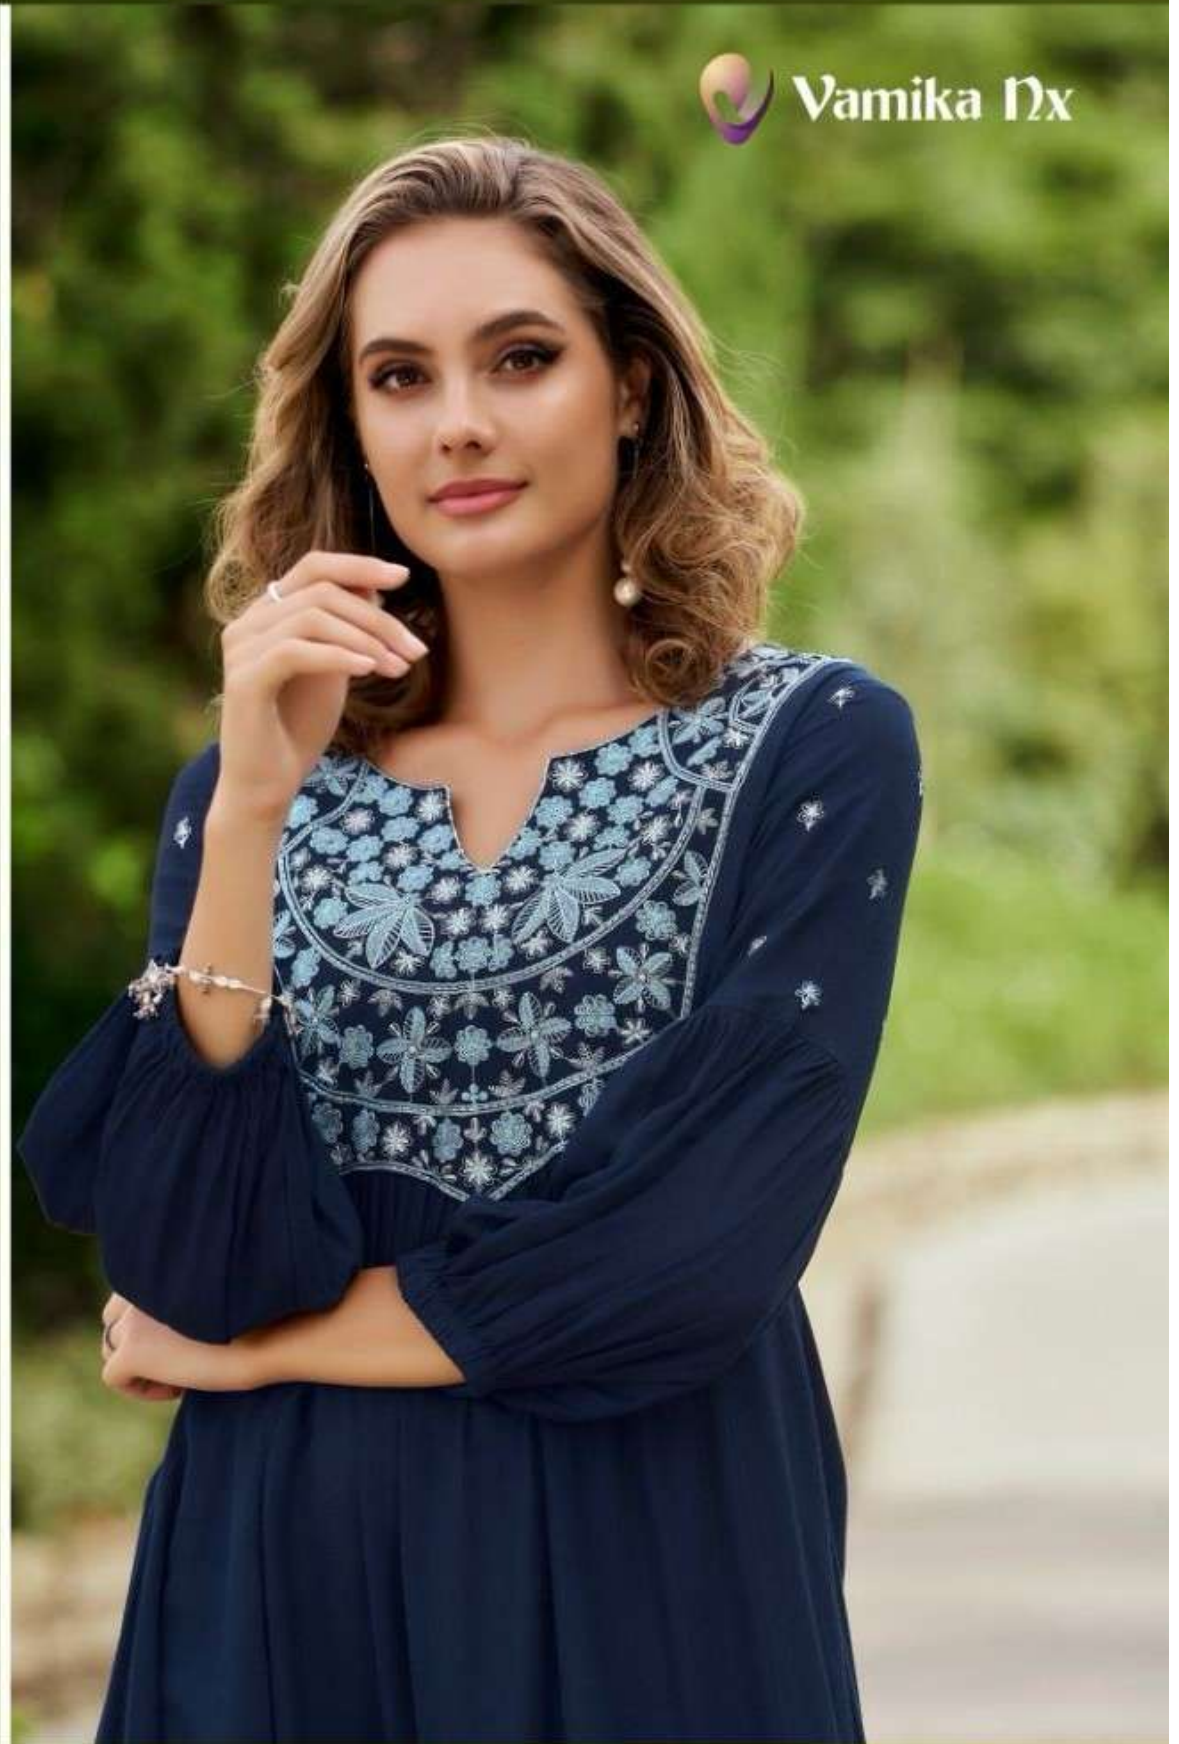

RANG MAHAAL VOL-3

Vamika Dx