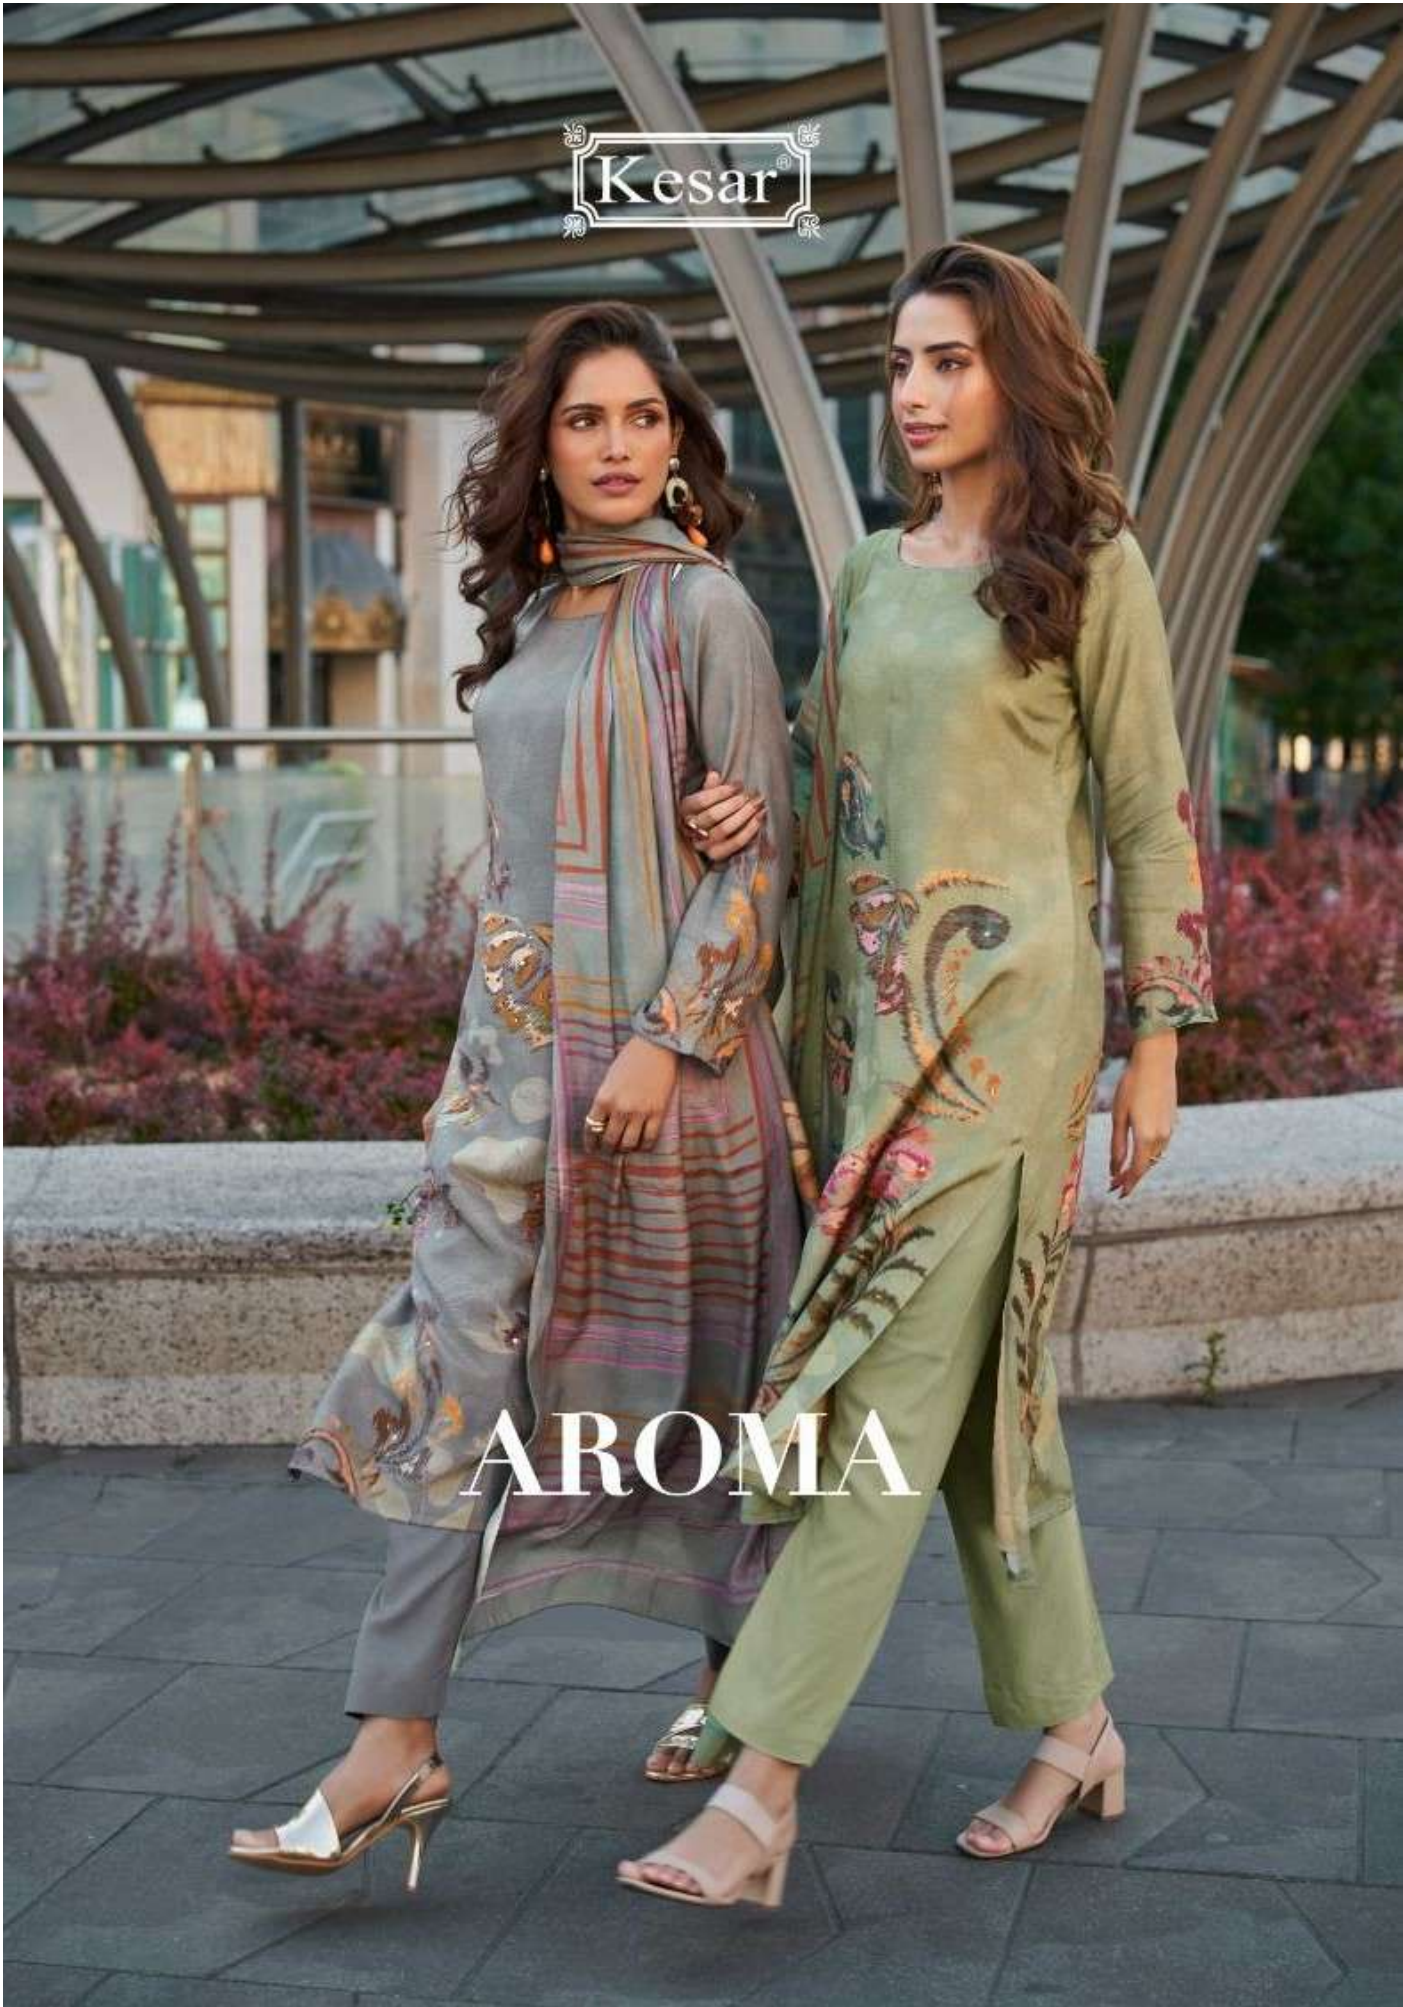

Kesar®

AROMA