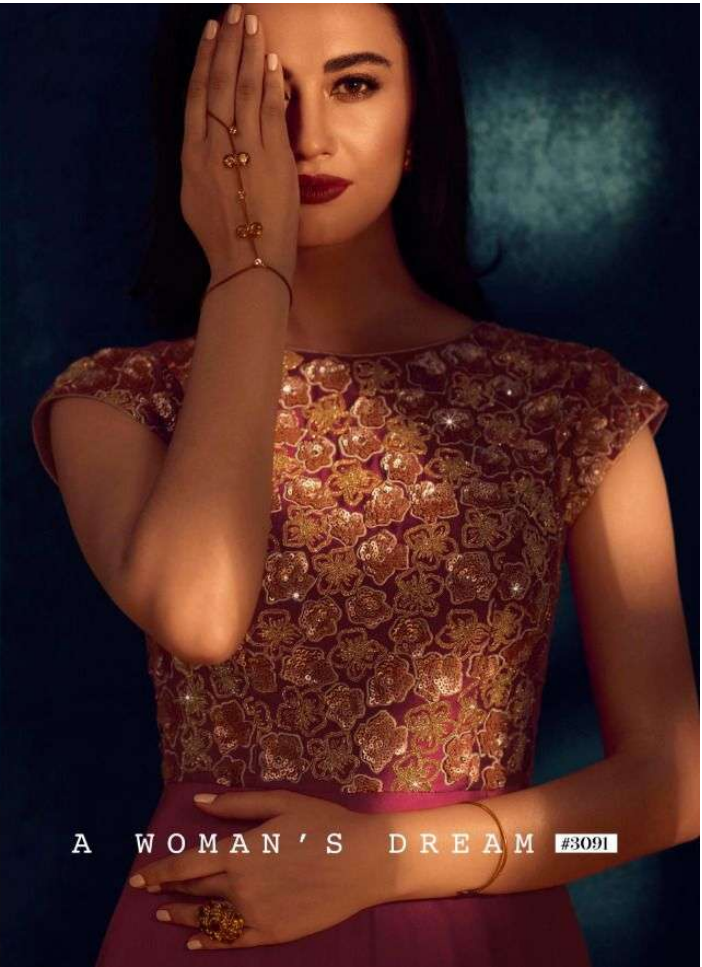

nakkashi
ETHNIC PERFECTION AT ITS FINEST

#3091

nakkashi
ESTABLISHED 1988

© 2018 Nakkaashi. All rights reserved. For more information, visit us at www.nakkashi.com

CRIMSON TIE

#3091

FESTIVE RED COLOUR
MODAL SATIN DOWN HAVING
LEATHER SOUL WORK
ON IT PAIRED WITH
MATCHING CHIFFON BLOUSE

With beauty in a wonderful garment, wedding, count on us to bring the drama to dream.

nakkashi
ETHEREAL PRODUCTIONS BY PUNJABI

CRIMSON TIDE

#3091