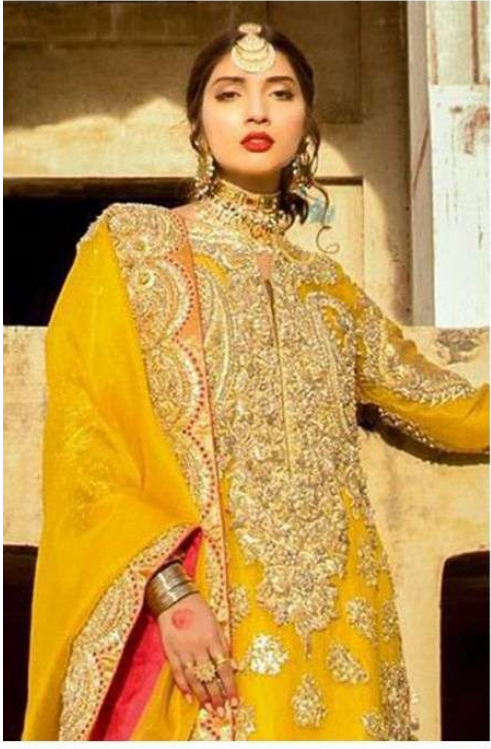

ZARQASH<sup>®</sup>  
A BRAND BY KOTNIC

Z-2098

**Top - Fox georgette  
heavy embroidered**  
**Inner Bottom - Heavy santoon  
with emb lace**  
**Dupatta - Fox georgette  
four side emb lace**

ZAROASH  
A BRAND BY KATANA

ZARQASH<sup>®</sup>  
A BRAND BY KOTNIC

Z-2098

**Top - Fox georgette  
heavy embroidered**  
**Inner Bottom - Heavy santoon  
with emb lace**  
**Dupatta - Fox georgette  
four side emb lace**