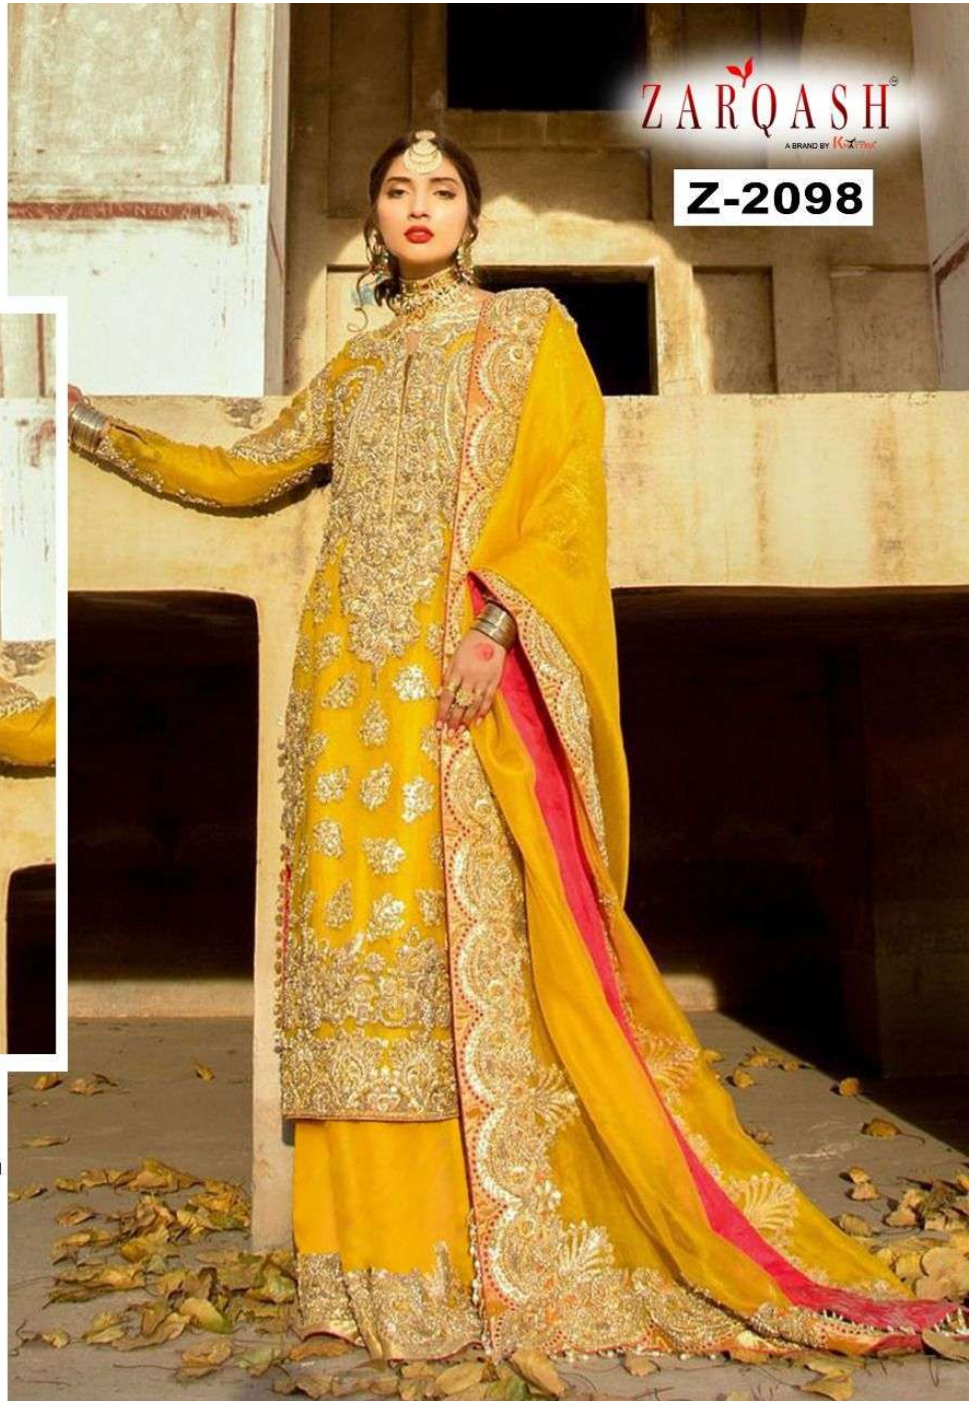

ZARQASH<sup>®</sup>  
A BRAND BY KOTNIC

Z-2098

**Top - Fox georgette  
heavy embroidered**  
**Inner Bottom - Heavy santoon  
with emb lace**  
**Dupatta - Fox georgette  
four side emb lace**

ZAROASH  
A BRAND BY KATANA

ZARQASH<sup>®</sup>  
A BRAND BY KOTNIC

Z-2098

**Top - Fox georgette  
heavy embroidered**  
**Inner Bottom - Heavy santoon  
with emb lace**  
**Dupatta - Fox georgette  
four side emb lace**