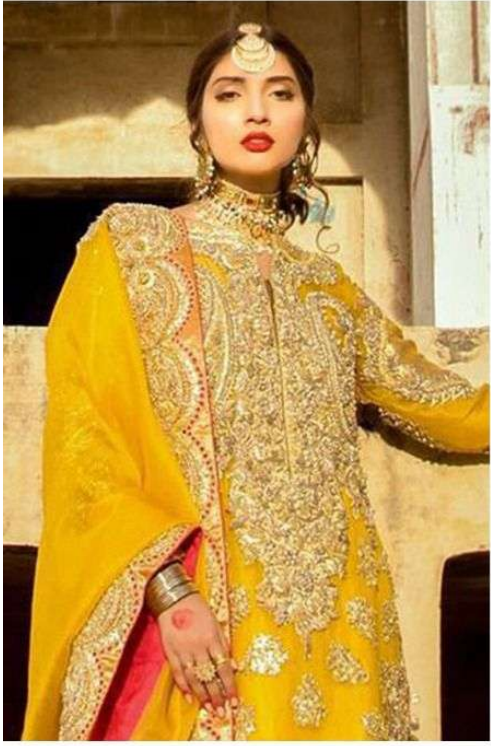

ZARQASH<sup>®</sup>  
A BRAND BY KOTNIC

Z-2098

**Top - Fox georgette  
heavy embroidered**  
**Inner Bottom - Heavy santoon  
with emb lace**  
**Dupatta - Fox georgette  
four side emb lace**

ZAROASH  
A BRAND BY KATANA

ZARQASH<sup>®</sup>  
A BRAND BY KOTNIC

Z-2098

**Top - Fox georgette  
heavy embroidered**  
**Inner Bottom - Heavy santoon  
with emb lace**  
**Dupatta - Fox georgette  
four side emb lace**