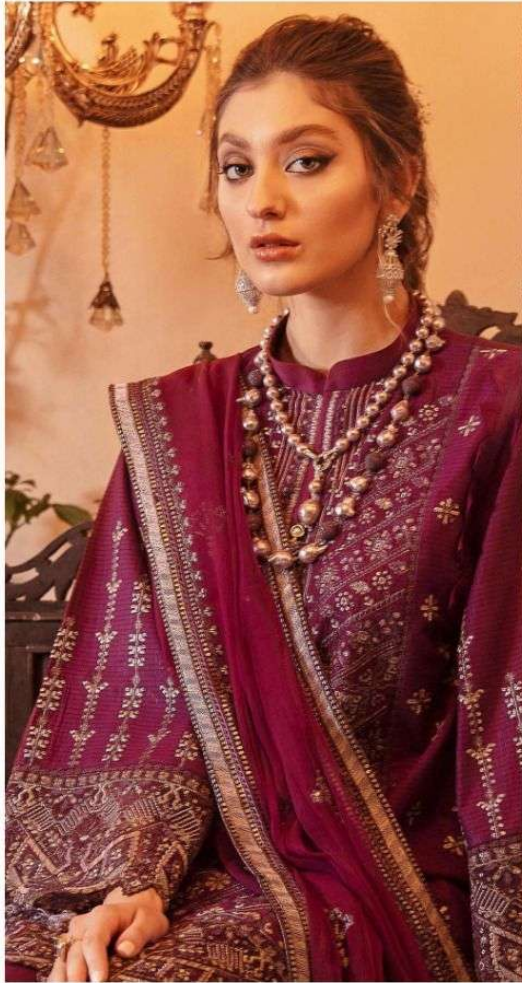

ASIM JOFA®

D.NO.
56081

TOP

FOX GEOGRT WITH FANCY EMBROIDERY
WORK WITH HEAVY CUTWORK DAMAN

BOTTOM

SANTOON

DUPATTA

CHINNONE WITH HAVEY EMBROIDERY WORK
WITH EMBROIDERY FANCY LESS BORDAR

ASIM JOFA®

TOP- FOX GEORGT HEAVY FANCY EMBROIDERY WORK
WITH HAVEY CUTWORK DAMAN

BOTTOM- SANTOON

DUPATTA - CHINNONE WITH HAVEY EMBROIDERY WORK
WITH EMBROIDERY FANCY LESS BORDAR

D.No. 56081

Ⓟ DRY CLEAN ONLY.
ⓧ DO NOT USE ANY BLEACH OR STAIN REMOVING CHEMICAL.
🧊 IRON THE FABRIC AT MODERATE TEMPERATURE.