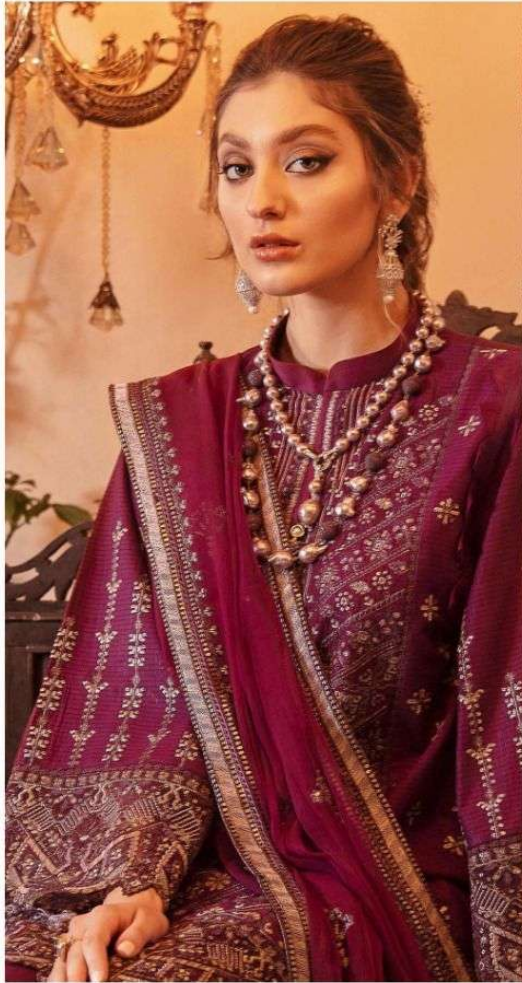

  
**ASIM JOFA®**

**D.NO.**  
56081

**TOP**

FOX GEOGRT WITH FANCY EMBROIDERY  
WORK WITH HEAVY CUTWORK DAMAN

**BOTTOM**

SANTOON

**DUPATTA**

CHINNONE WITH HAVEY EMBROIDERY WORK  
WITH EMBROIDERY FANCY LESS BORDAR

ASIM JOFA®

**TOP-** FOX GEORGT HEAVY FANCY EMBROIDERY WORK  
WITH HAVEY CUTWORK DAMAN

**BOTTOM-** SANTOON

**DUPATTA** - CHINNONE WITH HAVEY EMBROIDERY WORK  
WITH EMBROIDERY FANCY LESS BORDAR

D.No. 56081

Ⓟ DRY CLEAN ONLY.  
ⓧ DO NOT USE ANY BLEACH OR STAIN REMOVING CHEMICAL.  
🧊 IRON THE FABRIC AT MODERATE TEMPERATURE.