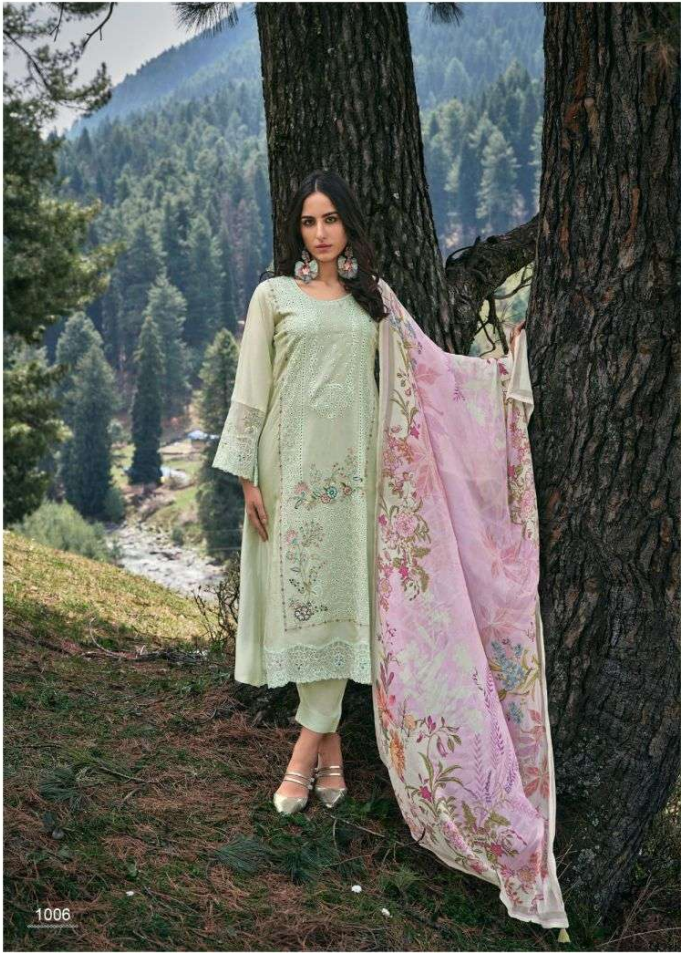

GULLJEE

Tareef

1003

Tareef

FABRICS DETAILS

: TOP :

PURE RUSSIAN SILK WITH EMBROIDERY

: BOTTAM :

PURE MUSLIN

: DUPATTA :

PURE CHINON DIGITAL PRINT

TOTAL DESIGN : 6

RATE :2199+GST

FLOW STAR Dress

1006

SANDLEAF Sea

FLOW STAR Dress 

1004

Tareef

1001

1002

1003

1004

1005