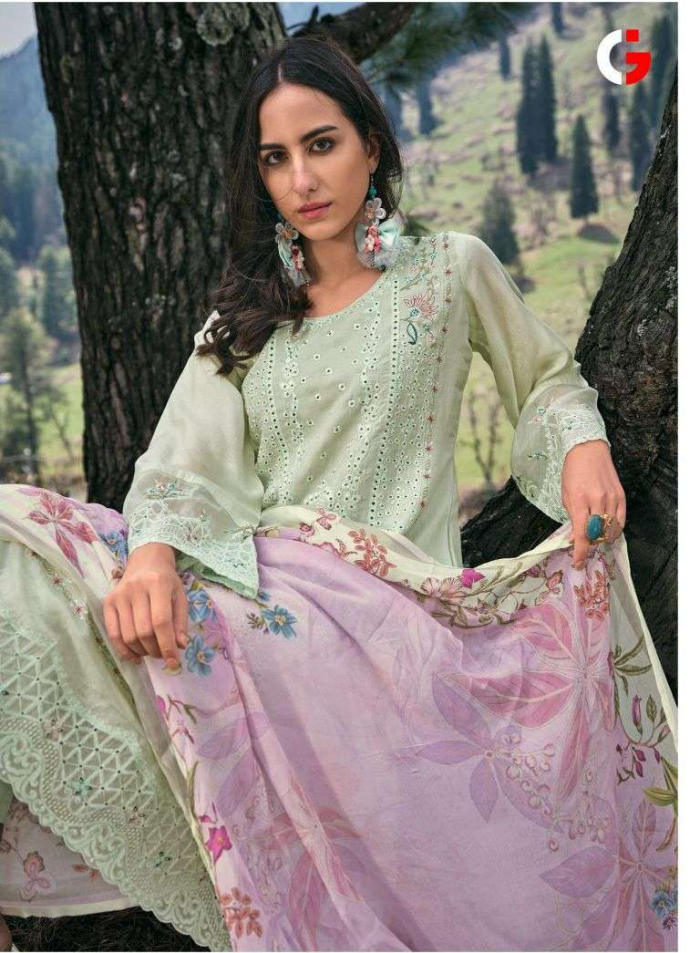

GULLJEE

Tareef

1003

Tareef

FABRICS DETAILS

: TOP :

PURE RUSSIAN SILK WITH EMBROIDERY

: BOTTAM :

PURE MUSLIN

: DUPATTA :

PURE CHINON DIGITAL PRINT

TOTAL DESIGN : 6

RATE :2199+GST

FLOW STAR Dress

1006

SANDLEAF Sea

FLOW STAR Dress 

1004

Tareef

1001

1002

1003

1004

1005