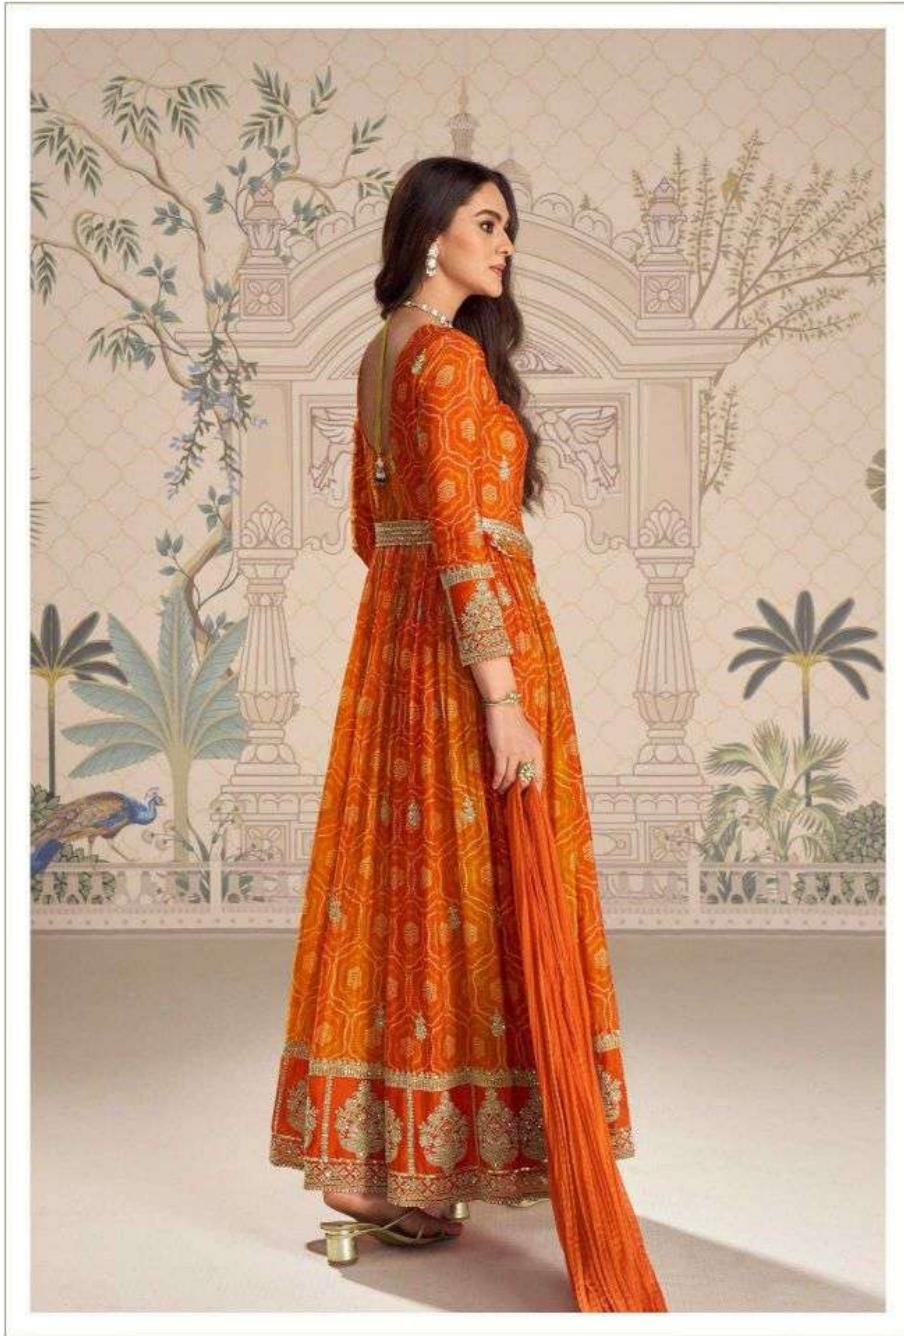

SAYURI
Designer

Sakshi

10141

Style is a way to say who you are without having to speak.

SAYURI[®]
Designer

SAYURI[®]
Designer

10140

SAYURI®
Designer

10139

Showcasing an unparalleled collection of season's best fashion trends!

SAYURI[®]
Designer

Sakshi

Dress is not just about designing;
it is about celebrating our cultural heritage and our incredible tradition.