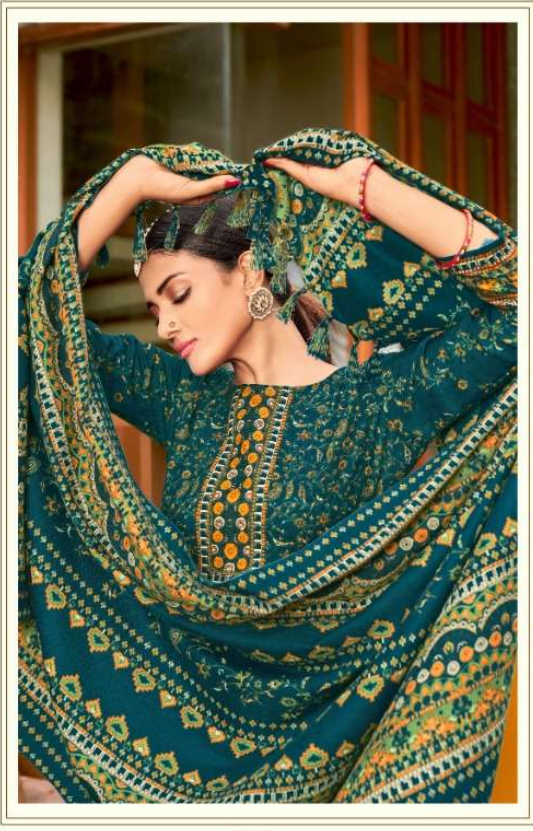

1002

GOLDEN MOMENT+