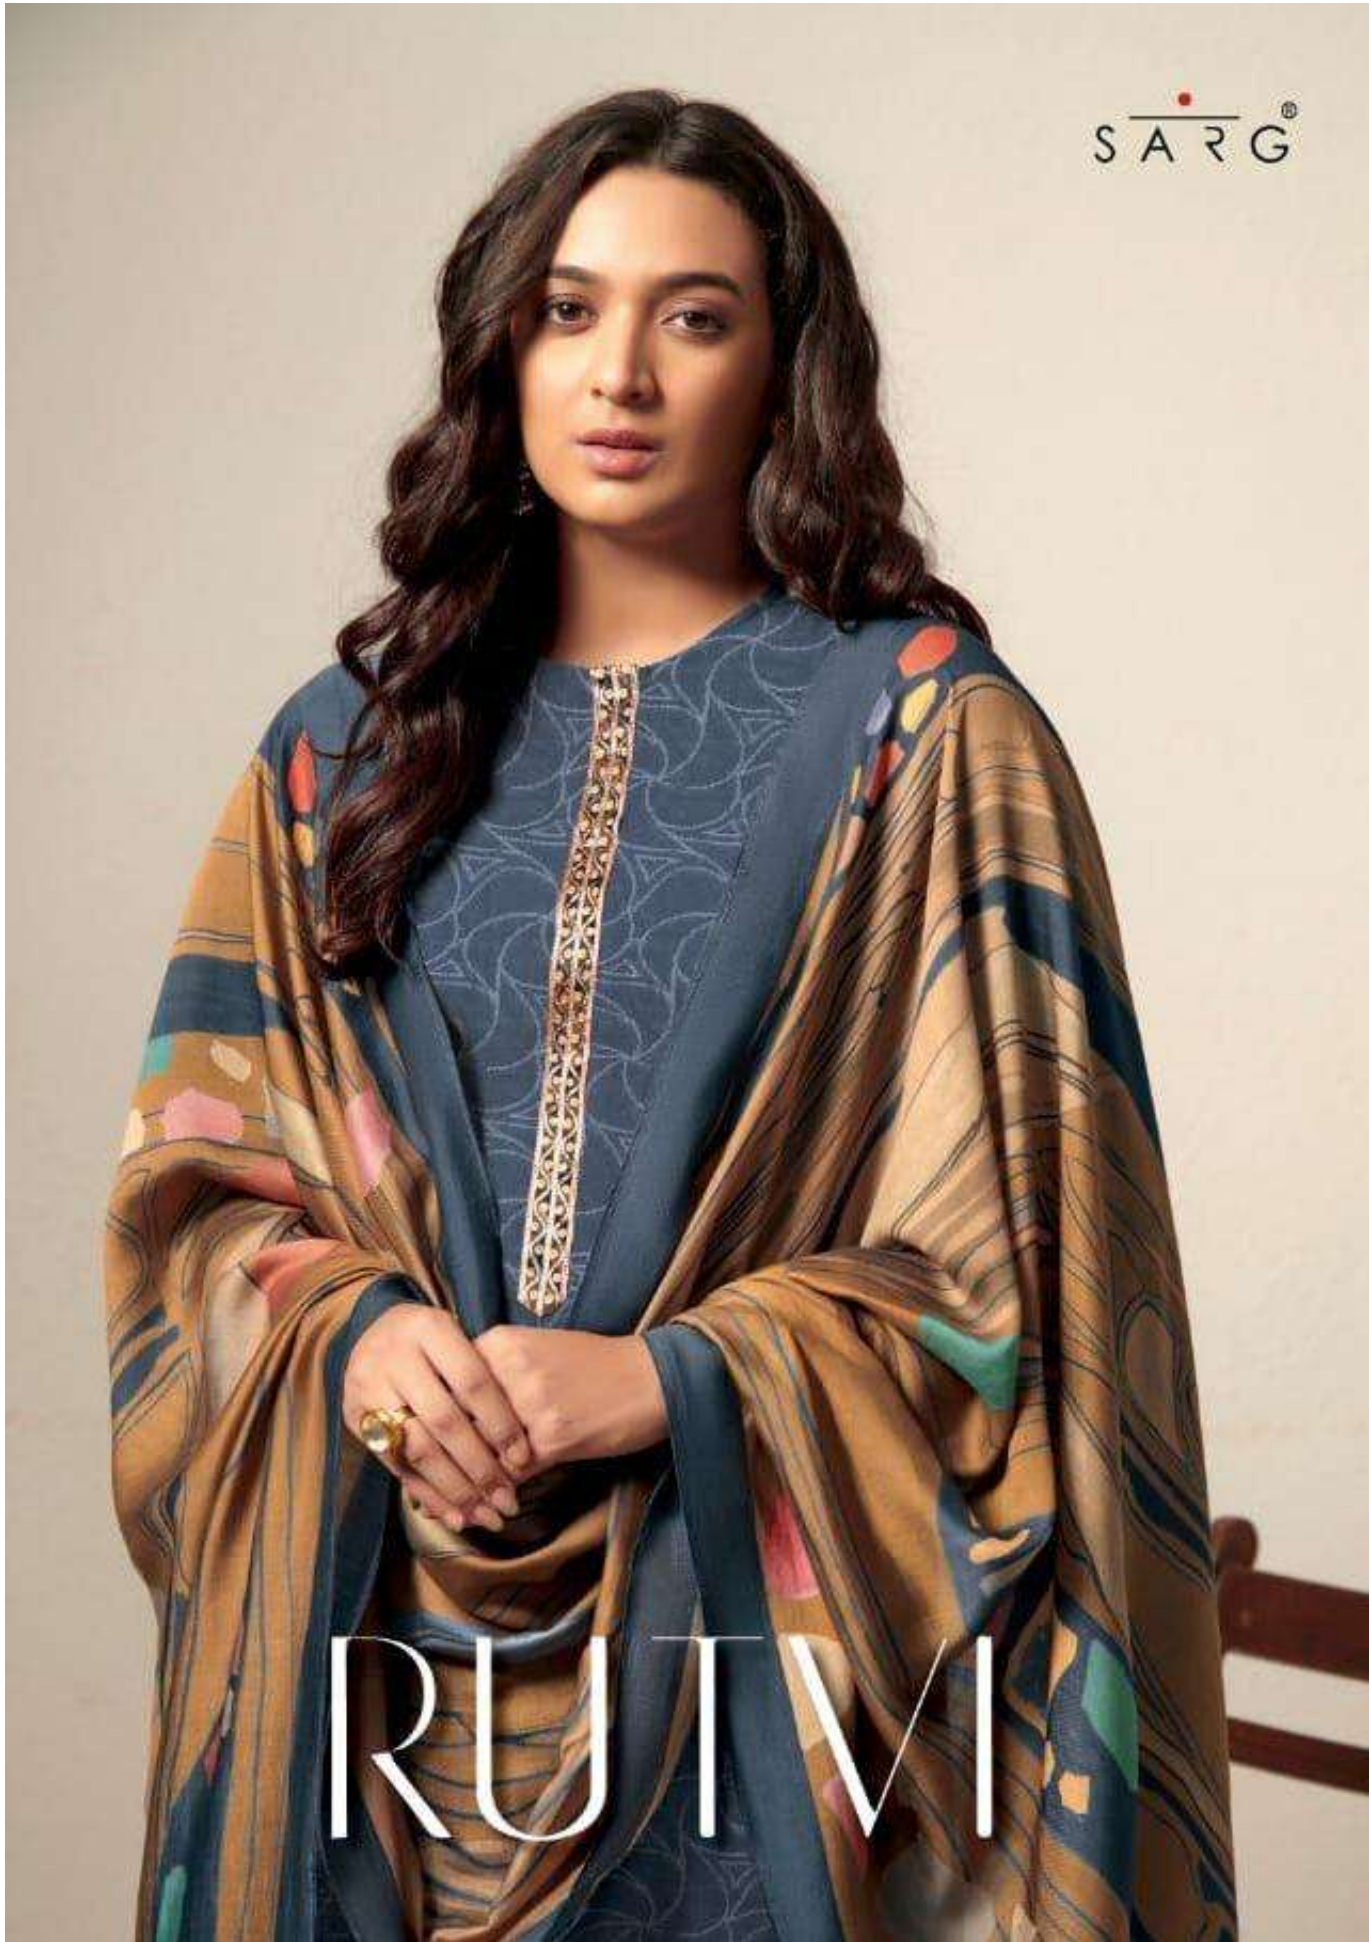

SARAG®

RUTVI

4752

4749

4726

4718

4765

4734

4749 - 4726

4765 - 4718

DESCRIPTION

TOP - PASHMINA JACQUARD TOP WITH ORGENZA SILK
DAMAN SLEEVE NECK PATTI DIGITAL PRINT WITH HAND WORK

BOTTOM - STAPLE TWILL

DUPATTA - PURE SHAWL DUPATTA DIGITAL PRINTED

{ RATE }
{ **RS, 1995/-** }