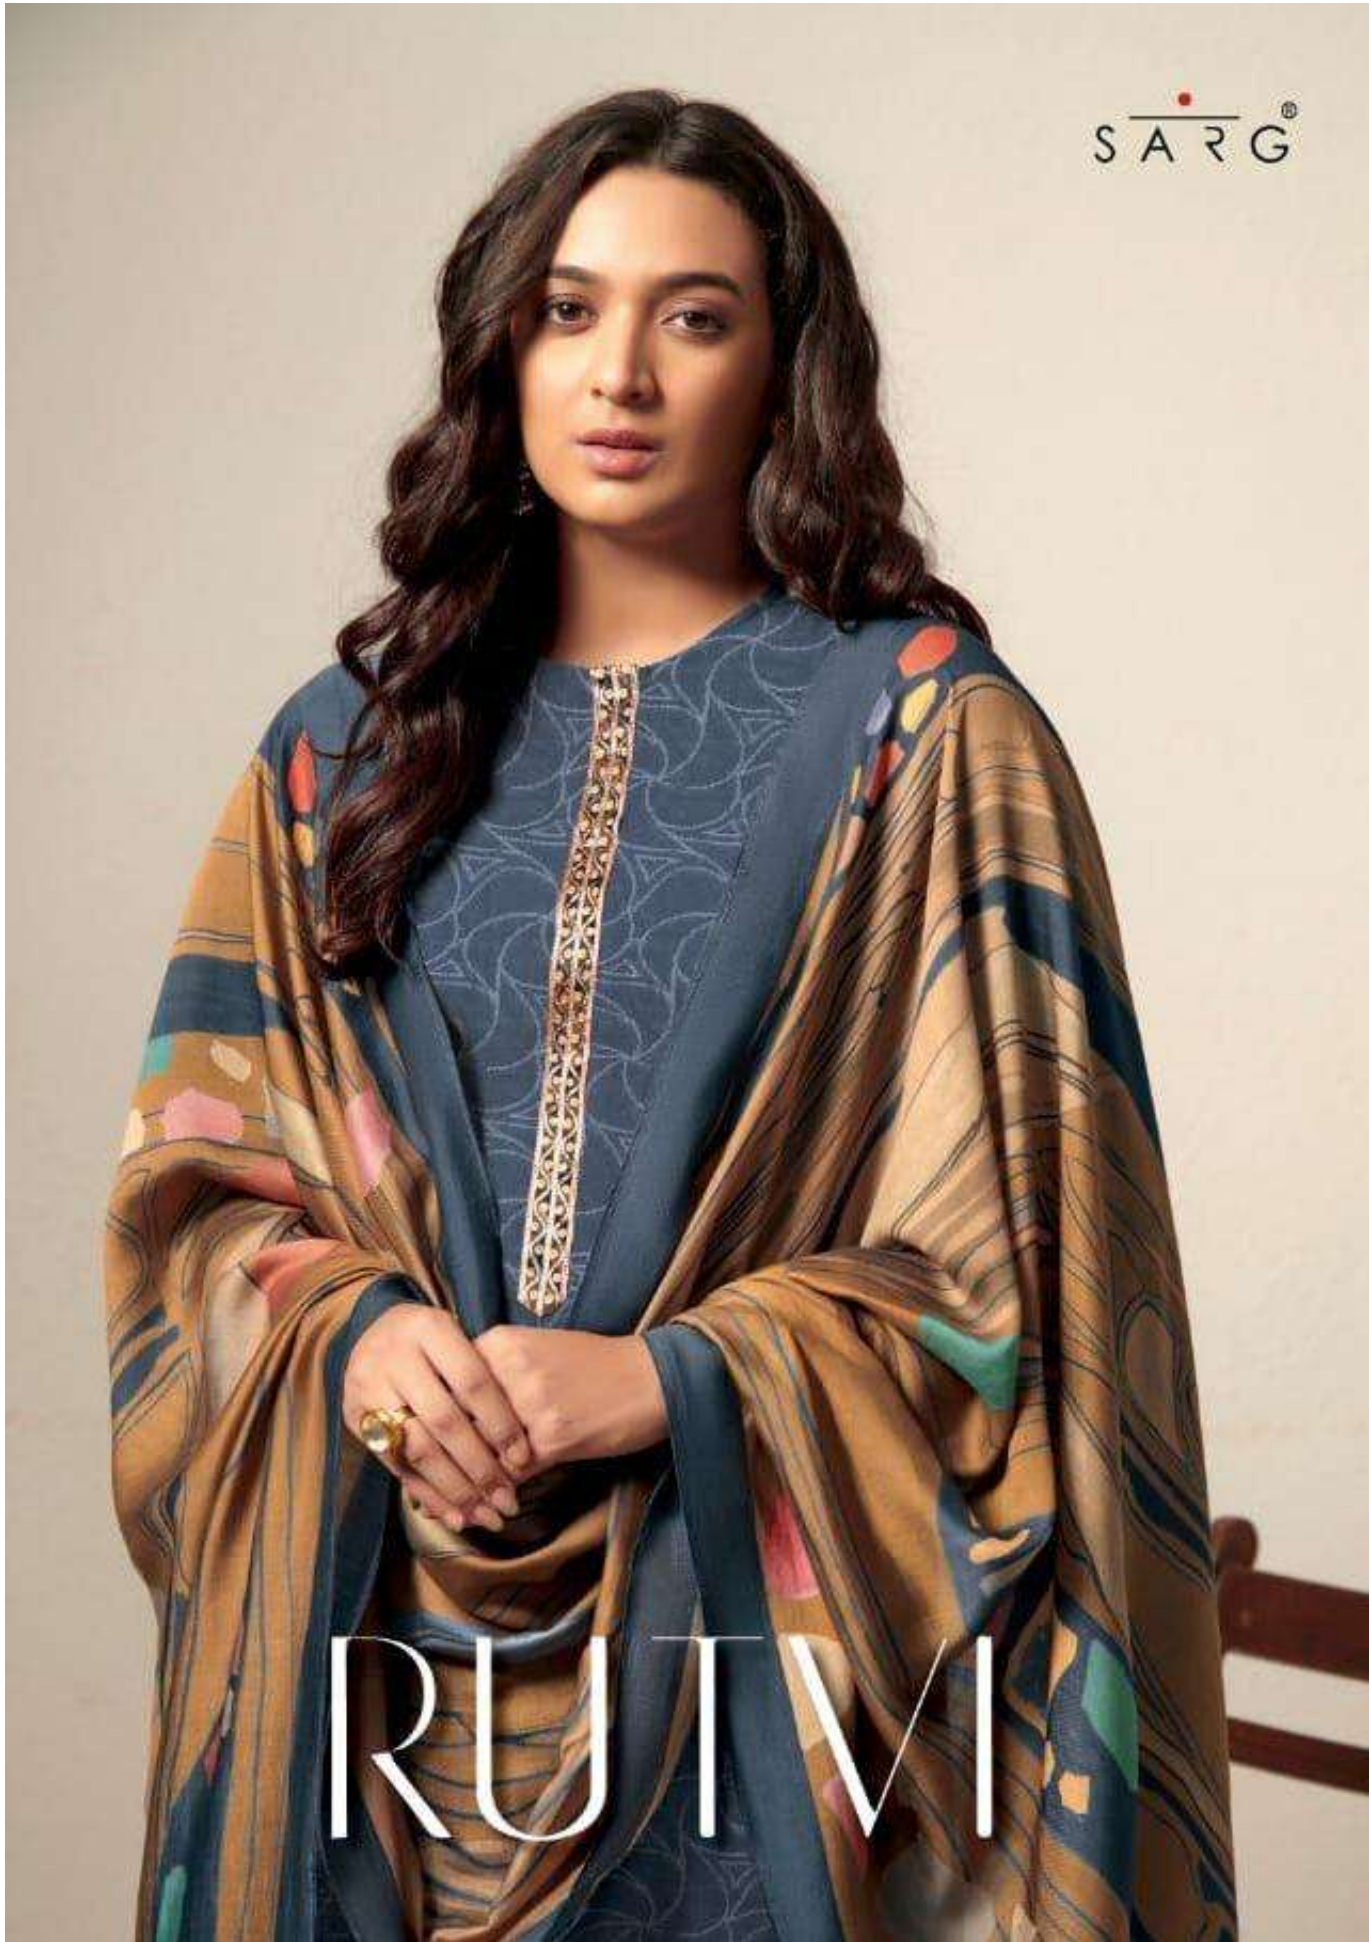

SARAG®

RUTVI

4752

4749

4726

4718

4765

4734

4765 - 4718

DESCRIPTION

TOP - PASHMINA JACQUARD TOP WITH ORGENZA SILK
DAMAN SLEEVE NECK PATTI DIGITAL PRINT WITH HAND WORK

BOTTOM - STAPLE TWILL

DUPATTA - PURE SHAWL DUPATTA DIGITAL PRINTED

{ RATE }
{ **RS, 1995/-** }