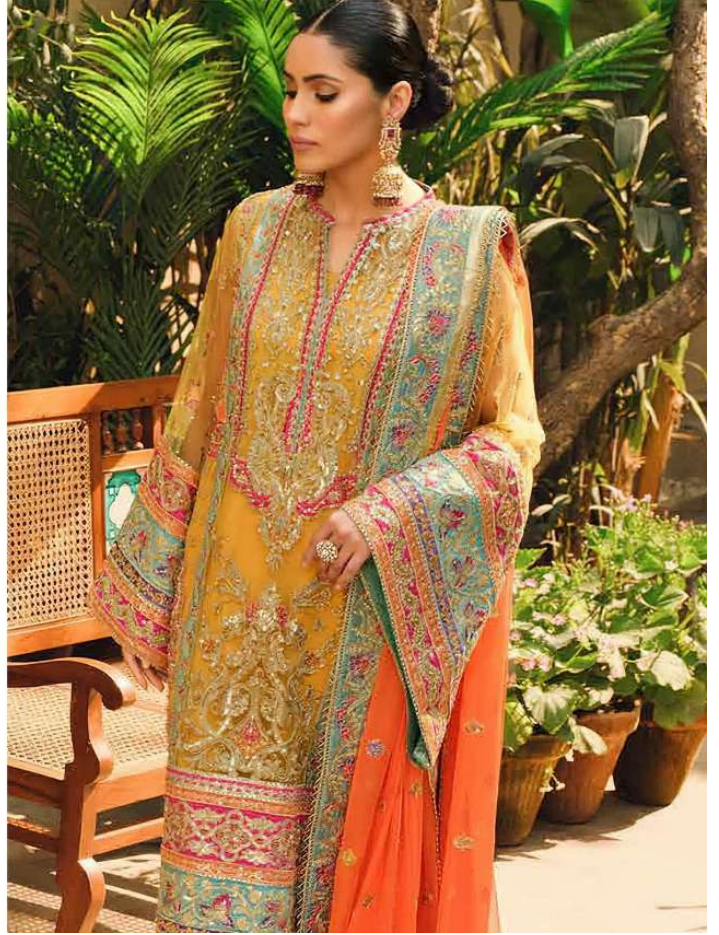

NOUR®

MARYUM N MARIA
VOL-2

MARYUM N MARIA

VOL-2

NOUR®

TOP

DUPATTA

BOTTOM-INNER

FOX GEORGETTE WITH
STYLISH WORK N MOTI WORK

NET SIFFON WORK
WITH BODER LESS

HEAVY SANTOON WITH
PATCH WORK

22203

22204

22205

NOOR®

MARYUM N MARIA
VOL-2

22203

TOP

FOX GEORGETTE WITH
STYLISH WORK N MOTI WORK

BOTTOM-INNER

HEAVY SANTOON WITH
PATCH WORK

DUPATTA

NET SIFFON WORK
WITH BODER LESS

NOOR®