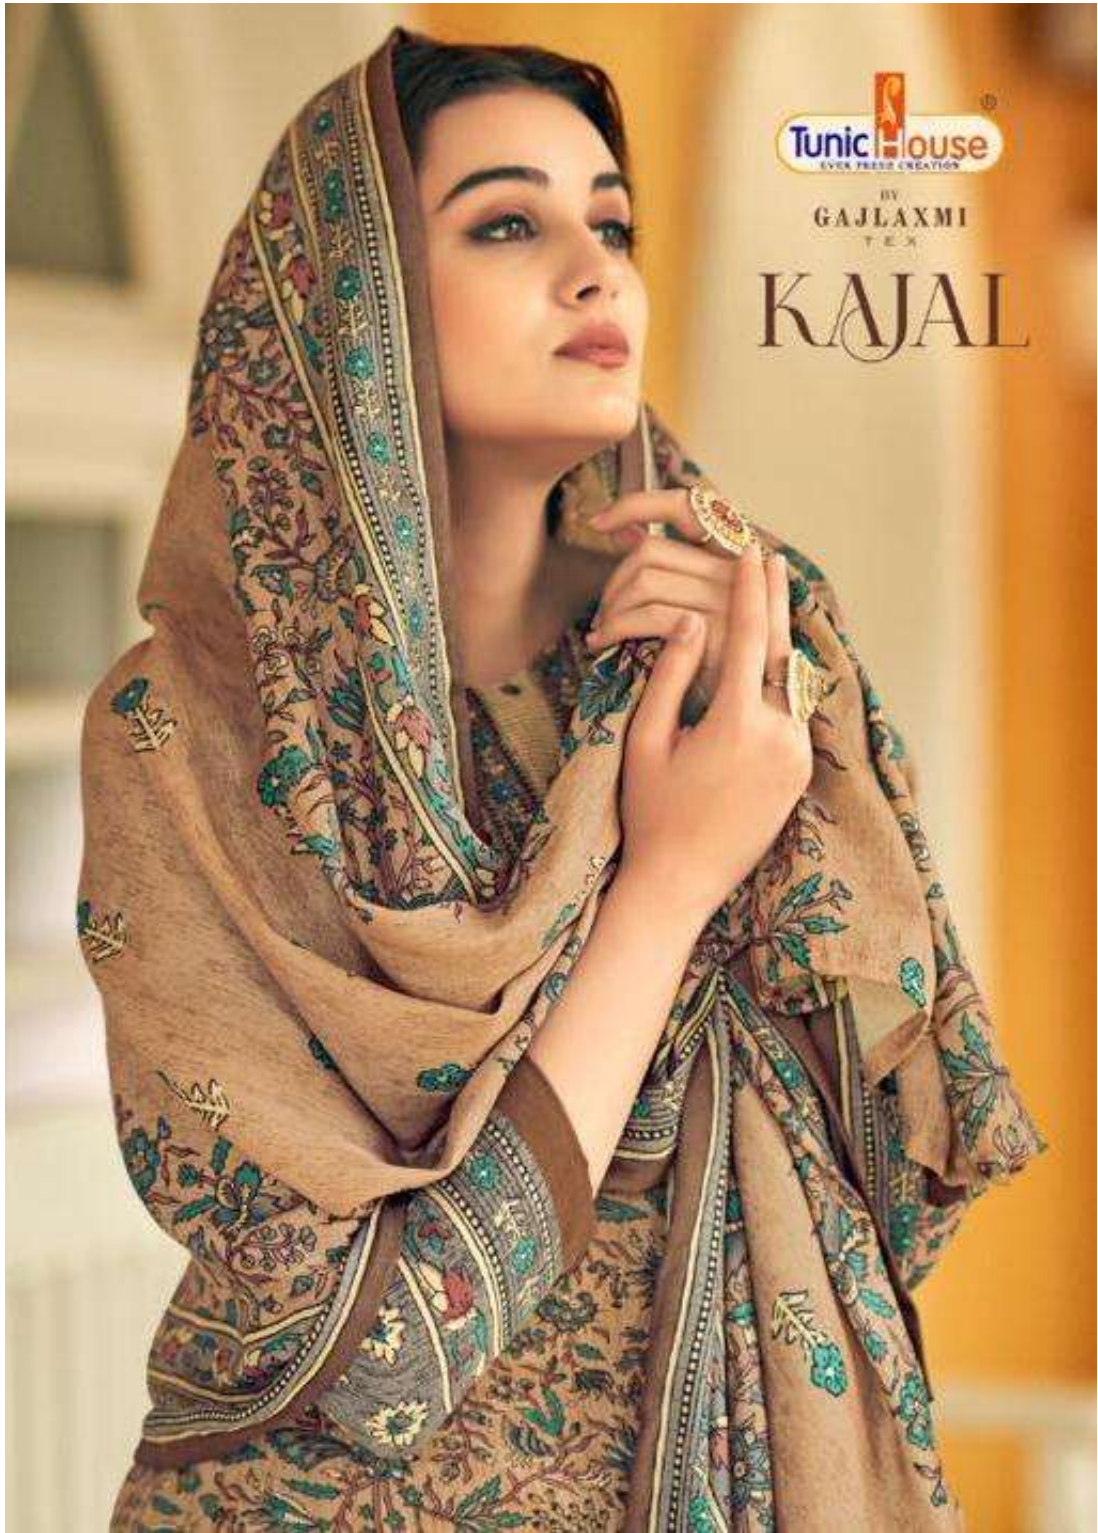

**Tunic House**  
EVER FRESH CREATION

BY  
GAJLAXMI  
TEX

**KAJAL**

**Tunic House**  
EVER FRESH CREATION

BY  
GAJLAXMI  
TEX

**KAJAL**

8001

8002

# DELICATE

IF SHE COULD DRESS LIKE A PRINCESS EVERY DAY

A MODERN WOMAN DRESSED GLIT IN AN OLD FASHION IS THE MOST TREMBLING OBJECT OF THE WHOLE CREATION

8006