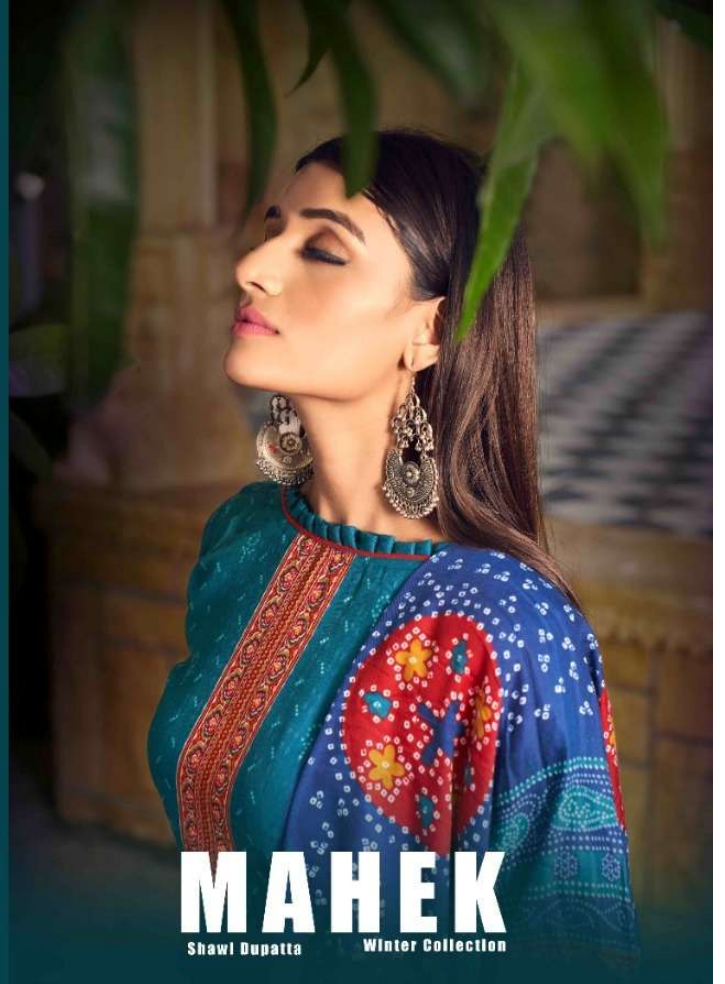

PRODUCT NAME

MAHEK

Shawl Dupatta Winter Collection

DESIGN NO.
1001 TO 1008

-TOP-

PURE PASHMINA DIGITAL
STYLE PRINT

-DUPATTA-

PURE PASHMINA DIGITAL
STYLE PRINT WITH TASSEL

-BOTTOM-

PURE HEAVY SPUN PLAIN

COMPLIMENTARY COPY NOT FOR SALE

MAHEK

Shawl Dupatta Winter Collection