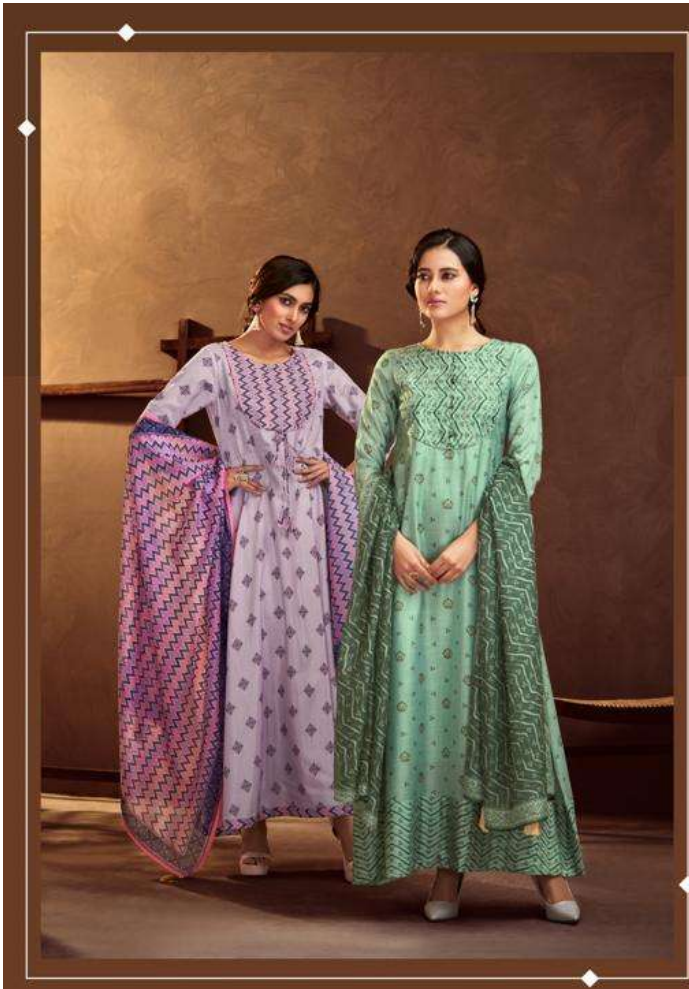

SHICHI

Naaz

Collection

SHICH

Gown Fabric
Linen Silk

Dupatta Fabric
Silk Blend

Value Addition
Heavy Handwork in Yoke Area

SIZE
M, L, XL, 2XL, 3XL