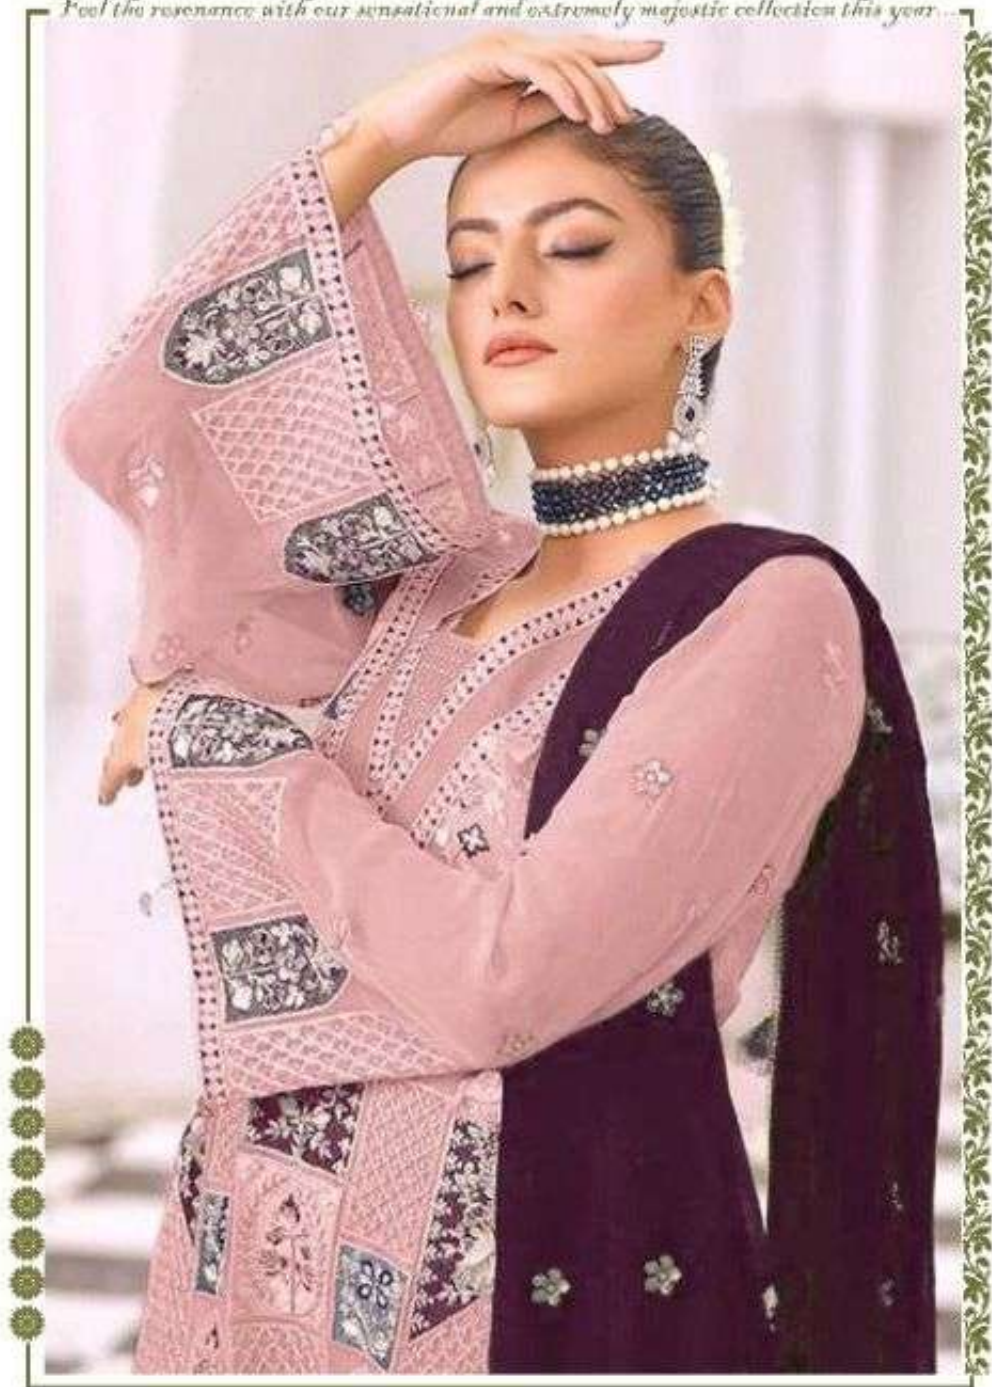

گول فاراز  
**GF**  
GUL FARAZ

*Feel the resonance with our sensational and extremely majestic collection this year...*

**DESIGN-539**

D.NO.539-A

D.NO.539-B

D.NO.539-C

D.NO.539-D

TOP- FOX GEORGETTE WITH HEAVY EMBROIDERY  
BOTTOM- SANTOON  
DUPATTA - NAZNEEN WITH HEAVY EMBROIDERY