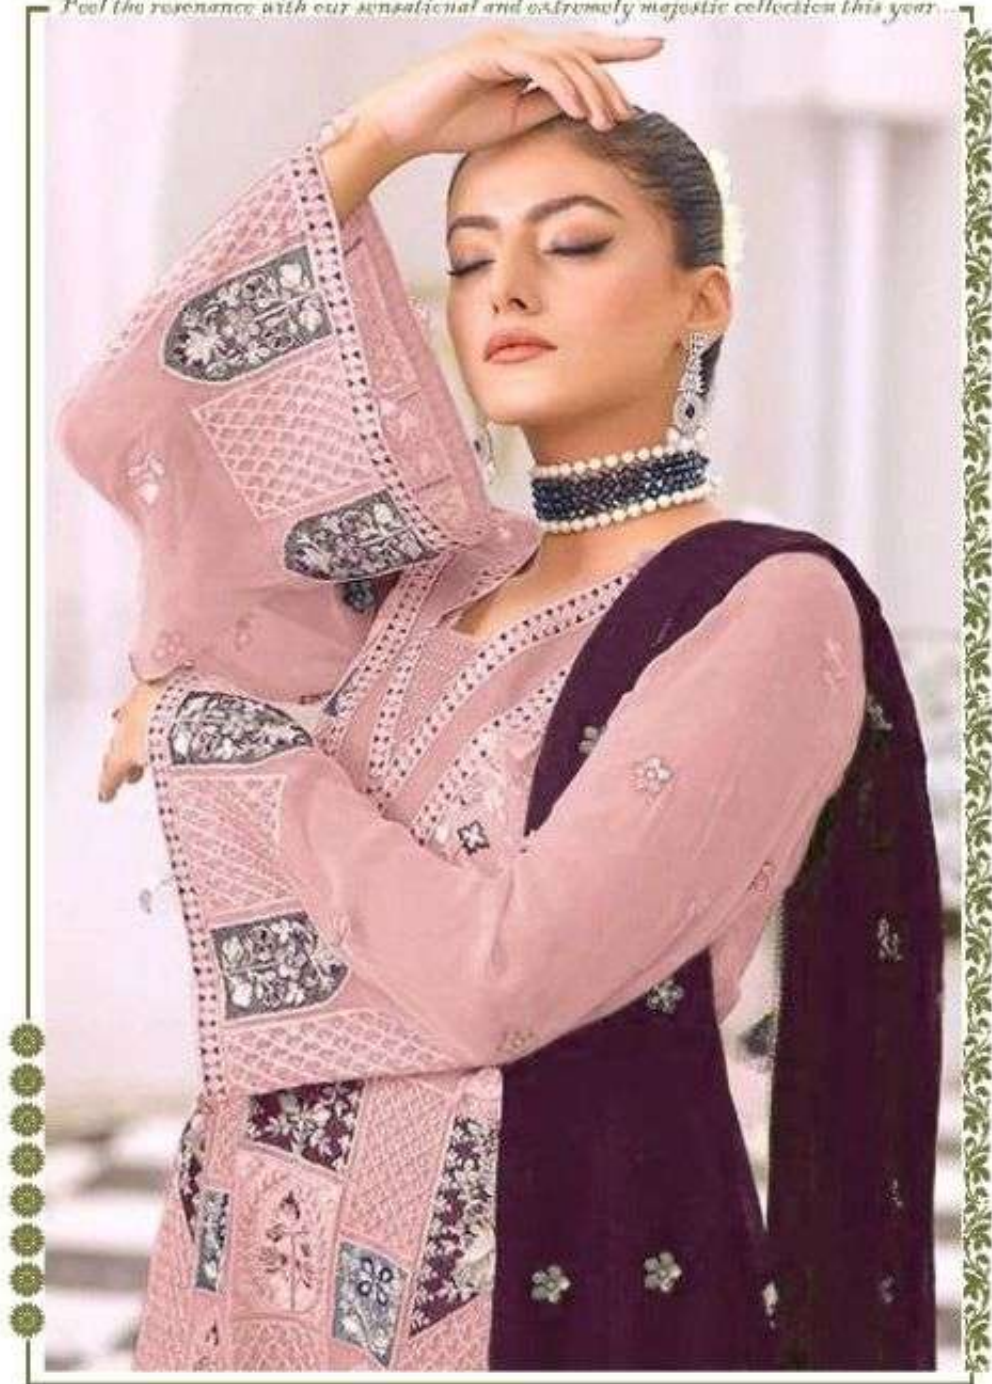

گول فاراز
GF
GUL FARAZ

Feel the resonance with our sensational and extremely majestic collection this year...

DESIGN-539

D.NO.539-A

D.NO.539-B

D.NO.539-C

D.NO.539-D

TOP- FOX GEORGETTE WITH HEAVY EMBROIDERY
BOTTOM- SANTOON
DUPATTA - NAZNEEN WITH HEAVY EMBROIDERY