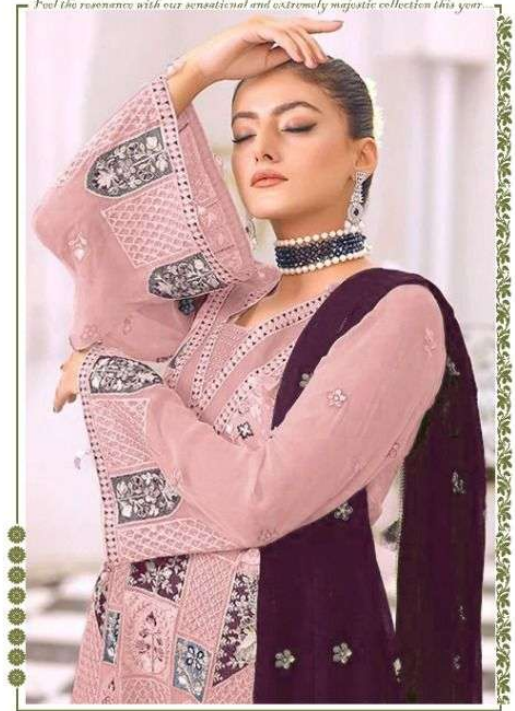

گولفراز
GF
GUL FARAZ

گولفراز
GF
GUL FARAZ

Feel the resonance with our sensational and extremely majestic collection this year.