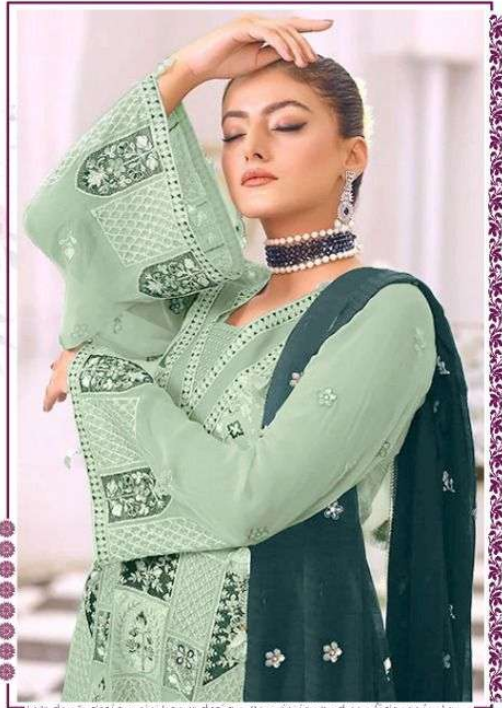

We don't design clothes we design conventional confidence in them...

D.NO.539-C