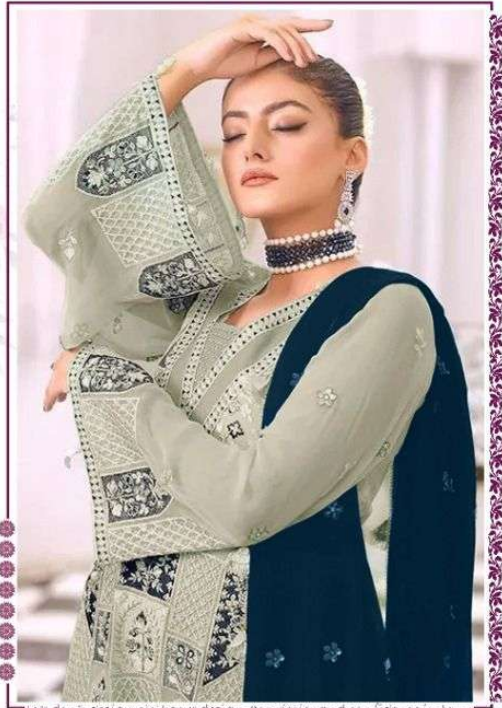

گل فاراز
GF
GUL FARAZ

We don't design clothes we design conventional confidence in them...

D.NO.539-A