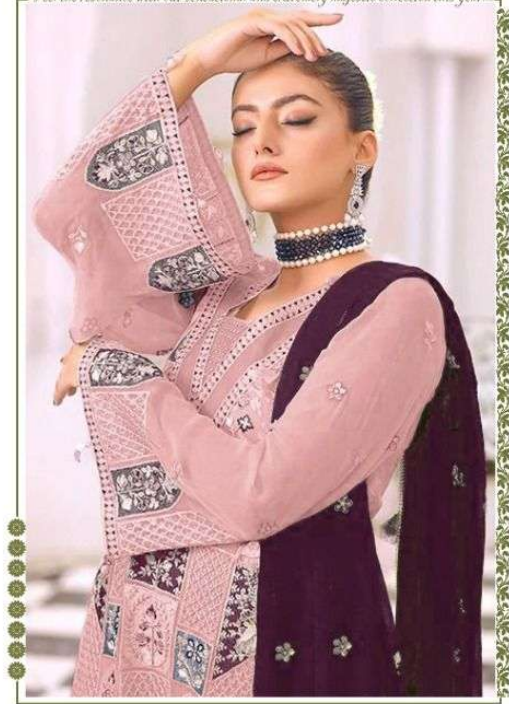

گولفراز
GF
GUL FARAZ

گولفراز
GF
GUL FARAZ

Feel the resonance with our sensational and extremely majestic collection this year.