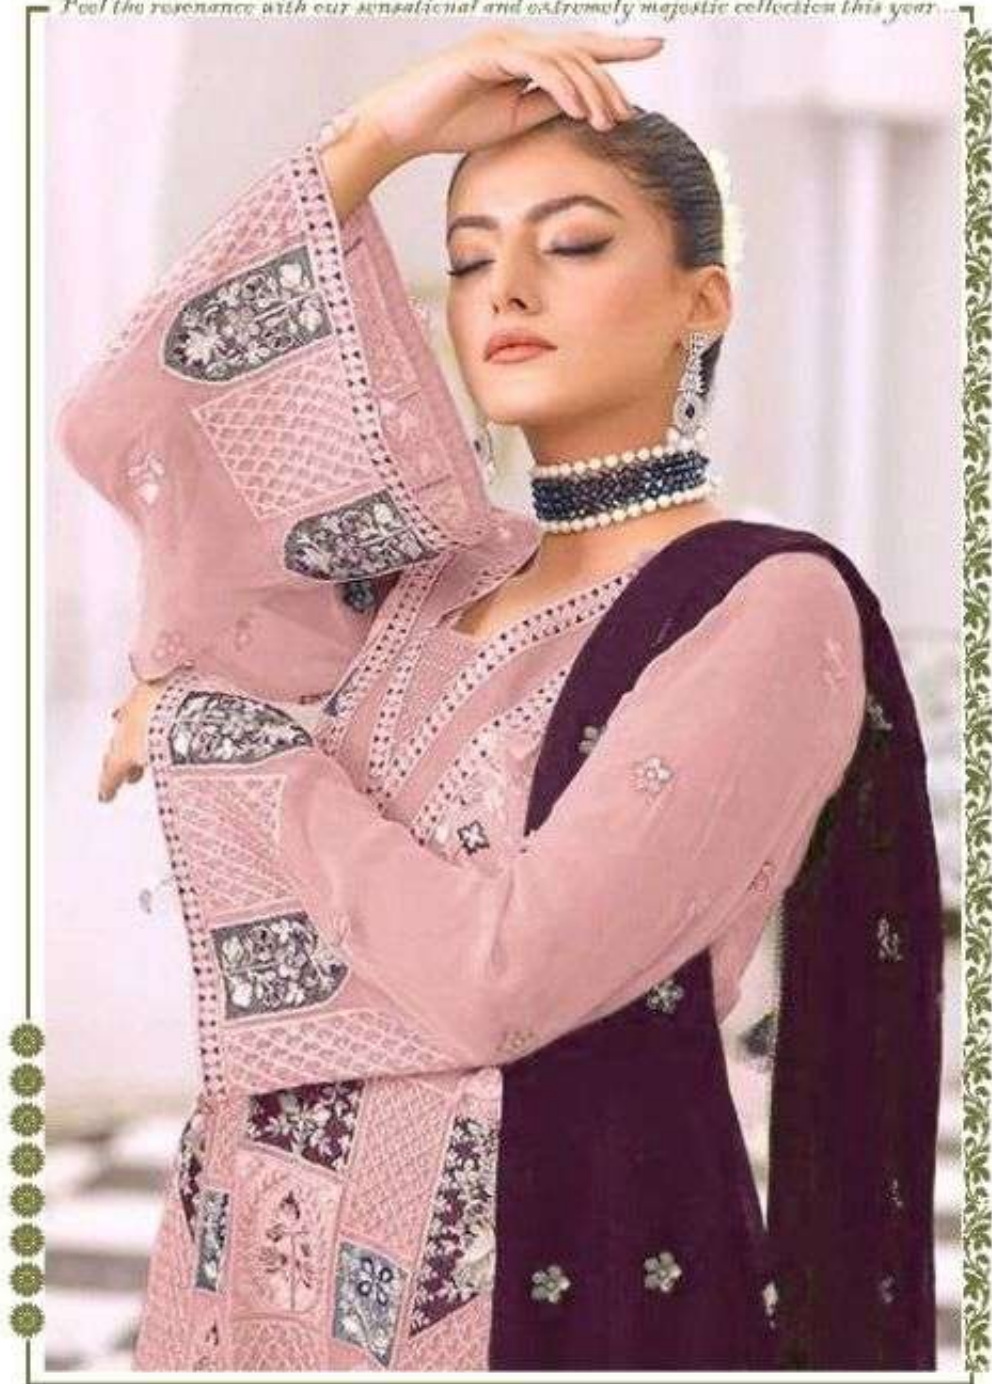

گول فرارز
GF
GUL FARAZ

Feel the resonance with our sensational and extremely majestic collection this year...

DESIGN-539