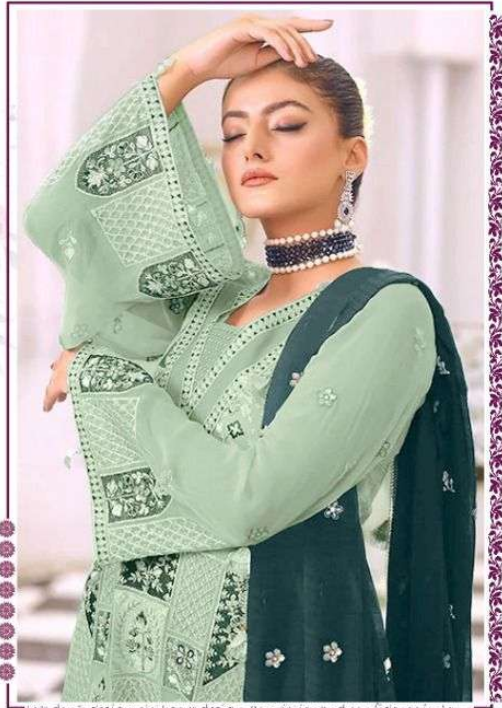

We don't design clothes we design conventional confidence in you...

D.NO.539-C