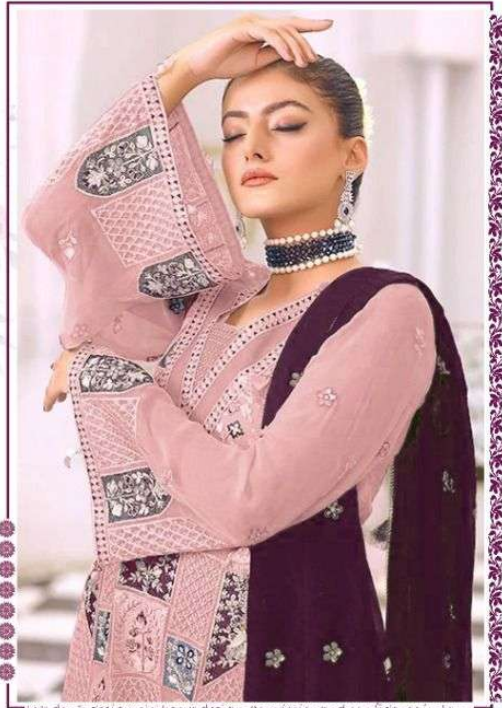

We don't design clothes we design conventional confidence in you...

D.NO.539-B