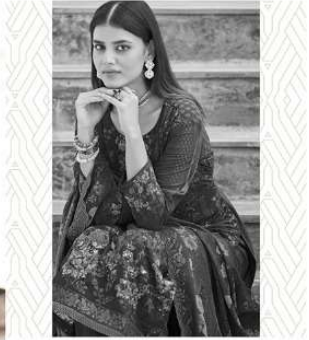

Shree Shalika
FASHION