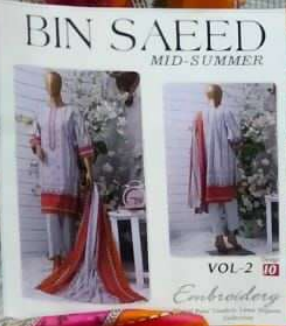

Lawn
Dupatta

BOTTOM