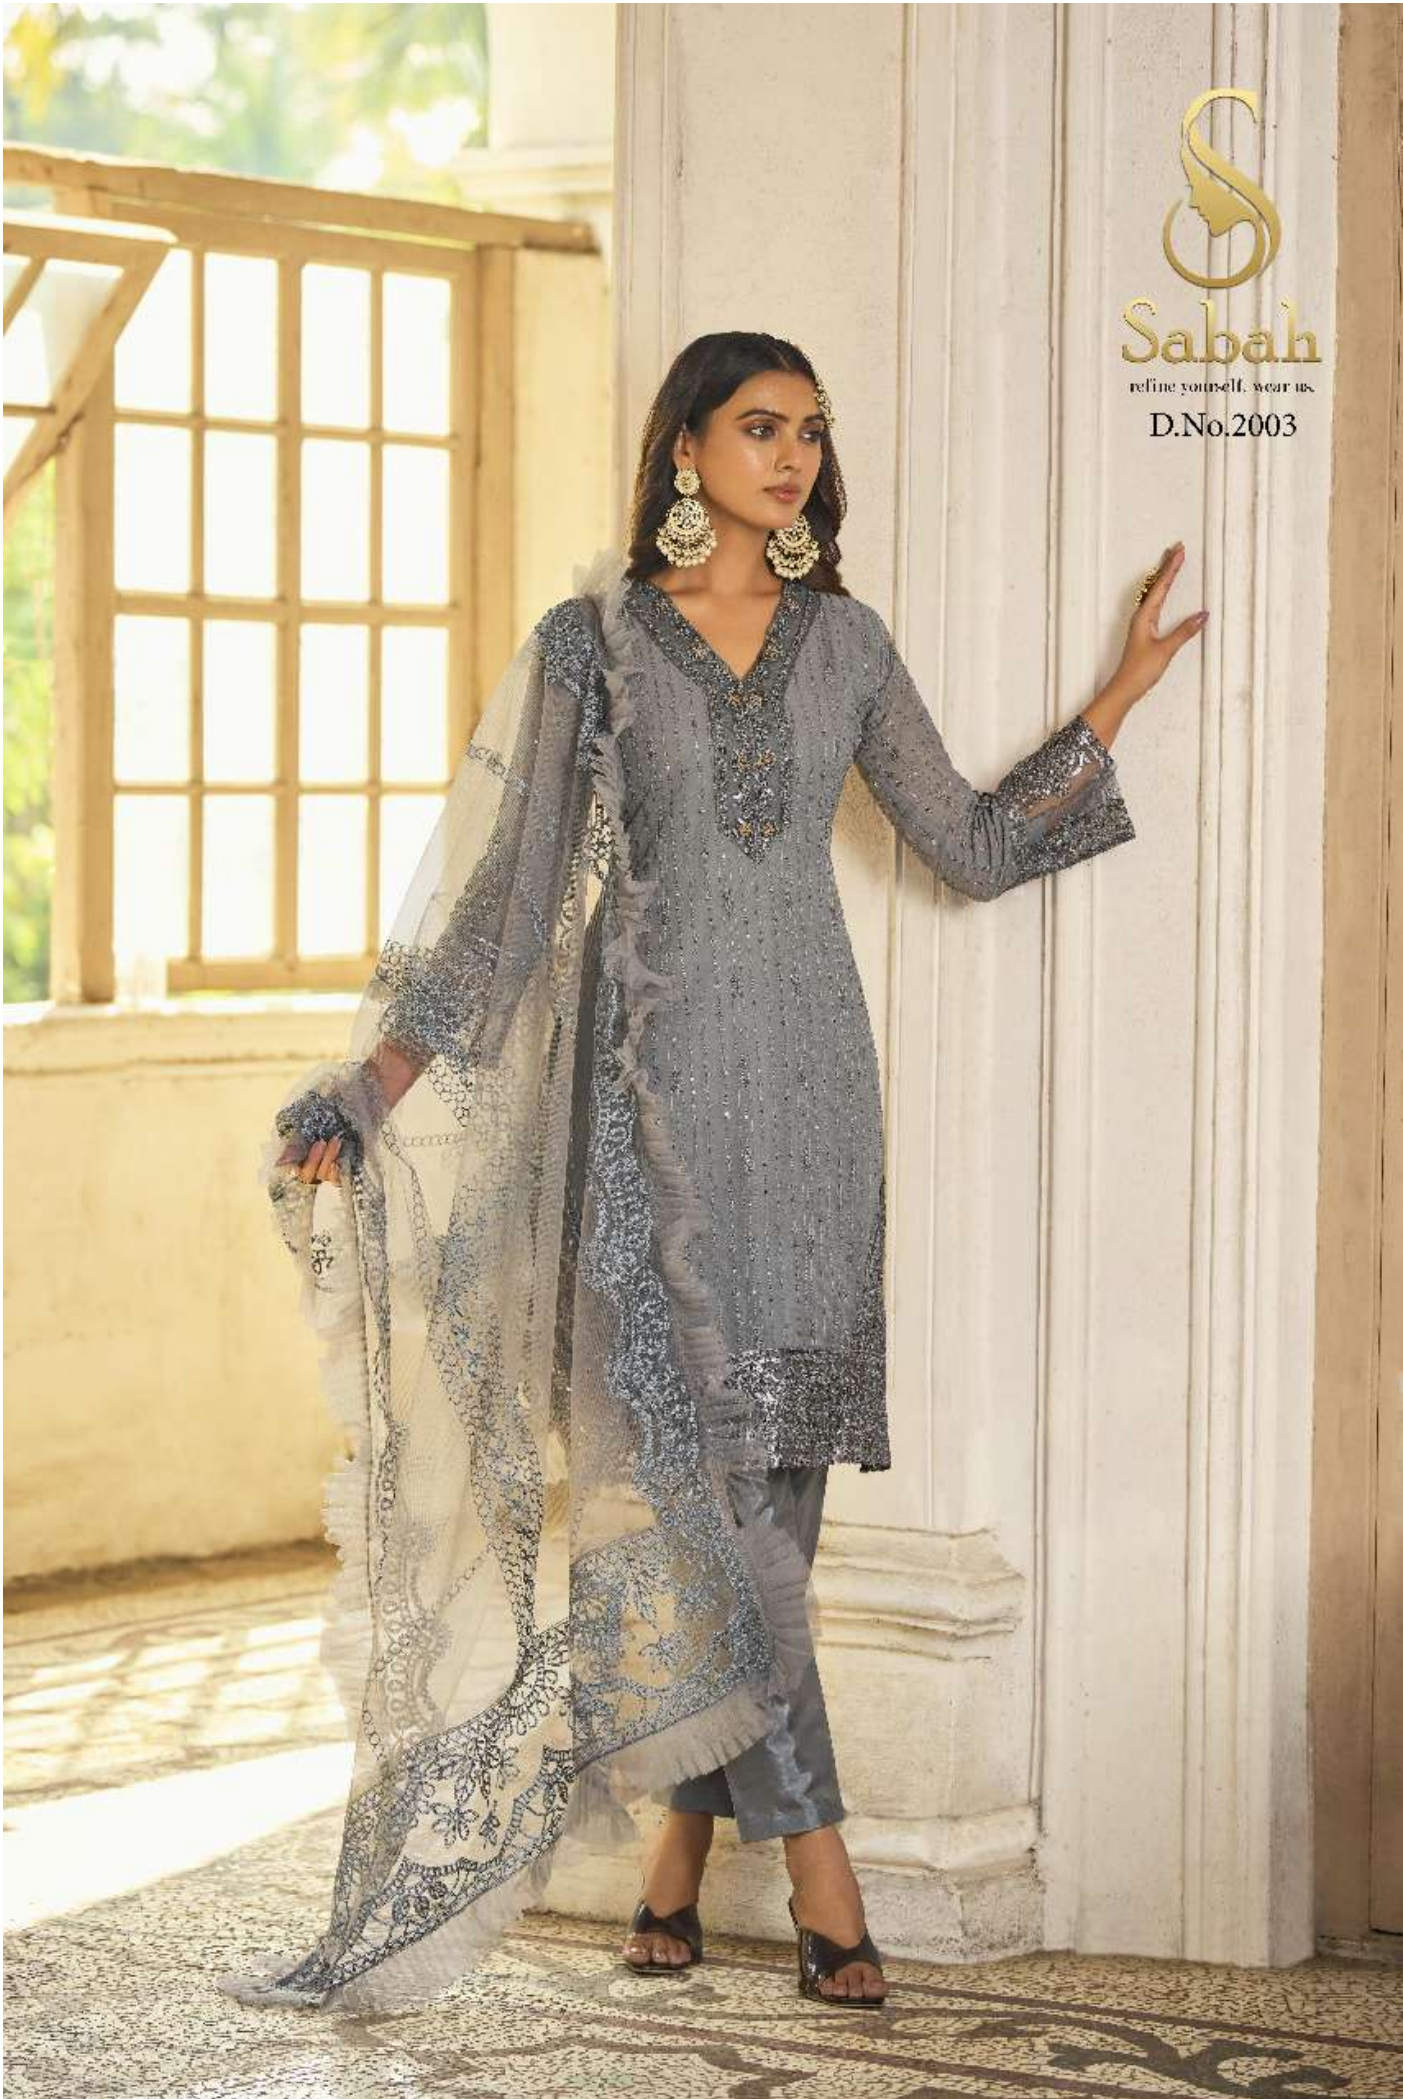

Sabah

refine yourself. wear us.

D.No.2003