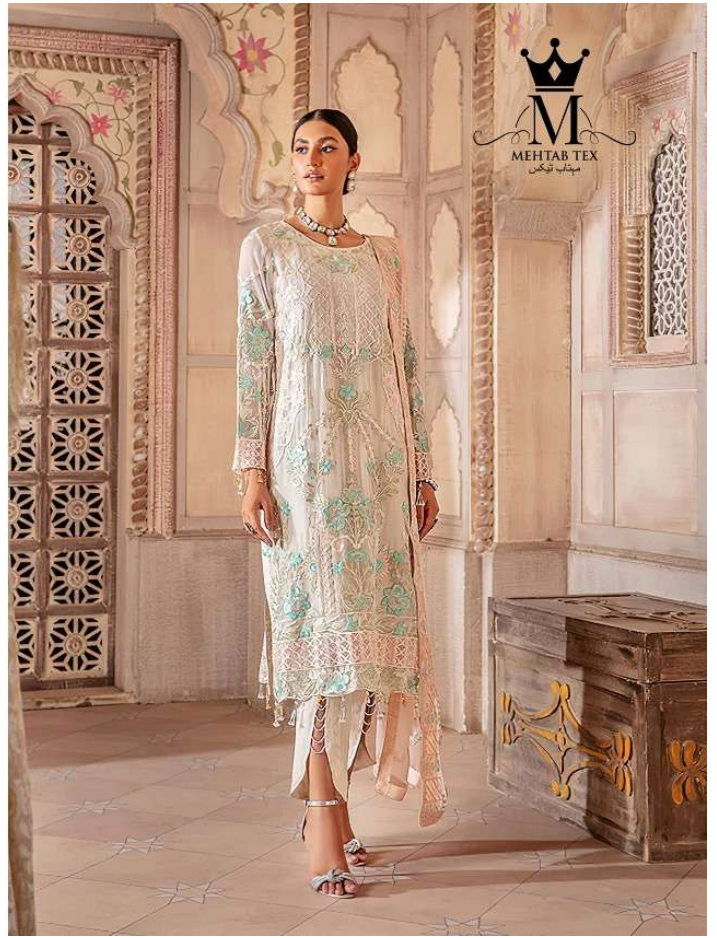

M
MEHTAB TEX
مہتاب تکسٹائلز

ZEBTAN[®]
FARMAISH

8001

TOP

**FOX GEORGATTE WITH
HEAVY EMBROIDERY
WITH HAND DIAMOND**

BOTTOM / INNER

HEAVY SANTOON

DUPATTA

**NAZMIN WITH
WORK**

8002

8001

ZEBTAN®
FARMAISH

8002

TOP

FOX GEORGATTE WITH
HEAVY EMBROIDERY
WITH HAND DIAMOND

BOTTOM / INNER

HEAVY SANTOON

DUPATTA

NAZMIN WITH
WORK

ZEBAN FARMAISH

8001 TOP
FOX GEORGETTE WITH
HEAVY EMBROIDERY
WITH HAND DIAMOND
BOTTOM / INNER
HEAVY SANTOON
DUPATTA
NAZMIN WITH
WORK

ZEBTAN[®]
FARMAISH

8001

8002