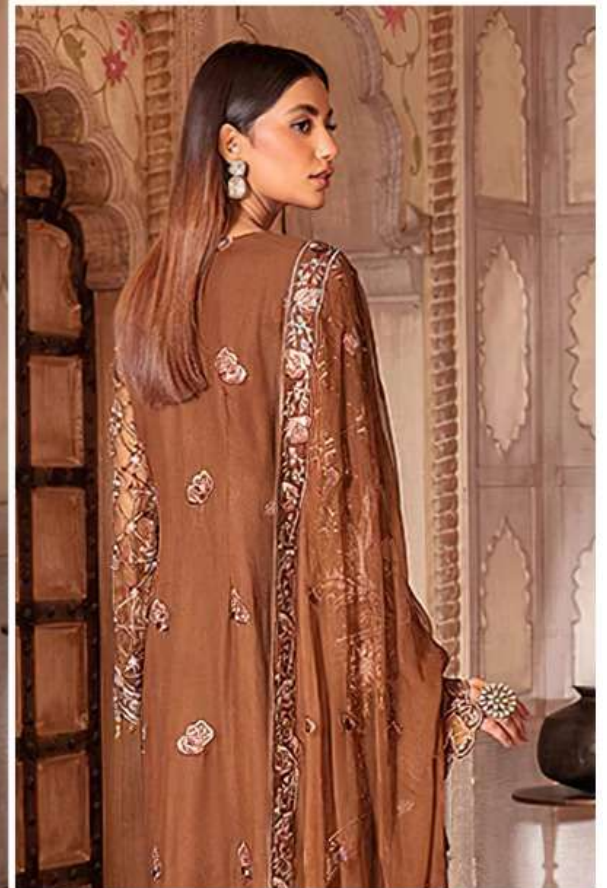

M
MEHTAB TEX
مہتاب تکسٹائلز

ZEBTAN[®]
FARMAISH

8001

TOP

**FOX GEORGATTE WITH
HEAVY EMBROIDERY
WITH HAND DIAMOND**

BOTTOM / INNER

HEAVY SANTOON

DUPATTA

**NAZMIN WITH
WORK**

8002

8001

ZEBTAN®
FARMAISH

8002

TOP

FOX GEORGATTE WITH
HEAVY EMBROIDERY
WITH HAND DIAMOND

BOTTOM / INNER

HEAVY SANTOON

DUPATTA

NAZMIN WITH
WORK

ZEBAN FARMAISH

8001 TOP
FOX GEORGETTE WITH
HEAVY EMBROIDERY
WITH HAND DIAMOND
BOTTOM / INNER
HEAVY SANTOON
DUPATTA
NAZMIN WITH
WORK

ZEBTAN[®]
FARMAISH

8001

8002