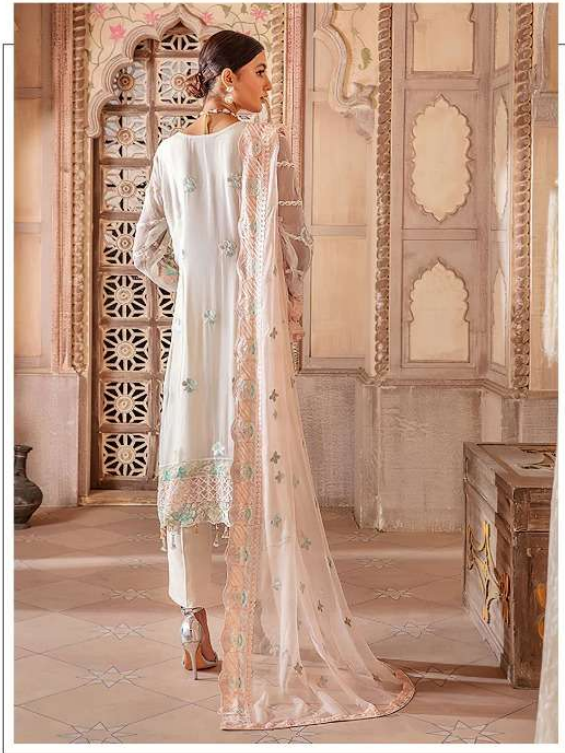

M
MEHTAB TEX
مہتاب تکسٹائلز

ZEBTAN[®]
FARMAISH

8001

TOP

**FOX GEORGATTE WITH
HEAVY EMBROIDERY
WITH HAND DIAMOND**

BOTTOM / INNER

HEAVY SANTOON

DUPATTA

**NAZMIN WITH
WORK**

8002

8001

ZEBTAN®
FARMAISH

8002

TOP

FOX GEORGATTE WITH
HEAVY EMBROIDERY
WITH HAND DIAMOND

BOTTOM / INNER

HEAVY SANTOON

DUPATTA

NAZMIN WITH
WORK

ZEBAN FARMAISH

8001 TOP
FOX GEORGETTE WITH
HEAVY EMBROIDERY
WITH HAND DIAMOND
BOTTOM / INNER
HEAVY SANTOON
DUPATTA
NAZMIN WITH
WORK

ZEBTAN[®]
FARMAISH

8001

8002