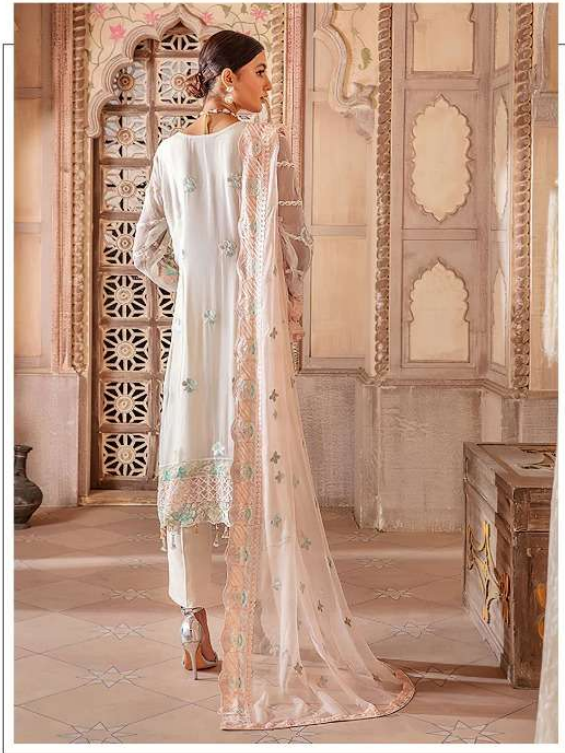

  
**M**  
MEHTAB TEX  
مہتاب تکسٹائلز

**ZEBTAN<sup>®</sup>**  
**FARMAISH**

**8001**

**TOP**

**FOX GEORGATTE WITH  
HEAVY EMBROIDERY  
WITH HAND DIAMOND**

**BOTTOM / INNER**

**HEAVY SANTOON**

**DUPATTA**

**NAZMIN WITH  
WORK**

8002

8001

ZEBTAN<sup>®</sup>  
FARMAISH

8002

TOP

FOX GEORGATTE WITH  
HEAVY EMBROIDERY  
WITH HAND DIAMOND

BOTTOM / INNER

HEAVY SANTOON

DUPATTA

NAZMIN WITH  
WORK

M FARMASH  
ZEBAN FARMAISH

8001 TOP  
FOX GEORGETTE WITH  
HEAVY EMBROIDERY  
WITH HAND DIAMOND  
BOTTOM / INNER  
HEAVY SANTOON  
DUPATTA  
NAZMIN WITH  
WORK

ZEBTAN®  
FARMAISH

8001

8002

8003

  
MEHTAB TEX  
مہتاب ٹیکس

ZEBTAN<sup>®</sup>  
FARMAISH

**8003 TOP**

FOX GEORGATTE WITH  
HEAVY EMBROIDERY  
WITH HAND DIAMOND

**BOTTOM / INNER**  
HEAVY SANTOON