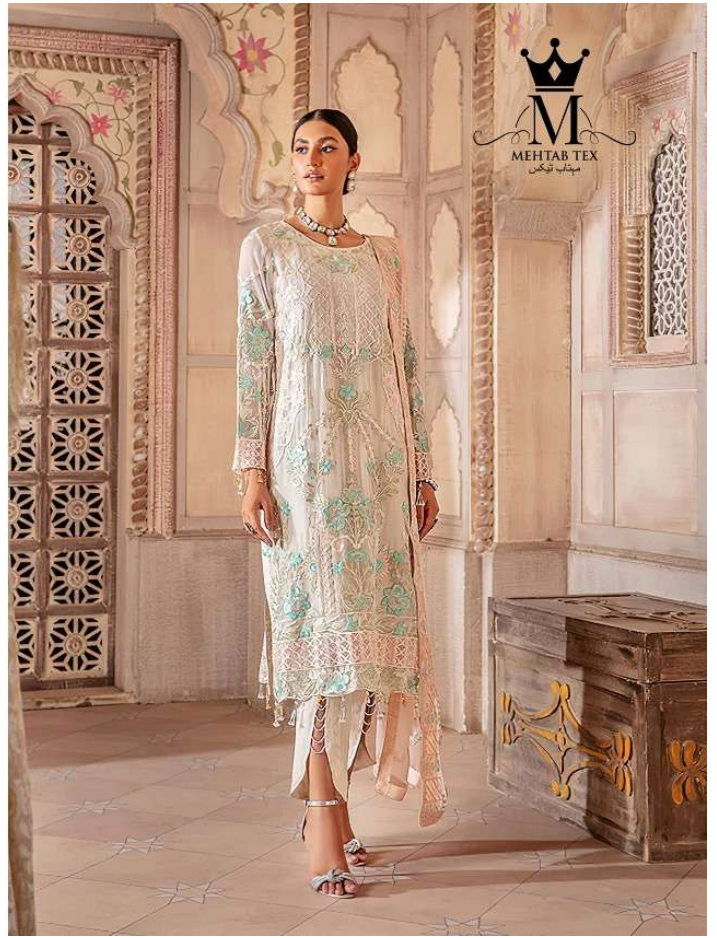

  
**M**  
MEHTAB TEX  
مہتاب تکسٹائلز

**ZEBTAN<sup>®</sup>**  
**FARMAISH**

**8001**

**TOP**

**FOX GEORGATTE WITH  
HEAVY EMBROIDERY  
WITH HAND DIAMOND**

**BOTTOM / INNER**

**HEAVY SANTOON**

**DUPATTA**

**NAZMIN WITH  
WORK**

8002

8001

ZEBTAN<sup>®</sup>  
FARMAISH

8002

TOP

FOX GEORGATTE WITH  
HEAVY EMBROIDERY  
WITH HAND DIAMOND

BOTTOM / INNER

HEAVY SANTOON

DUPATTA

NAZMIN WITH  
WORK

M FARMASH  
ZEBAN FARMAISH

8001 TOP  
FOX GEORGETTE WITH  
HEAVY EMBROIDERY  
WITH HAND DIAMOND  
BOTTOM / INNER  
HEAVY SANTOON  
DUPATTA  
NAZMIN WITH  
WORK

ZEBTAN®  
FARMAISH

8001

8002

8003

  
MEHTAB TEX  
مہتاب ٹیکس

ZEBTAN<sup>®</sup>  
FARMAISH

**8003 TOP**

FOX GEORGATTE WITH  
HEAVY EMBROIDERY  
WITH HAND DIAMOND

**BOTTOM / INNER**  
HEAVY SANTOON