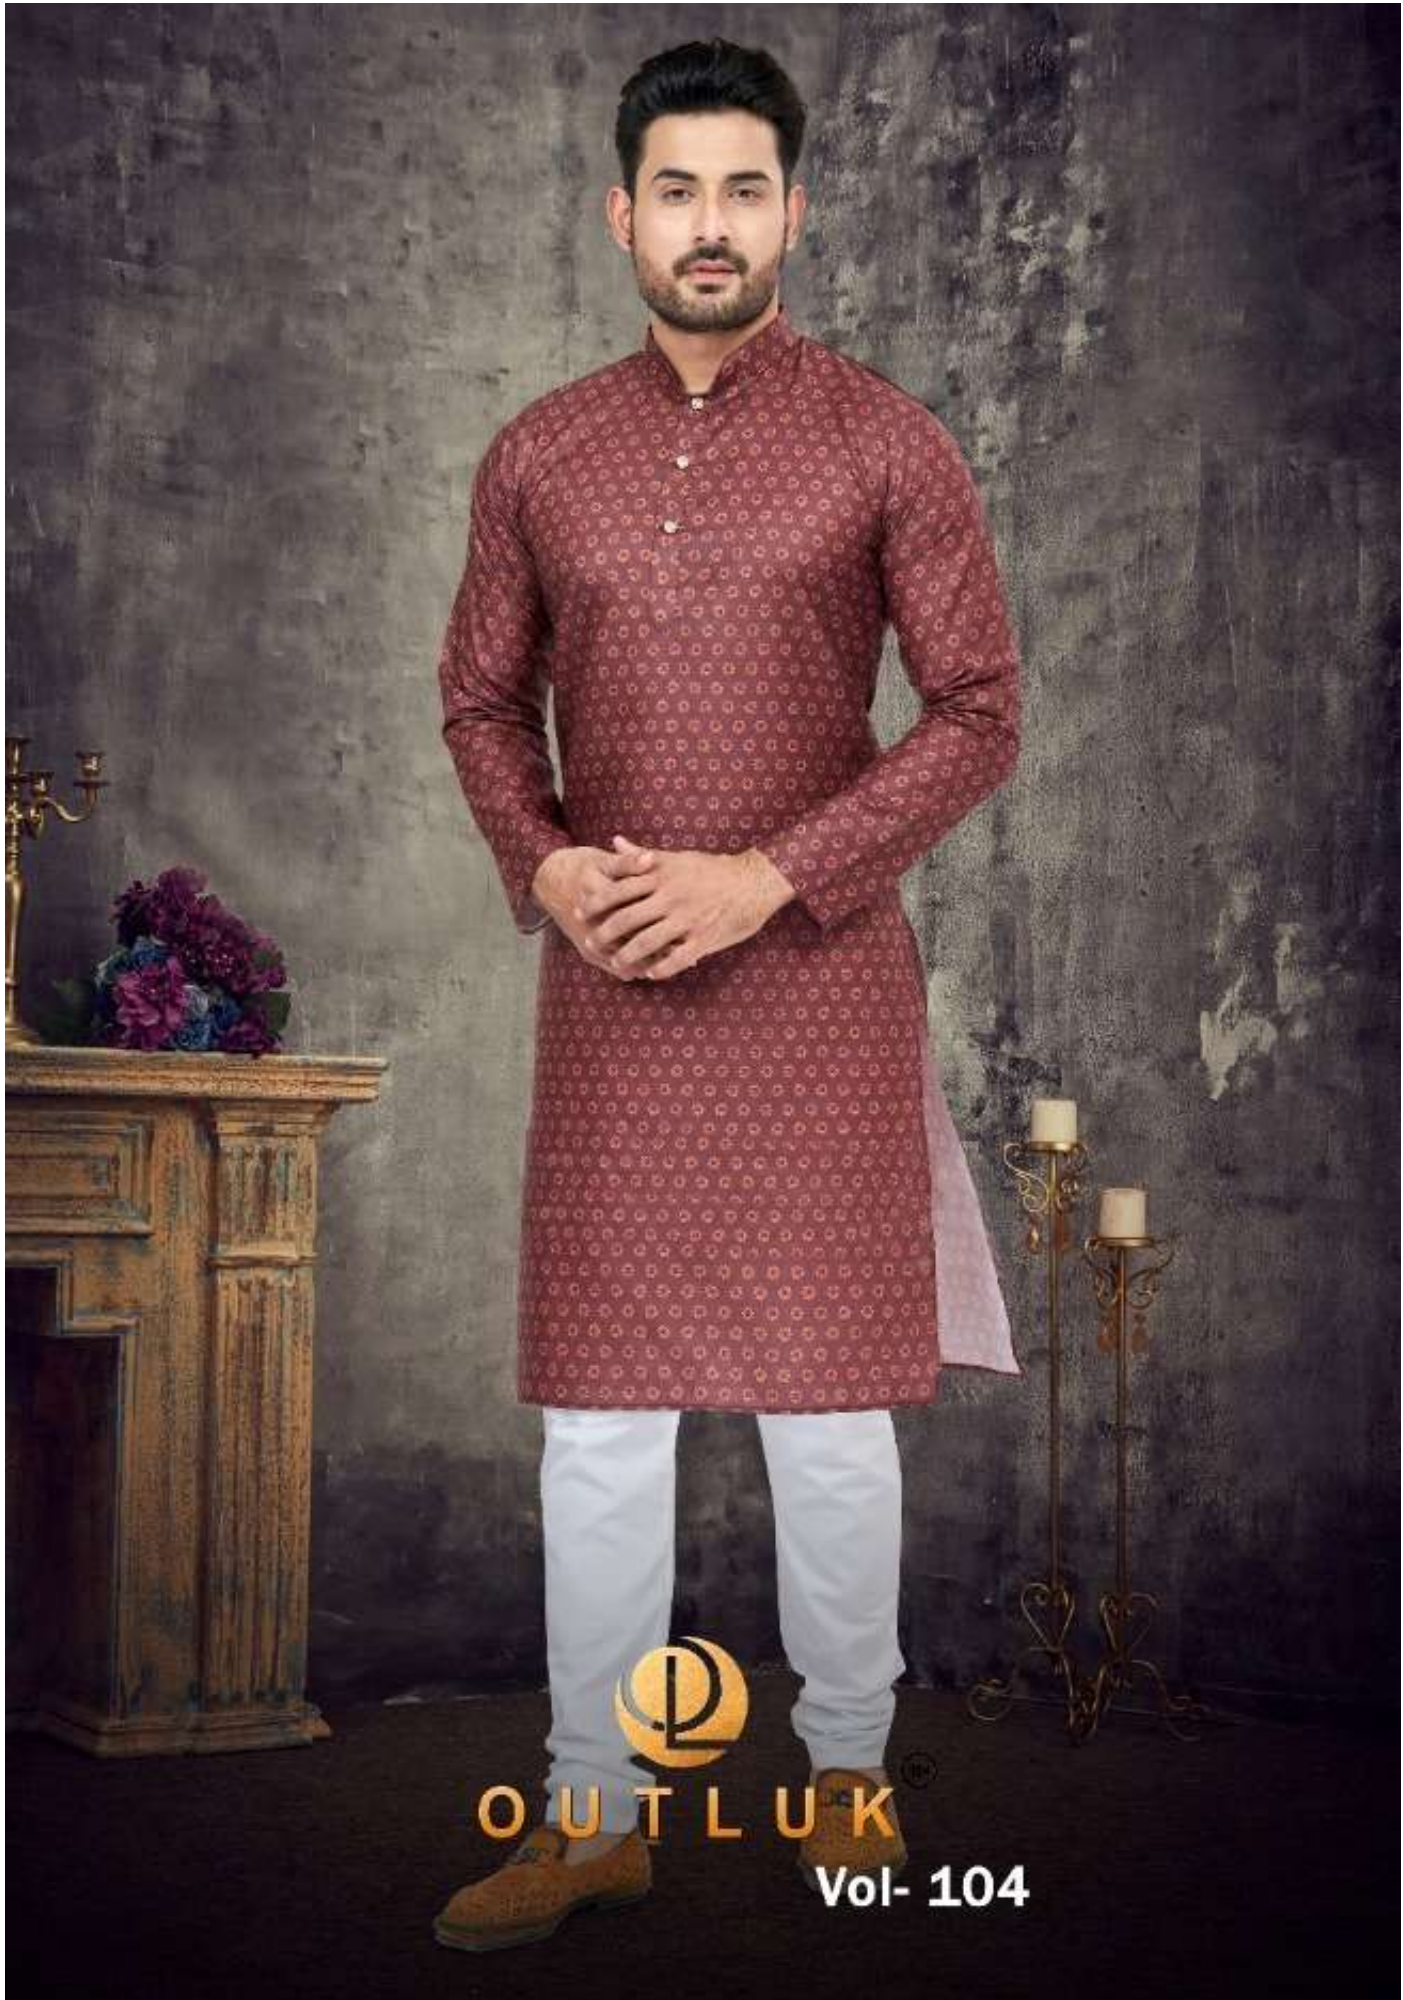

104003

D NO: 104001

D NO: 104007

D NO: 104006

D NO: 104005

D NO: 104002

OUTLUK

Vol- 104

104006

104009

OUTLUK

104009

OUTLUK

Vol: 104

D. NO.	FABRIC	PRICE
104001	Cotton With Digital Print	695/-
104002	Cotton With Digital Print	695/-
104003	Cotton With Digital Print	695/-
104004	Cotton With Digital Print	695/-
104005	Cotton With Digital Print	695/-
104006	Cotton With Digital Print	695/-
104007	Cotton With Digital Print	695/-
104008	Cotton With Digital Print	695/-
104009	Cotton With Digital Print	695/-