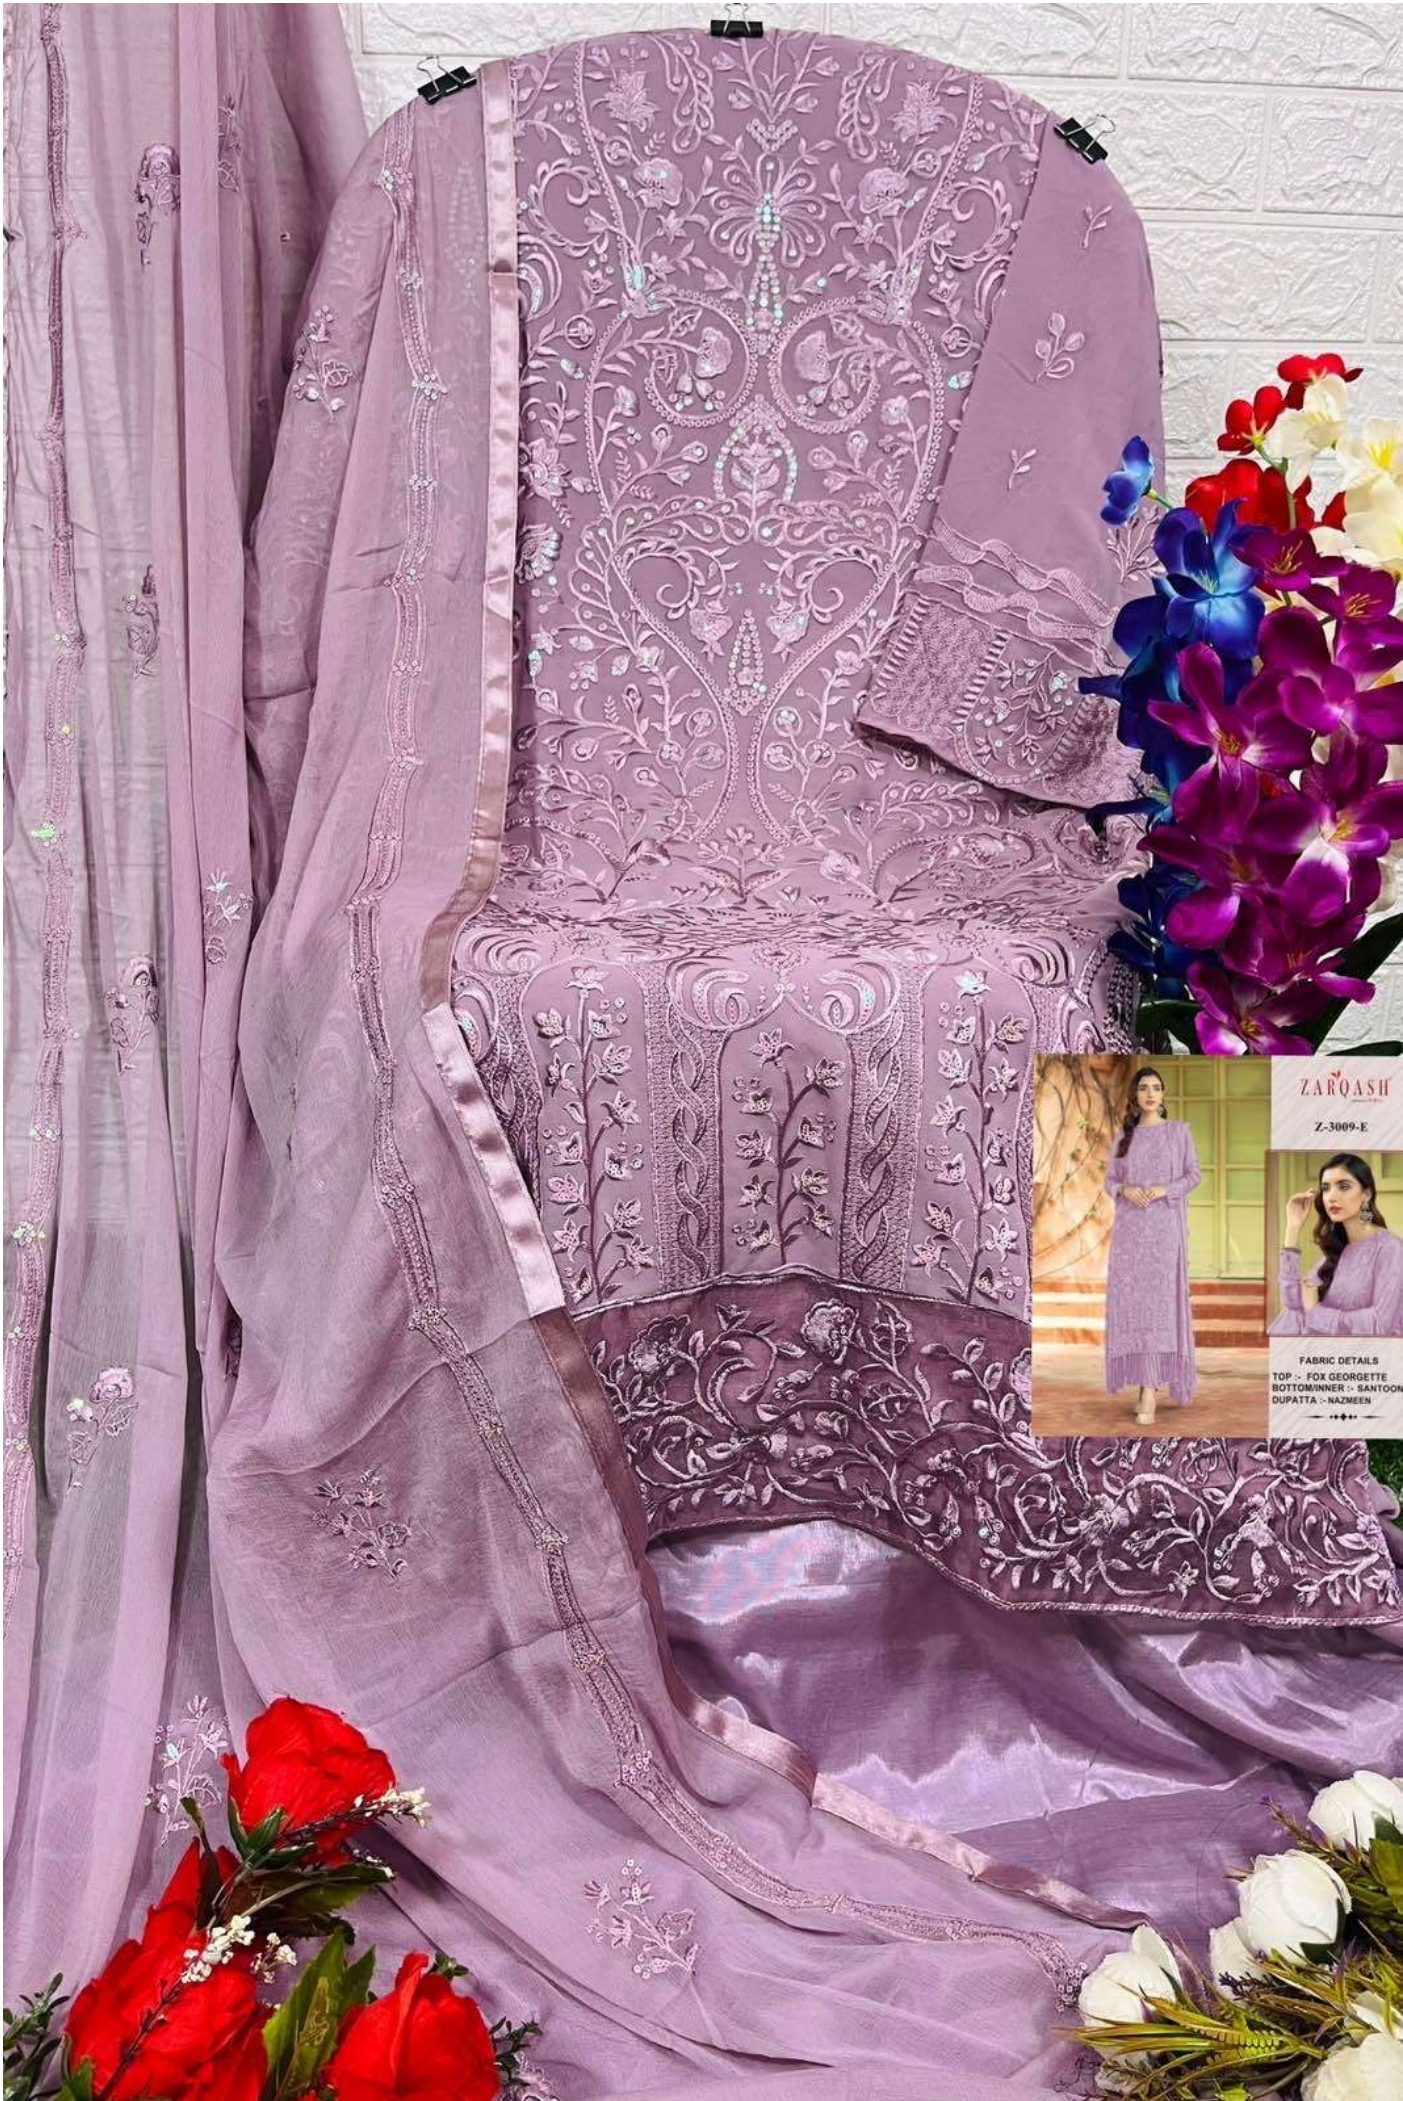

ZARQASH
A BRAND BY **KIA YARA**

Z-3009-E

FABRIC DETAILS

TOP :- FOX GEORGETTE
BOTTOM/INNER :- SANTOON
DUPATTA :- NAZMEEN

ZARQASH

Z-3009-F

FABRIC DETAILS
TOP - FOX GEORGETTE
BOTTOMINNER - SANTOON
DUPATTA - NAZMEEN

ZARQASH

Z-3009-11

FABRIC DETAILS
TOP - FOX GEORGETTE
BOTTOM/INNER - SANTOC
DUPATTA - NAZMEEN

ZARQASH
Z-3009-E

FABRIC DETAILS
TOP - FOX GEORGETTE
BOTTOM/INNER - SANTOON
DUPATTA - NAZMEEN

ZARQASH[®]
A BRAND BY **KIA VITA**

Z-3009-G

FABRIC DETAILS

TOP :- FOX GEORGETTE
BOTTOM/INNER :- SANTOON
DUPATTA :- NAZMEEN

ZARQASH[®]
A BRAND BY **KAY VISA**

Z-3009-F

FABRIC DETAILS

TOP :- FOX GEORGETTE
BOTTOM/INNER :- SANTOON
DUPATTA :- NAZMEEN

ZARQASH
A BRAND BY **KAYVITA**

Z-3009-H

FABRIC DETAILS

TOP :- FOX GEORGETTE
BOTTOM/INNER :- SANTOON
DUPATTA :- NAZMEEN