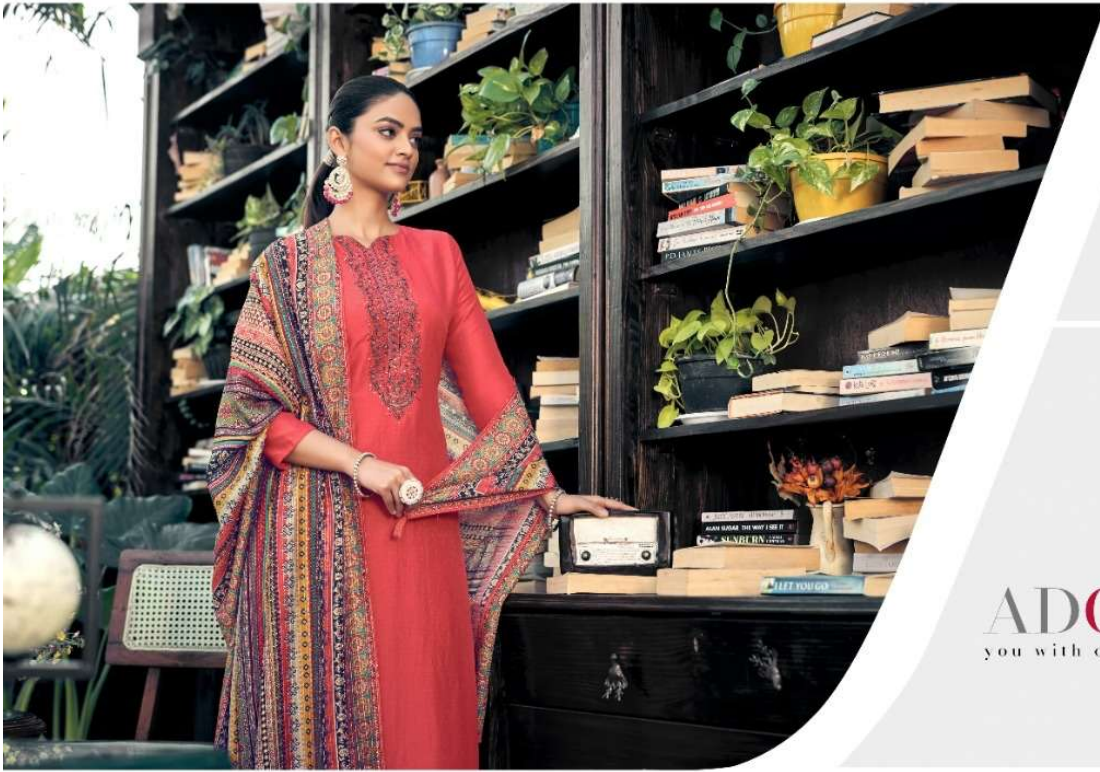

ADORNING
you with our timeless creations.