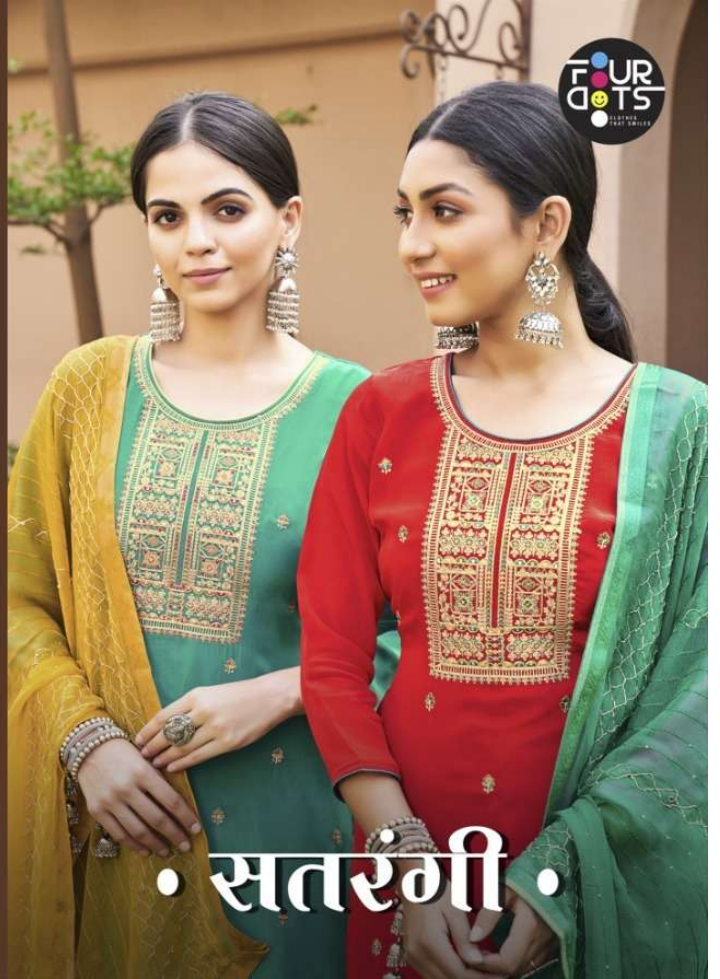

• सतरंगी •

10151

10152

10153

10154

- **TOP** - NATURAL CREP WITH WORK
- **BOTTOM** - PUREVISCOS REYON
- **DUPATTA** - PURE WITH CROSSHEAD WORK
- **DESIGNS** - 04

**CATALOGUE :- सतरंगी**

**RATE :- 1149/-**

• सतरंगी •

	FABRICS DETAILS [MATERIAL ONLY]
[TOP]	NATURAL CREP WITH WORK
[BOTTOM]	PUREVISCOS REYON
[DUPATTA]	PURE WITH CROSSHEAD WORK

• सतरंगी •

10152