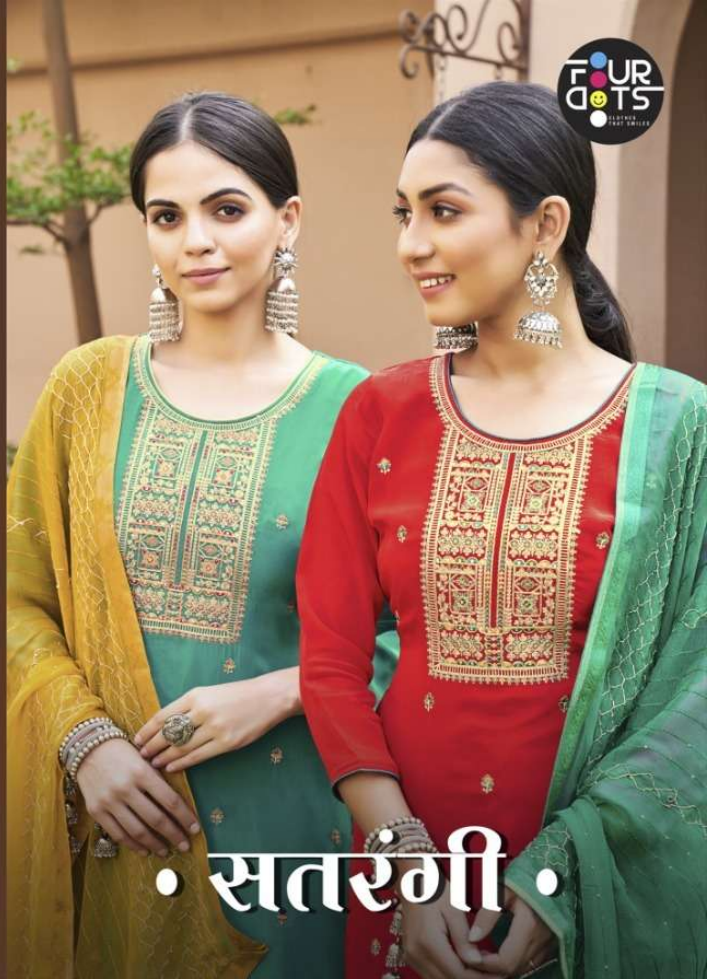

• सतरंगी •

10151

10152

10153

10154

- **TOP** - NATURAL CREP WITH WORK
- **BOTTOM** - PUREVISCOS REYON
- **DUPATTA** - PURE WITH CROSSHEAD WORK
- **DESIGNS** - 04

**CATALOGUE :- सतरंगी**

**RATE :- 1149/-**

• सतरंगी •

	FABRICS DETAILS [MATERIAL ONLY]
[TOP]	NATURAL CREP WITH WORK
[BOTTOM]	PUREVISCOS REYON
[DUPATTA]	PURE WITH CROSSHEAD WORK

• सतरंगी •

10152