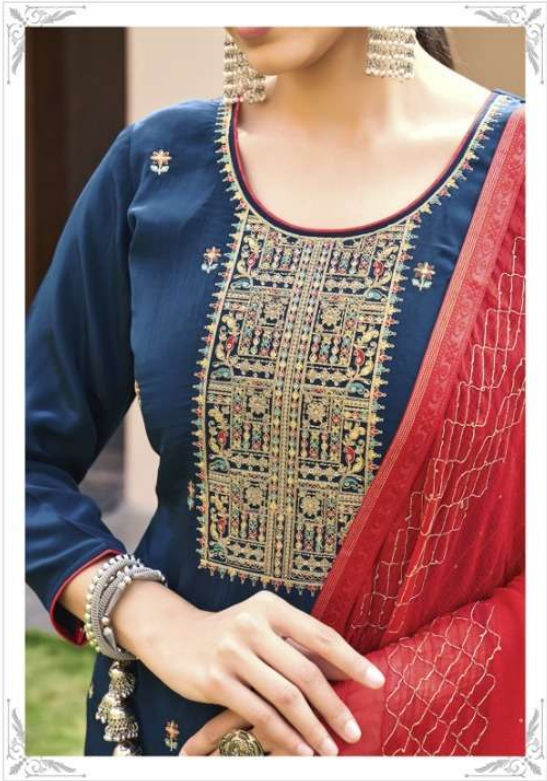

• सतरंगी •

10151

10152

10153

10154

- **TOP** - NATURAL CREP WITH WORK
- **BOTTOM** - PUREVISCOS REYON
- **DUPATTA** - PURE WITH CROSSHEAD WORK
- **DESIGNS** - 04

**CATALOGUE :- सतरंगी**

**RATE :- 1149/-**

• सतरंगी •

	FABRICS DETAILS [MATERIAL ONLY]
[TOP]	NATURAL CREP WITH WORK
[BOTTOM]	PUREVISCOS REYON
[DUPATTA]	PURE WITH CROSSHEAD WORK

• सतरंगी •

10152