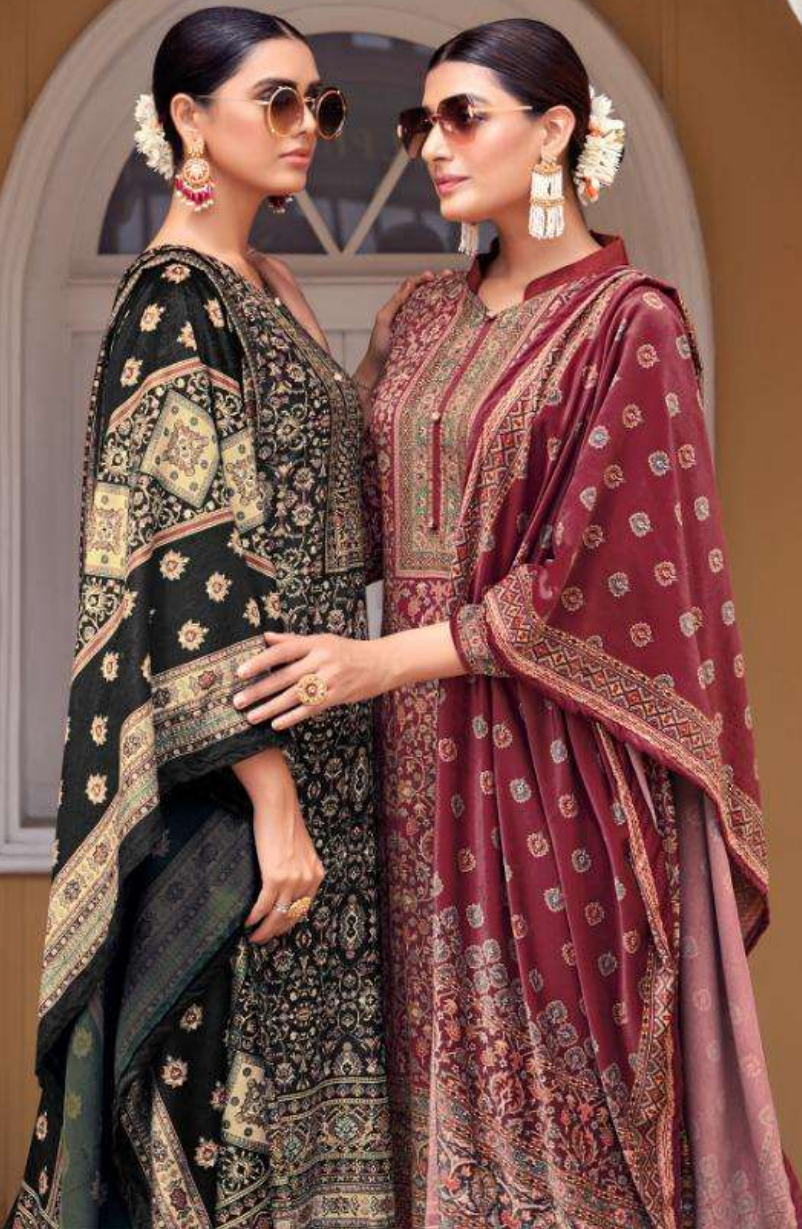

Bela FASHION

Bela FASHION

3348

3349

3352

3353

3350

3351

Bela FASHION
ultimate in fashion
AARZOO

AARZOO

Design Number	Catalouge Name	FABRIC DETAIL	PRICE
3348	AARZOO	Top - Velvet Digital Print with Orignal Swarovski Work Bottom - Pure Pashmina Dupatta - Velvet Digital Print	1620/-
3349	AARZOO	Top - Velvet Digital Print with Orignal Swarovski Work Bottom - Pure Pashmina Dupatta - Velvet Digital Print	1620/-
3350	AARZOO	Top - Velvet Digital Print with Orignal Swarovski Work Bottom - Pure Pashmina Dupatta - Velvet Digital Print	1620/-
3351	AARZOO	Top - Velvet Digital Print with Orignal Swarovski Work Bottom - Pure Pashmina Dupatta - Velvet Digital Print	1620/-
3352	AARZOO	Top - Velvet Digital Print with Orignal Swarovski Work Bottom - Pure Pashmina Dupatta - Velvet Digital Print	1620/-
3353	AARZOO	Top - Velvet Digital Print with Orignal Swarovski Work Bottom - Pure Pashmina Dupatta - Velvet Digital Print	1620/-