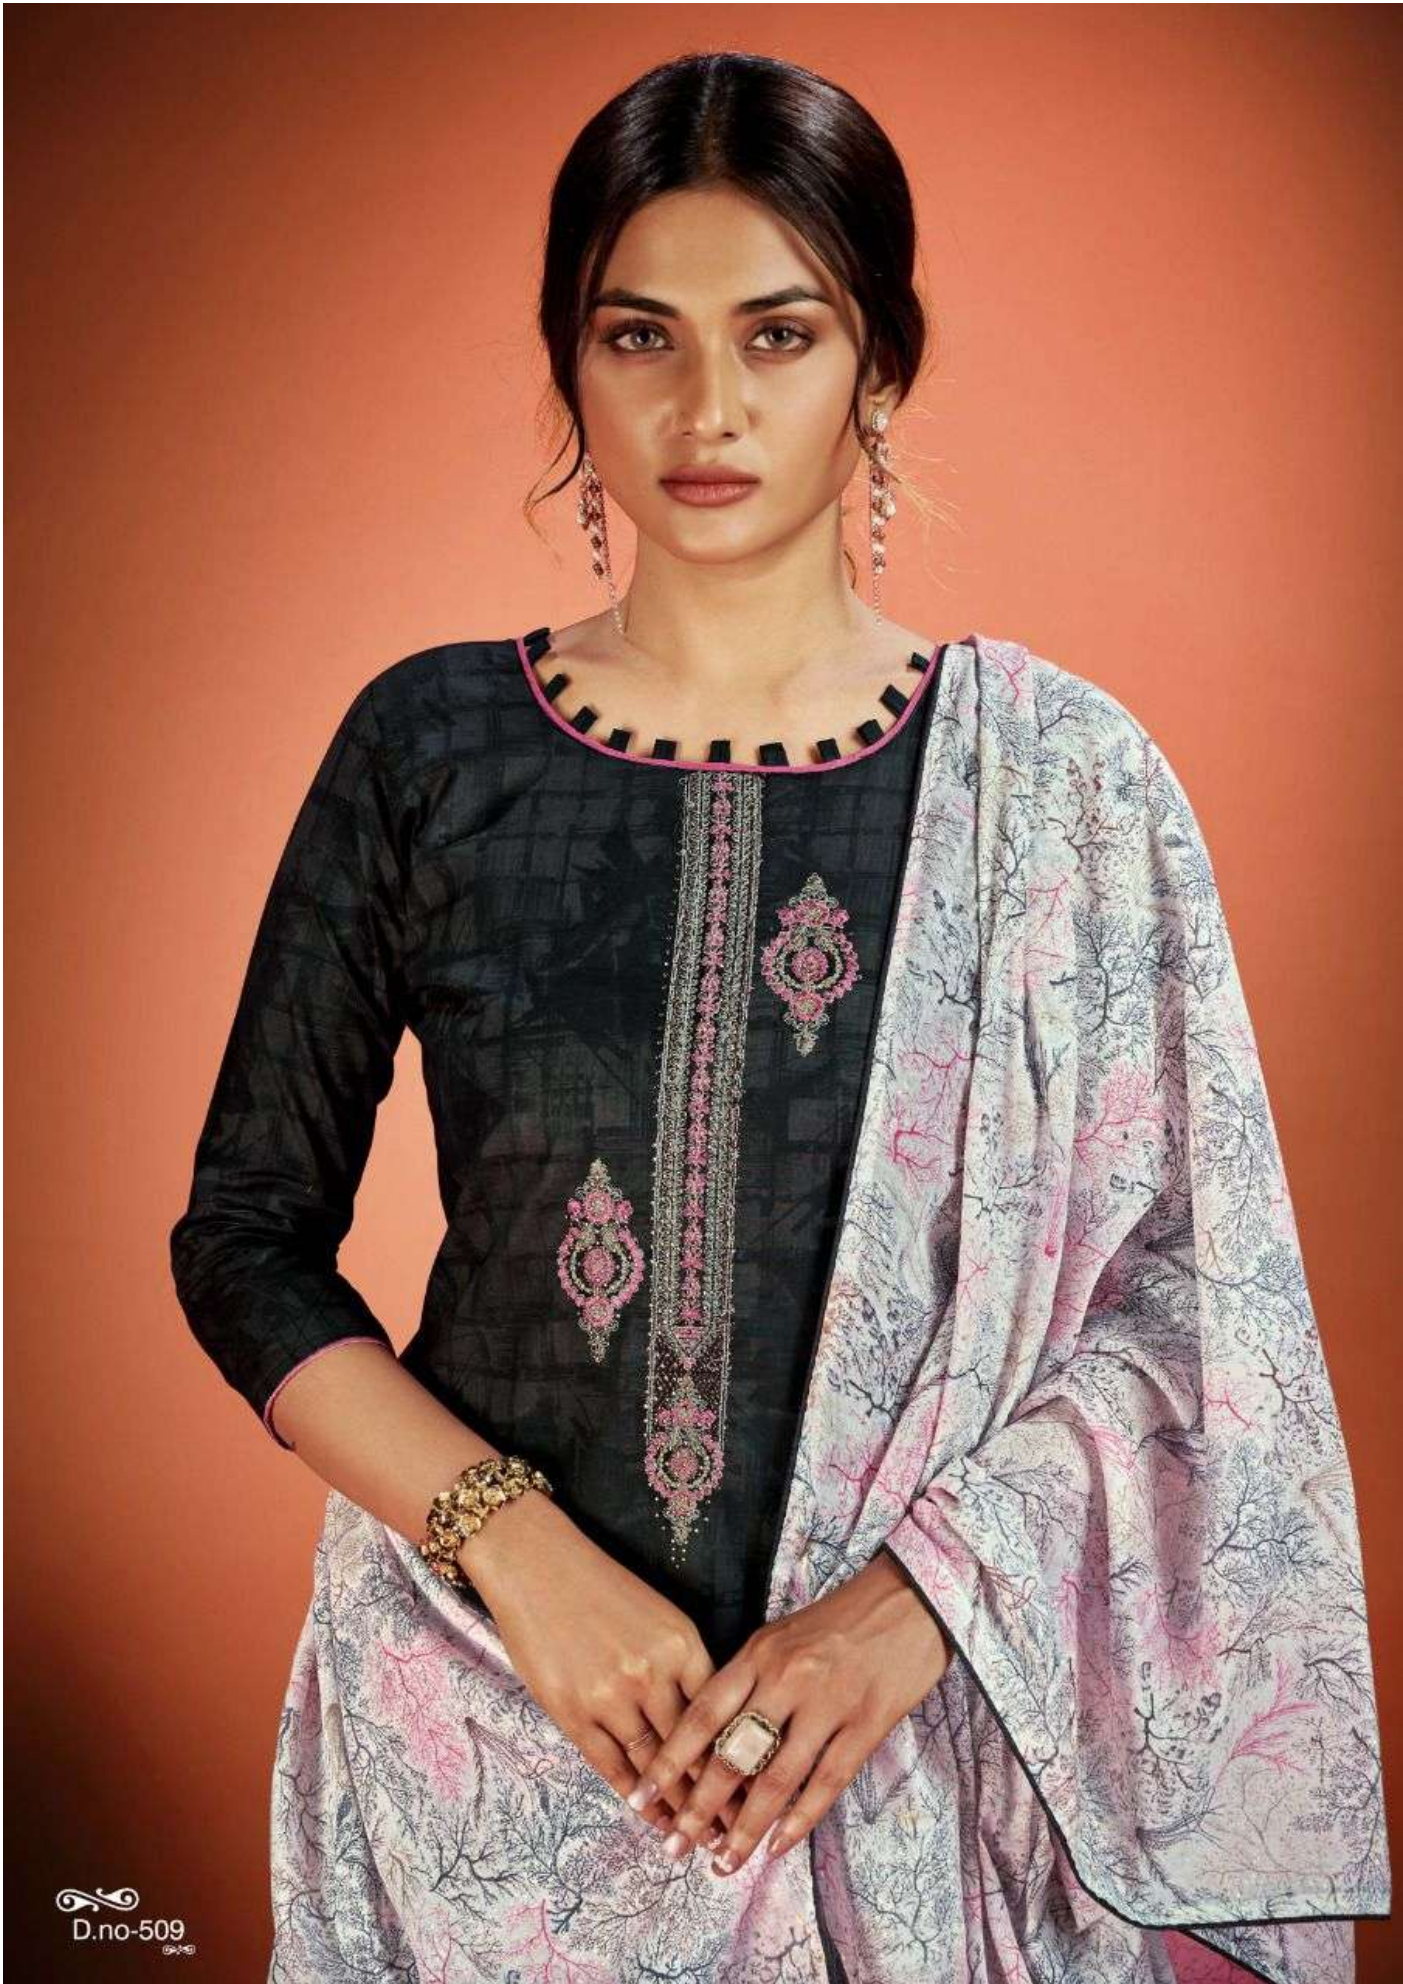

New fashion look

This season assortment brings your wardrobe too close to great looking colours and fantastic patterns.

VASTU
dressline

D.no-508

D.no-509

New fashion look

This season assortment brings your wardrobe too close to great looking colours and fantastic patterns.

VASTU
freeline

D.no-501
24-10

New fashion look

This season assortment brings your wardrobe too close to great looking colours and fantastic patterns.

VASTU
breakline

New fashion look

This season assortment brings your wardrobe too close to great looking colours and latest patterns.